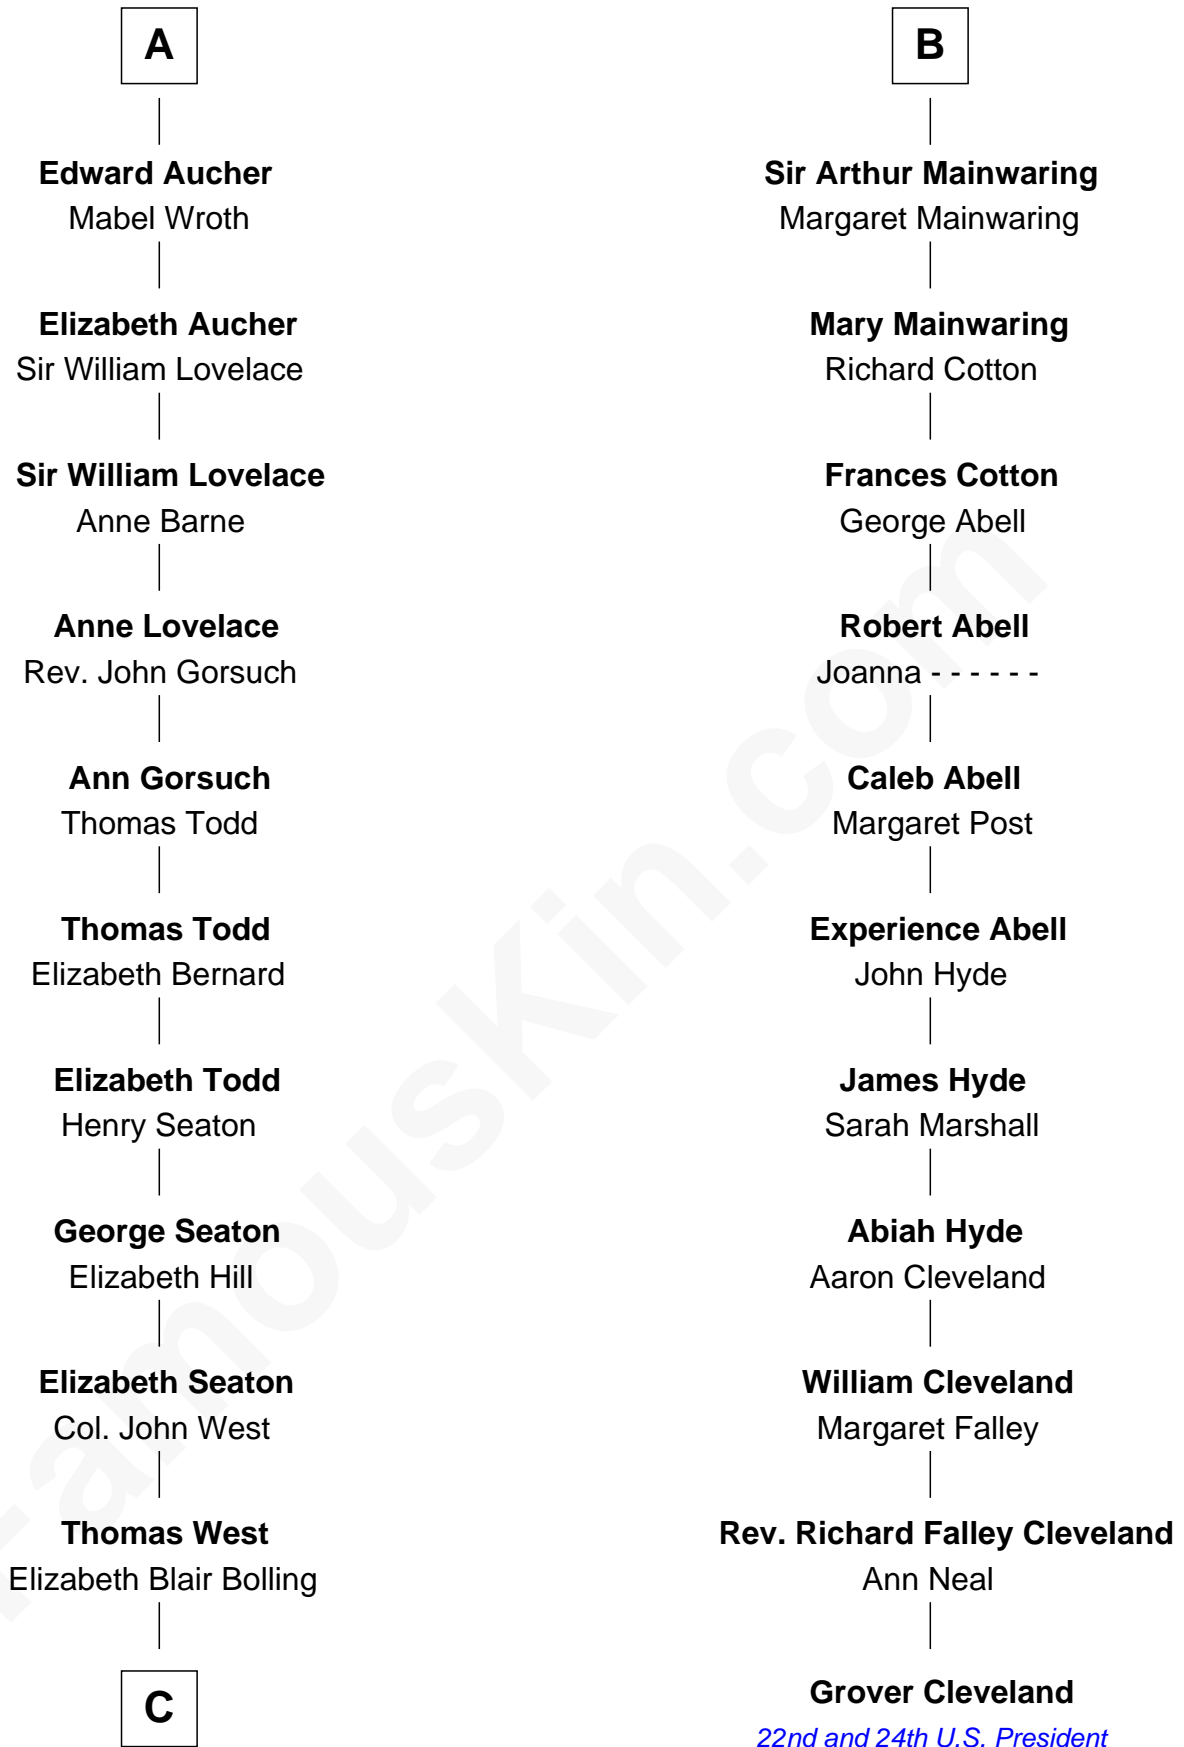

FamousKin.com
Relationship Chart of
Admiral Richard Byrd
Polar Explorer

17th cousin 4 times removed of
Grover Cleveland
22nd and 24th U.S. President

C

Eliza Bolling West
Dr. Joel Walker Flood

Col. Henry De La Warr Flood
Mary Elizabeth Trent

Joel Walker Flood
Ella Faulkner

Eleanor Bolling Flood
Richard Evelyn Byrd

Admiral Richard Byrd
Polar Explorer

FamousKin.com