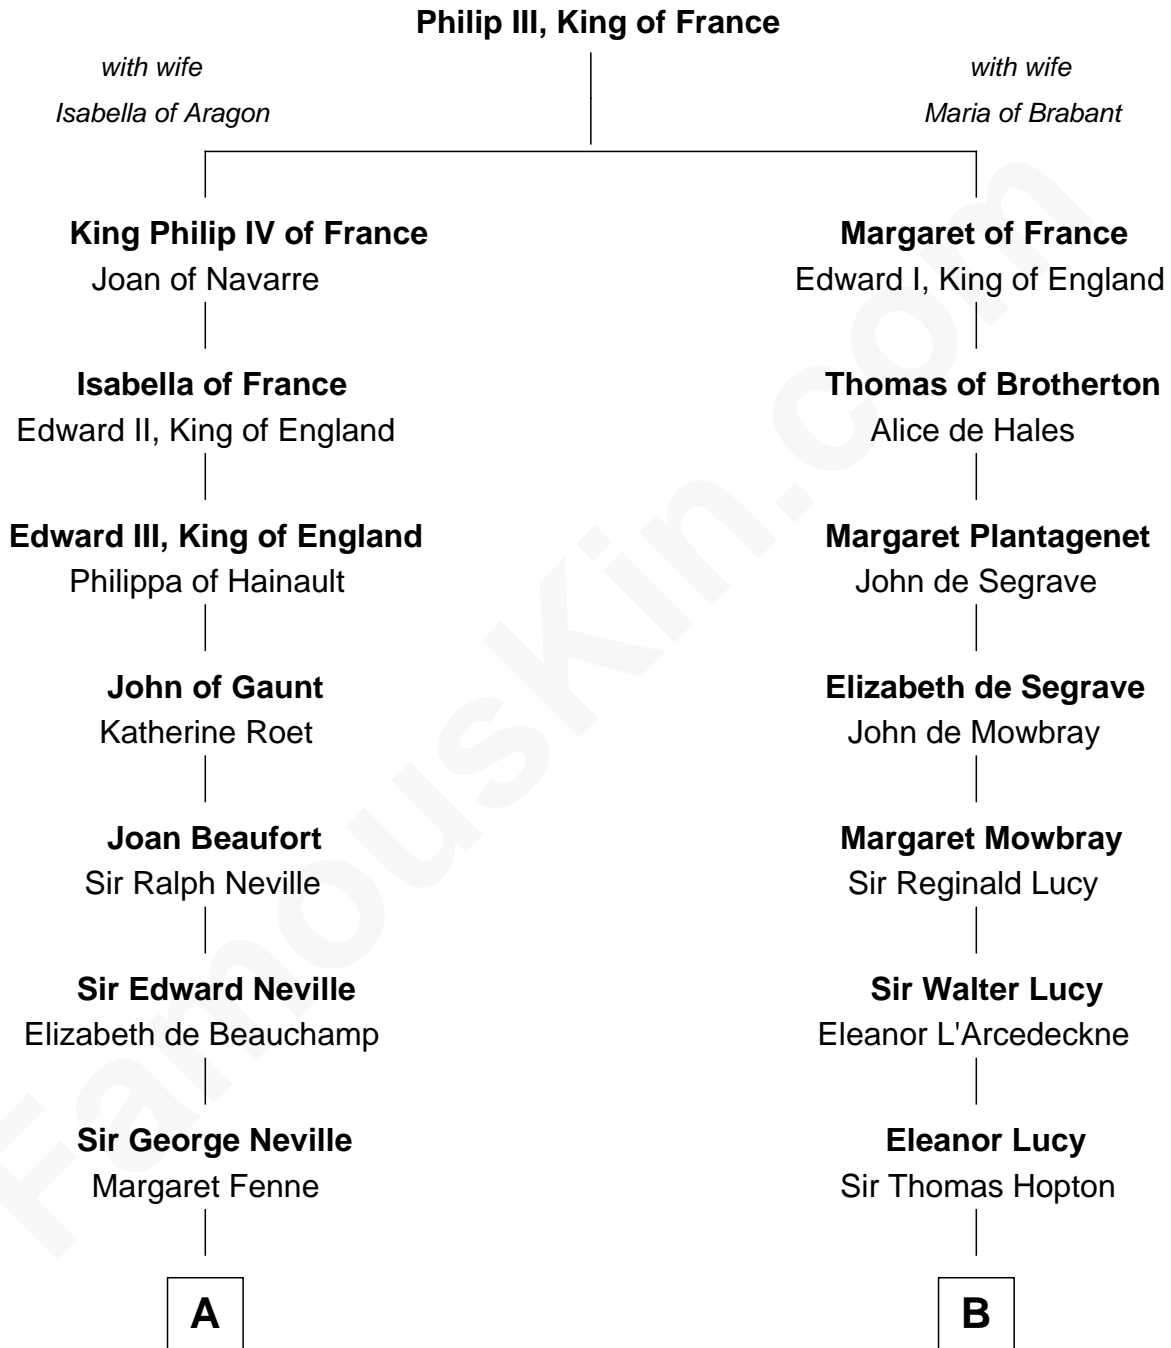

**FamousKin.com**  
**Relationship Chart of**  
**Admiral Richard Byrd**  
*Polar Explorer*

20th cousin 1 time removed of  
**Grover Cleveland**  
*22nd and 24th U.S. President*

**C**

**Richard Evelyn Byrd**

Anne Harrison

**Col. William Byrd**  
Jane Meriwether Rivers

**Richard Evelyn Byrd**  
Eleanor Bolling Flood

**Admiral Richard Byrd**  
*Polar Explorer*

**D**

**James Hyde**  
Sarah Marshall

**Abiah Hyde**  
Aaron Cleveland