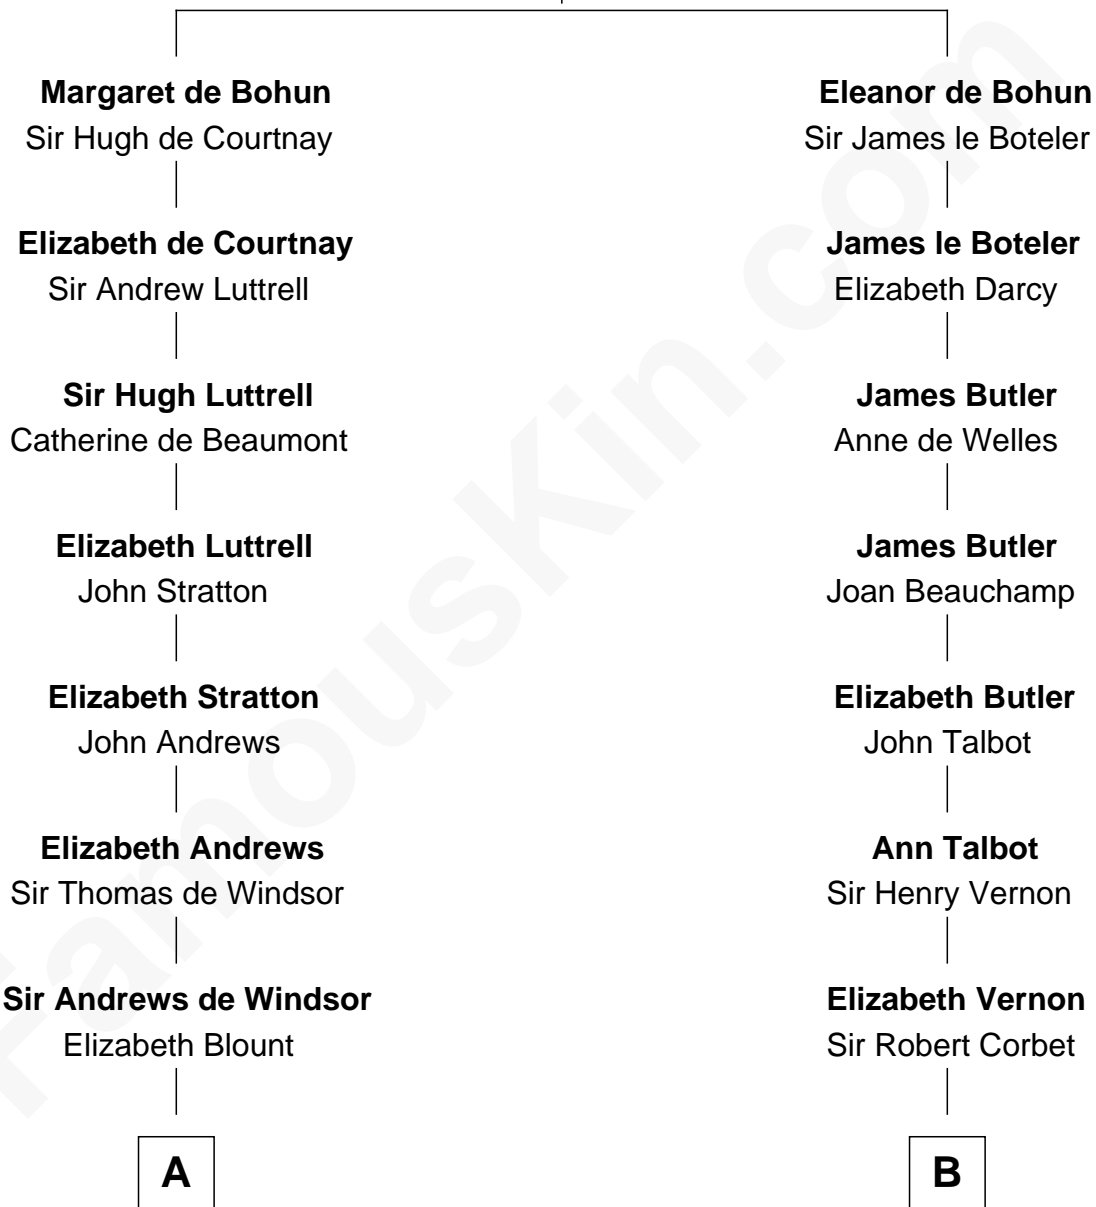

FamousKin.com

Relationship Chart of

Admiral Richard Byrd

Polar Explorer

18th cousin of

Grover Cleveland

22nd and 24th U.S. President

Humphrey de Bohun
Elizabeth Plantagenet

C

Richard Evelyn Byrd
Eleanor Bolling Flood

Admiral Richard Byrd
Polar Explorer

D

Rev. Richard Falley Cleveland
Ann Neal

Grover Cleveland
22nd and 24th U.S. President

FamousKin.com