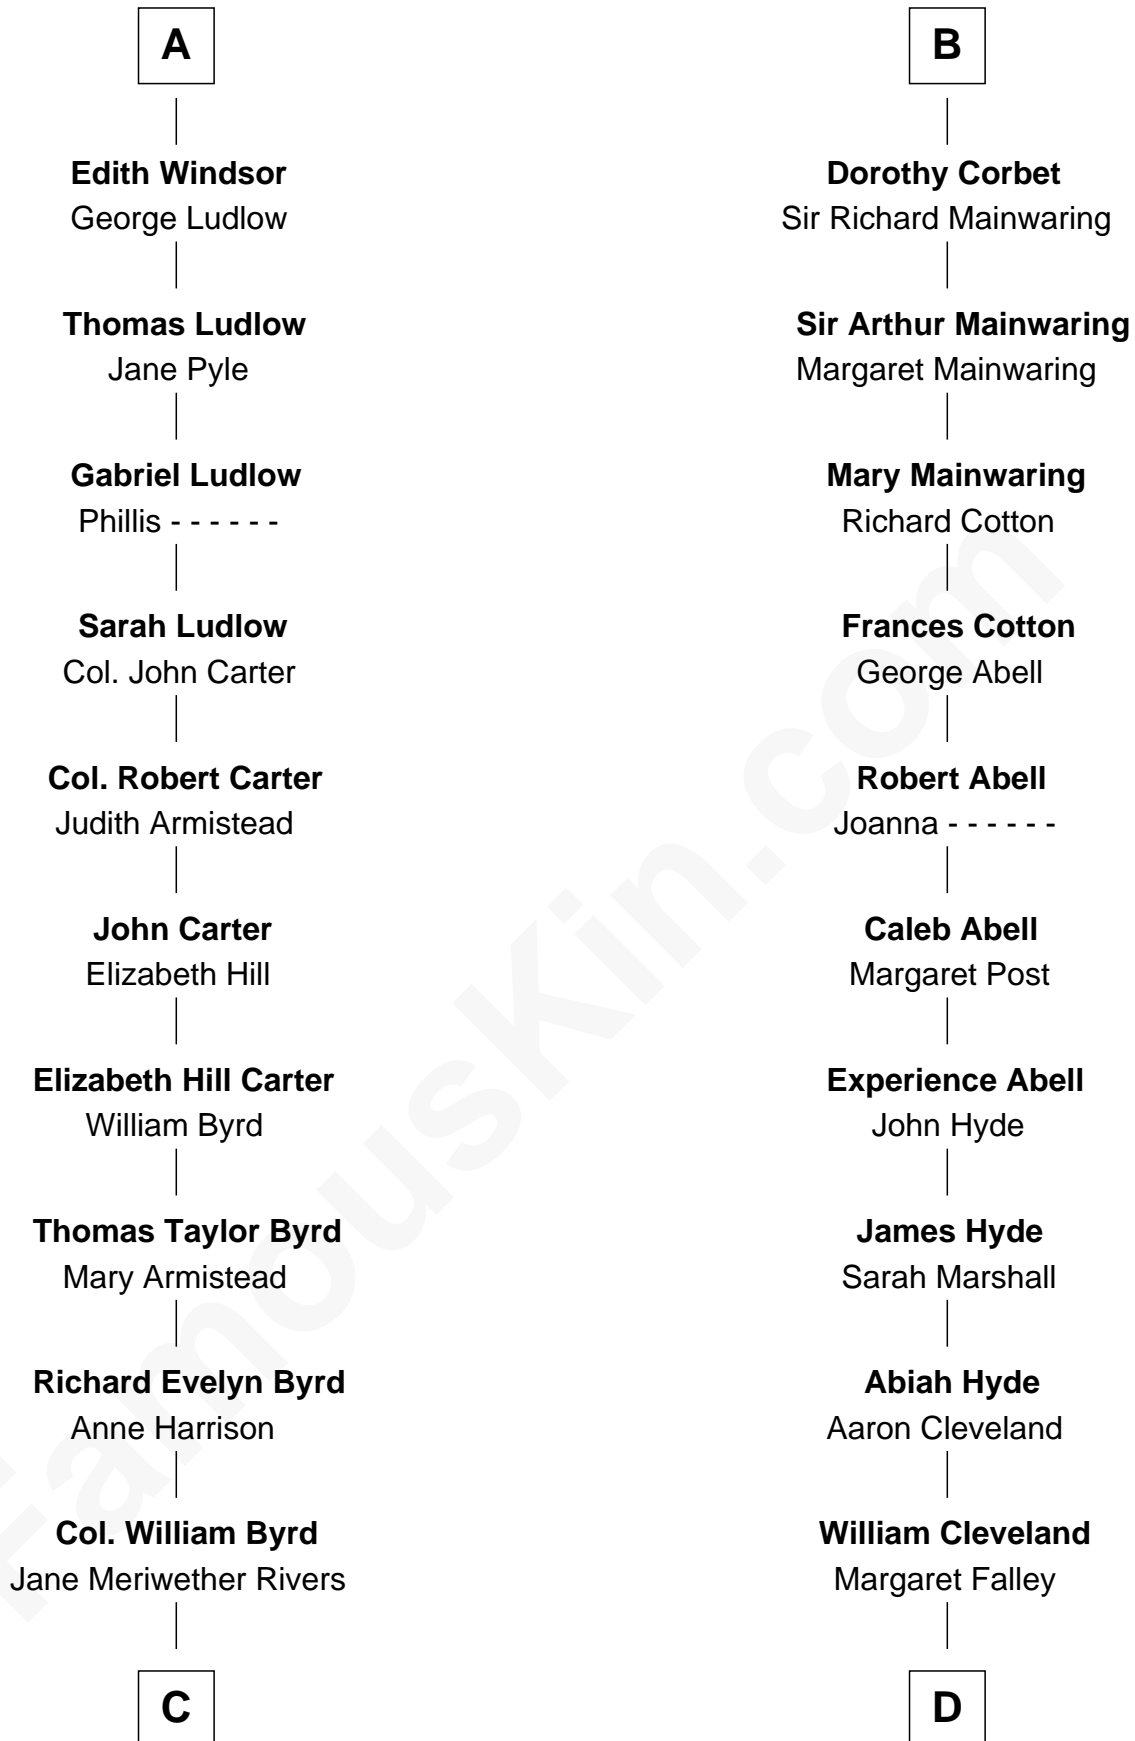

FamousKin.com

Relationship Chart of

Admiral Richard Byrd

Polar Explorer

18th cousin of

Grover Cleveland

22nd and 24th U.S. President

Humphrey de Bohun
Elizabeth Plantagenet

C

Richard Evelyn Byrd
Eleanor Bolling Flood

Admiral Richard Byrd
Polar Explorer

D

Rev. Richard Falley Cleveland
Ann Neal

Grover Cleveland
22nd and 24th U.S. President

FamousKin.com