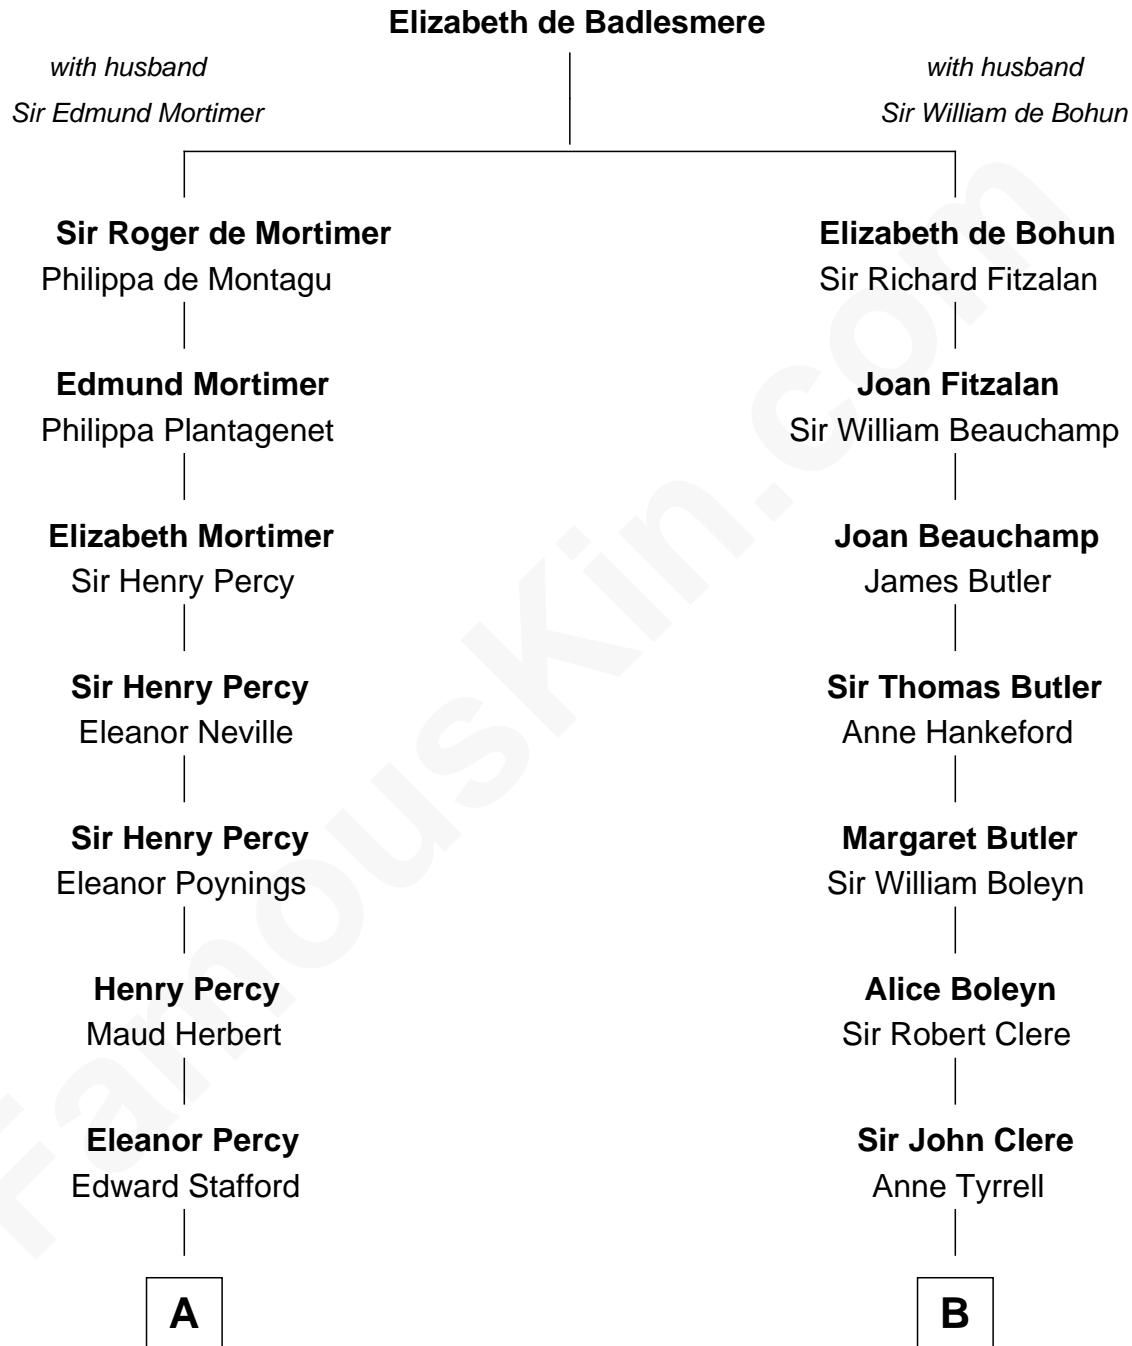

## Relationship Chart of

### Admiral Richard Byrd

*Polar Explorer*

20th cousin of

### Mamie (Doud) Eisenhower

*First Lady of President Dwight Eisenhower*

**C**

**Richard Evelyn Byrd**

Anne Harrison

**Col. William Byrd**  
Jane Meriwether Rivers

**Richard Evelyn Byrd**  
Eleanor Bolling Flood

**Admiral Richard Byrd**

*Polar Explorer*

**D**

**Maria Riggs**

Eli Doud

**Royal Houghton Doud**  
Mary Cornelia Sheldon

**John Sheldon Doud**  
Elivera Mathilda Carlson

**Mamie (Doud) Eisenhower**