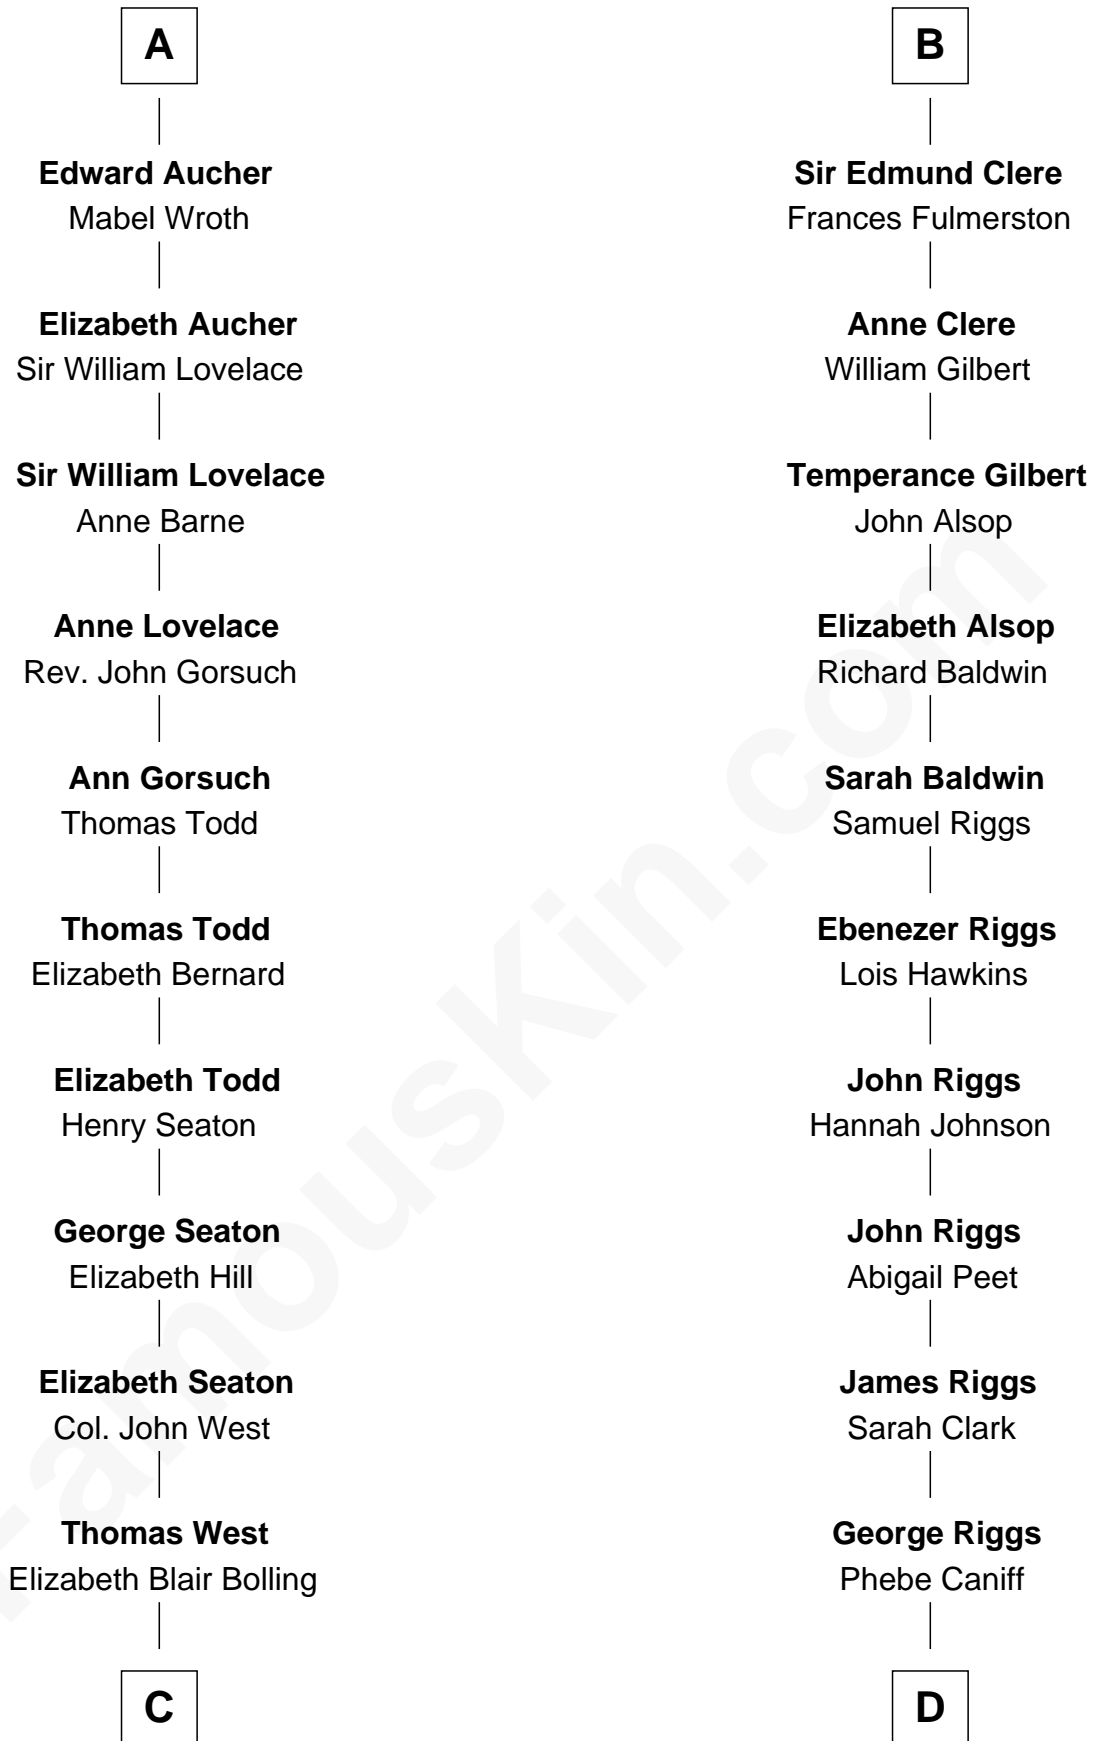

FamousKin.com
Relationship Chart of
Admiral Richard Byrd
Polar Explorer

20th cousin 1 time removed of
Mamie (Doud) Eisenhower
First Lady of President Dwight Eisenhower

C

Eliza Bolling West
Dr. Joel Walker Flood

Col. Henry De La Warr Flood
Mary Elizabeth Trent

Joel Walker Flood
Ella Faulkner

Eleanor Bolling Flood
Richard Evelyn Byrd

Admiral Richard Byrd
Polar Explorer

D

Maria Riggs
Eli Doud

Royal Houghton Doud
Mary Cornelia Sheldon

John Sheldon Doud
Elivera Mathilda Carlson

Mamie (Doud) Eisenhower
First Lady of Dwight Eisenhower

FamousKin.com