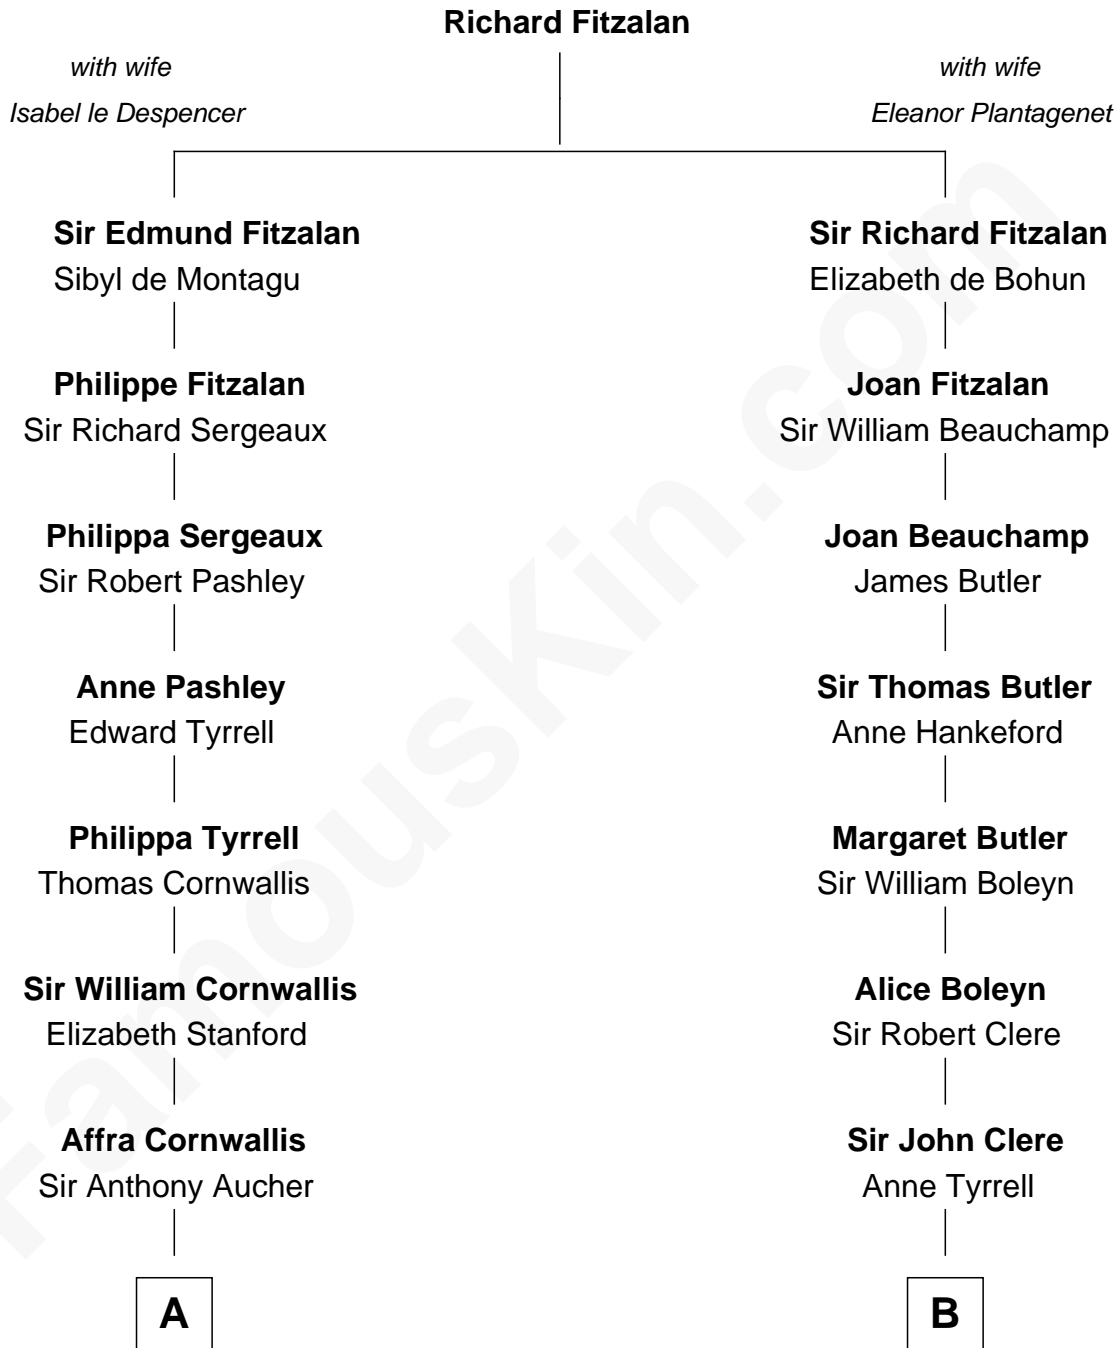

FamousKin.com
Relationship Chart of
Admiral Richard Byrd
Polar Explorer

20th cousin 1 time removed of
Mamie (Doud) Eisenhower
First Lady of President Dwight Eisenhower

C

Eliza Bolling West
Dr. Joel Walker Flood

Col. Henry De La Warr Flood
Mary Elizabeth Trent

Joel Walker Flood
Ella Faulkner

Eleanor Bolling Flood
Richard Evelyn Byrd

Admiral Richard Byrd
Polar Explorer

D

Maria Riggs
Eli Doud

Royal Houghton Doud
Mary Cornelia Sheldon