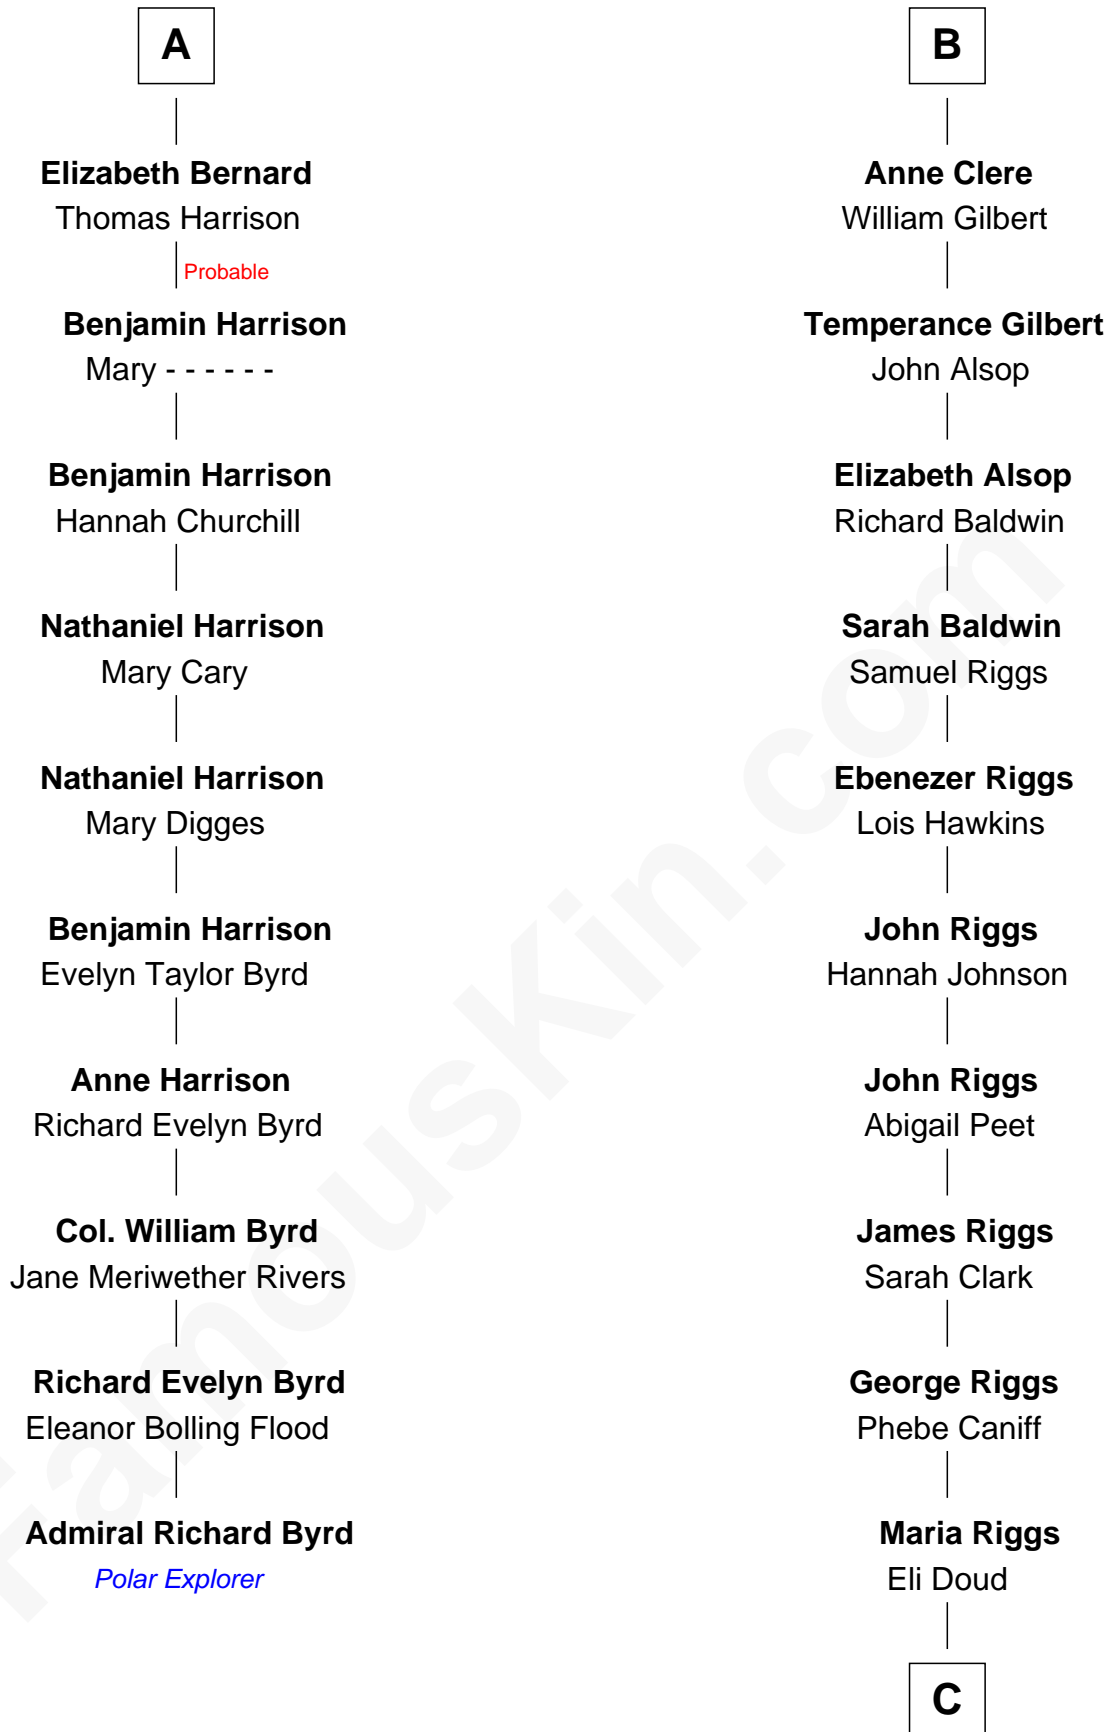

FamousKin.com
Relationship Chart of
Admiral Richard Byrd
Polar Explorer

16th cousin 3 times removed of
Mamie (Doud) Eisenhower
First Lady of President Dwight Eisenhower

C

Royal Houghton Doud

Mary Cornelia Sheldon

John Sheldon Doud

Elivera Mathilda Carlson

Mamie (Doud) Eisenhower

First Lady of Dwight Eisenhower

FamousKin.com