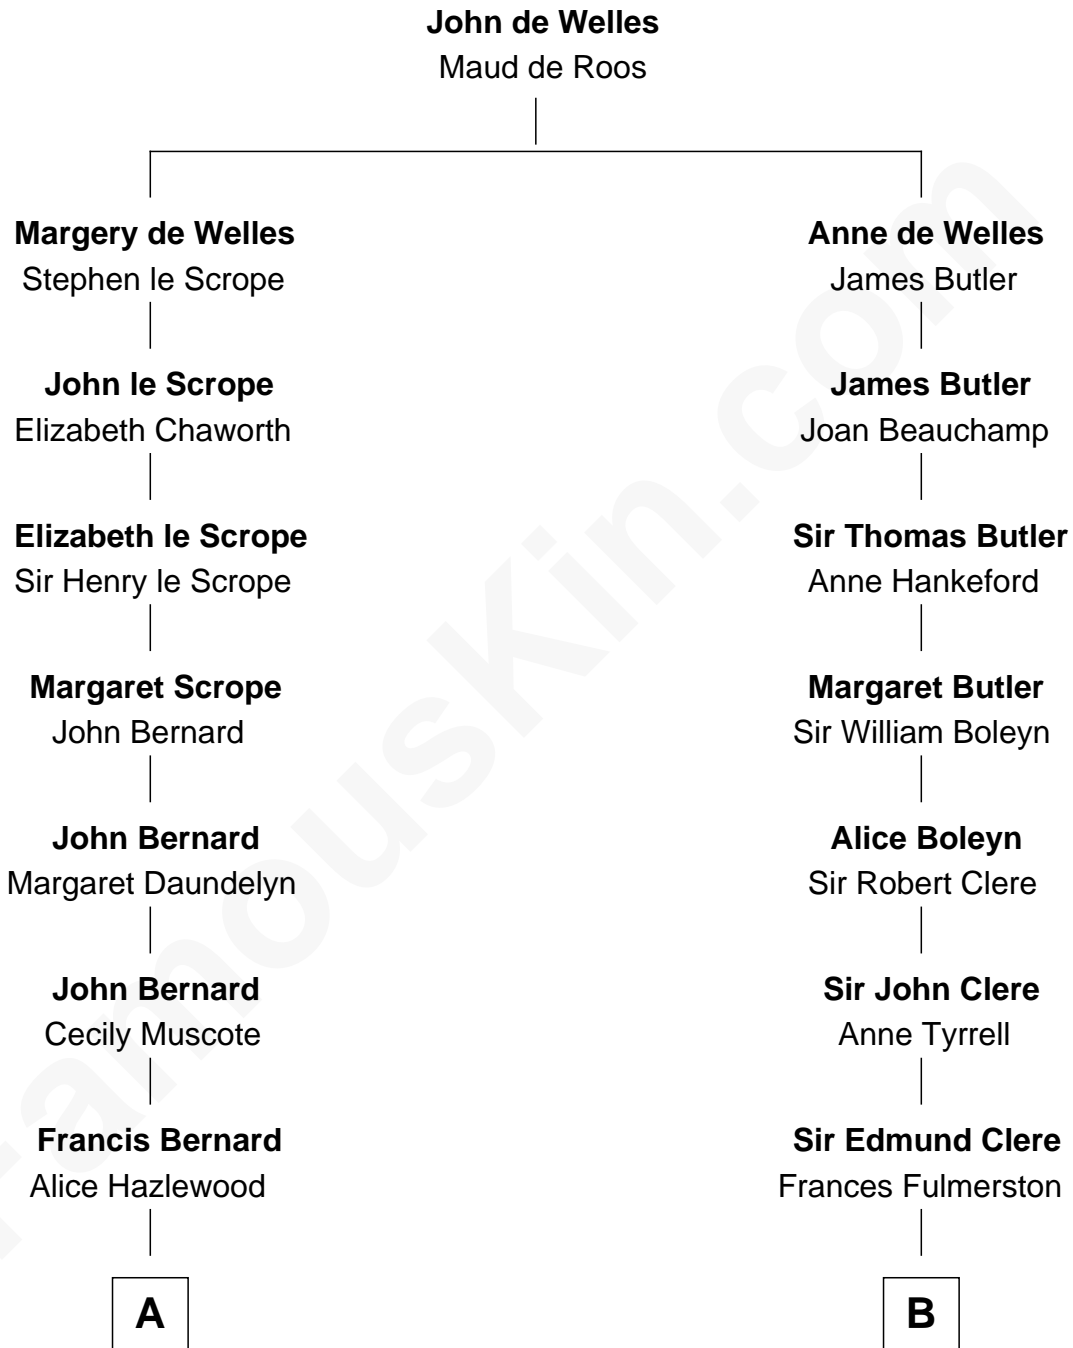

FamousKin.com
Relationship Chart of
Admiral Richard Byrd
Polar Explorer

16th cousin 3 times removed of
Mamie (Doud) Eisenhower
First Lady of President Dwight Eisenhower

C

Royal Houghton Doud

Mary Cornelia Sheldon

John Sheldon Doud

Elivera Mathilda Carlson

Mamie (Doud) Eisenhower

First Lady of Dwight Eisenhower

FamousKin.com