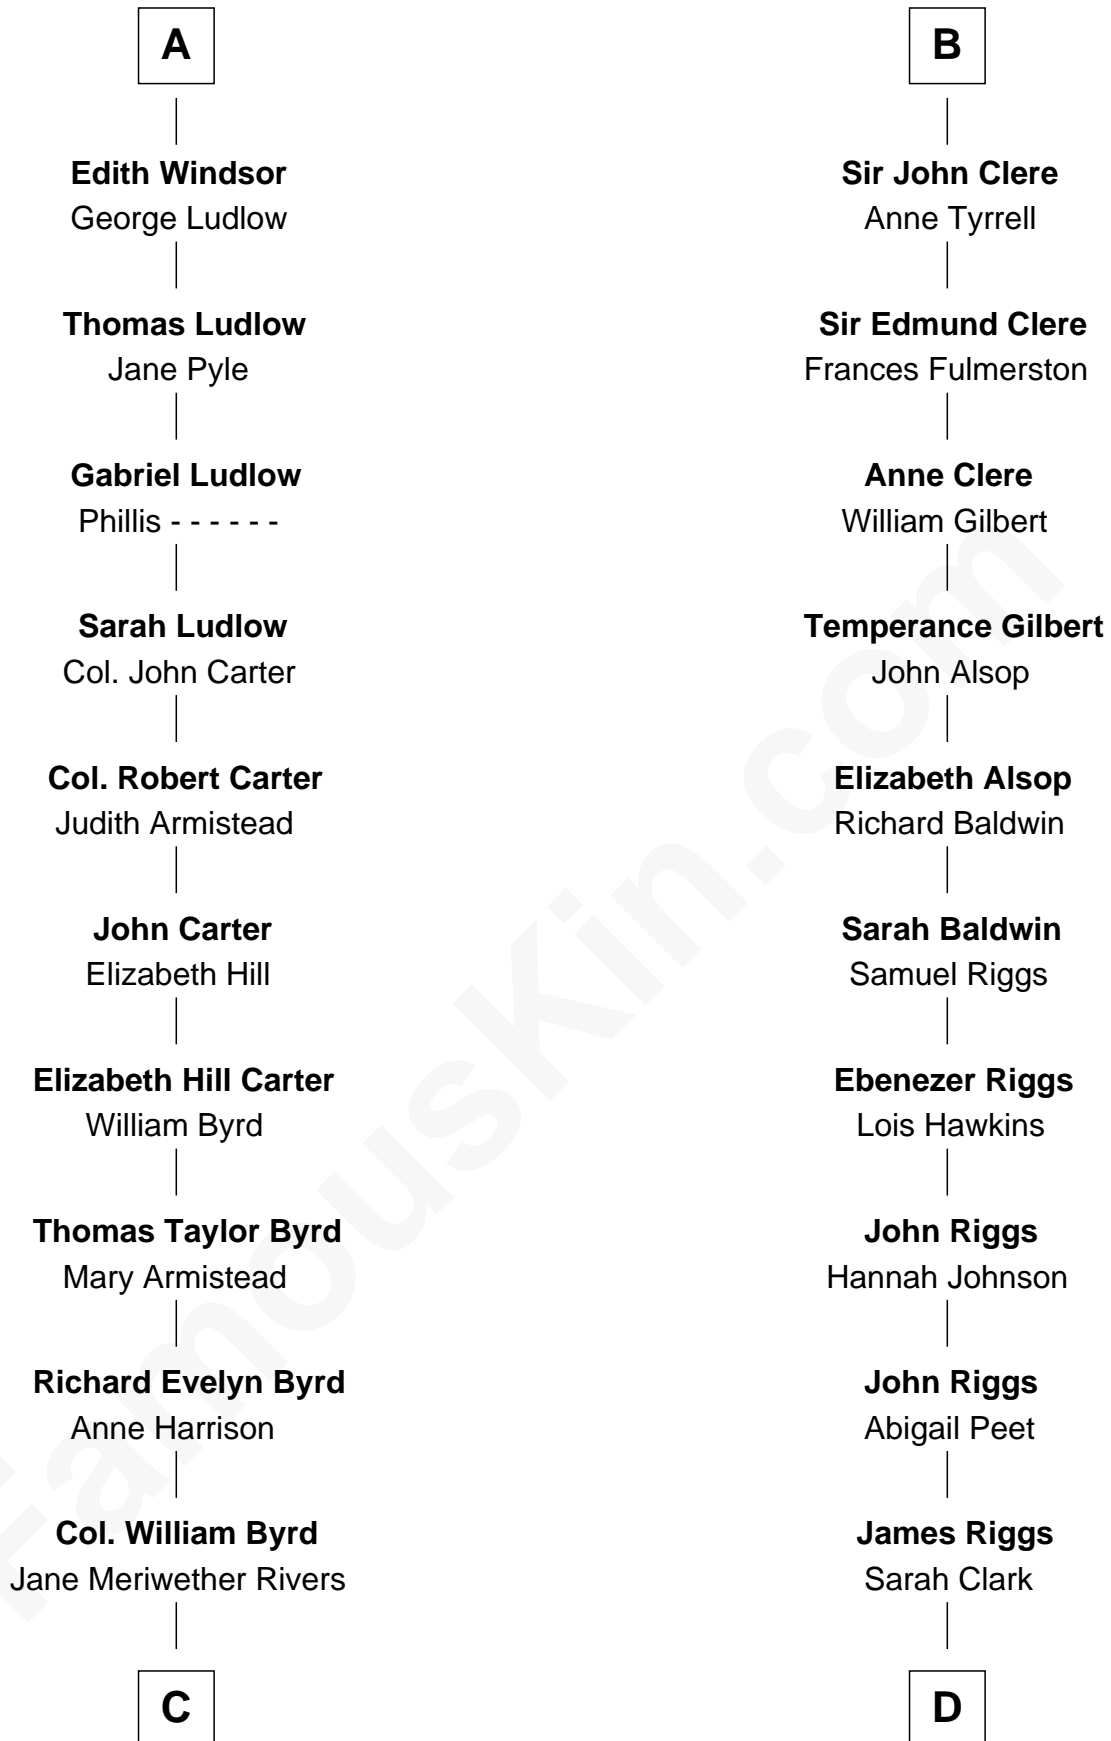

FamousKin.com
Relationship Chart of
Admiral Richard Byrd

Polar Explorer

18th cousin 3 times removed of

Mamie (Doud) Eisenhower

First Lady of President Dwight Eisenhower

Humphrey de Bohun
 Elizabeth Plantagenet

C

Richard Evelyn Byrd
Eleanor Bolling Flood

Admiral Richard Byrd
Polar Explorer

D

George Riggs
Phebe Caniff

Maria Riggs
Eli Doud

Royal Houghton Doud
Mary Cornelia Sheldon

John Sheldon Doud
Elivera Mathilda Carlson