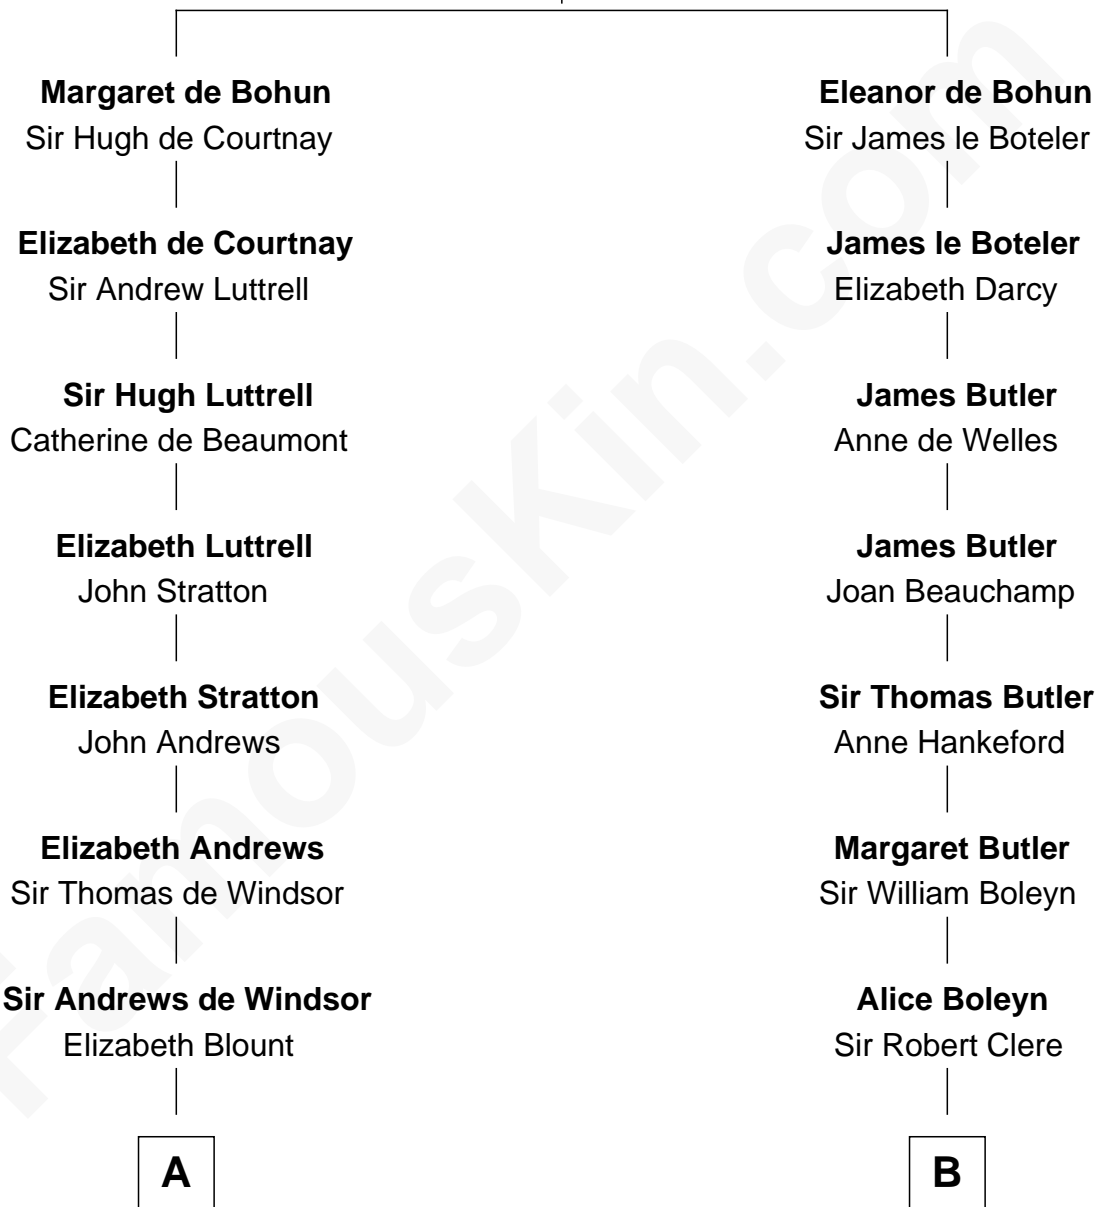

FamousKin.com
Relationship Chart of
Admiral Richard Byrd

Polar Explorer

18th cousin 3 times removed of

Mamie (Doud) Eisenhower

First Lady of President Dwight Eisenhower

Humphrey de Bohun
 Elizabeth Plantagenet

C

Richard Evelyn Byrd
Eleanor Bolling Flood

Admiral Richard Byrd
Polar Explorer

D

George Riggs
Phebe Caniff

Maria Riggs
Eli Doud

Royal Houghton Doud
Mary Cornelia Sheldon

John Sheldon Doud
Elivera Mathilda Carlson

Mamie (Doud) Eisenhower
First Lady of Dwight Eisenhower

FamousKin.com