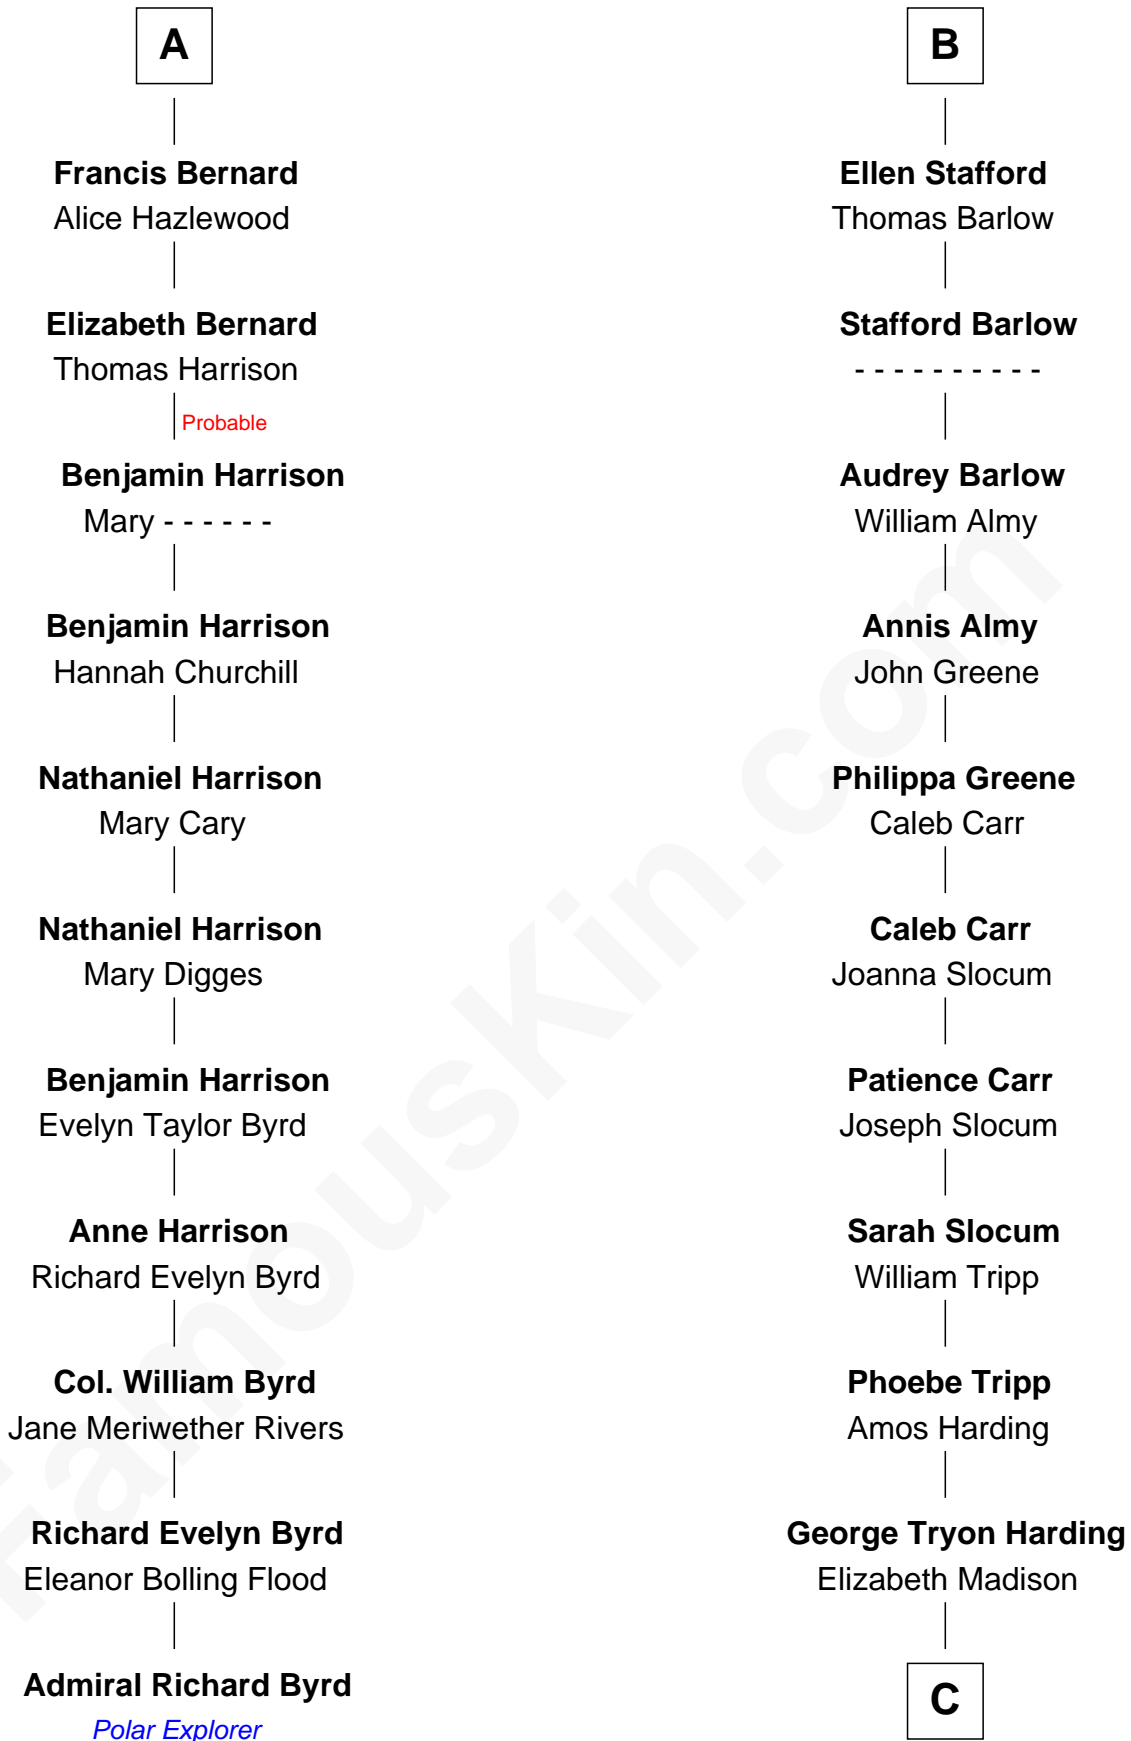

**FamousKin.com**  
**Relationship Chart of**  
**Admiral Richard Byrd**  
*Polar Explorer*

17th cousin 2 times removed of

**Warren G. Harding**  
*29th U.S. President*

C

Charles Alexander Harding

Mary Ann Crawford

Dr. George Tryon Harding

Phoebe Elizabeth Dickerson

Warren G. Harding

*29th U.S. President*

FamousKin.com