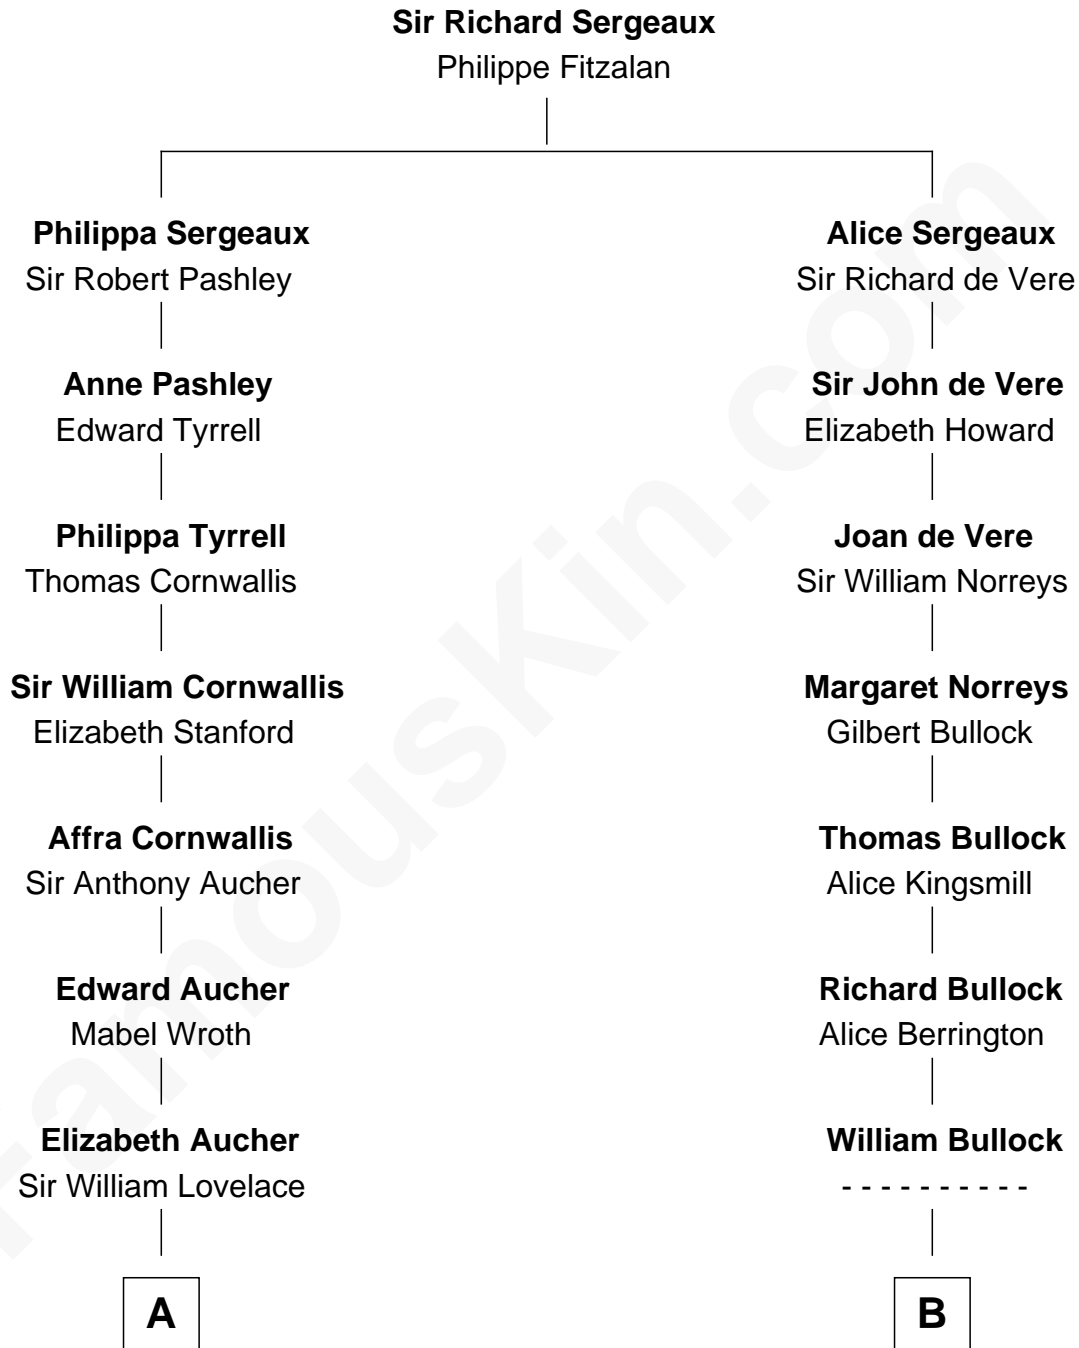

FamousKin.com
Relationship Chart of
Admiral Richard Byrd
Polar Explorer

17th cousin 2 times removed of
Lou (Henry) Hoover
First Lady of President Herbert Hoover

C

—
Joel Walker Flood

Ella Faulkner

—
Eleanor Bolling Flood

Richard Evelyn Byrd

—
Admiral Richard Byrd

Polar Explorer

FamousKin.com