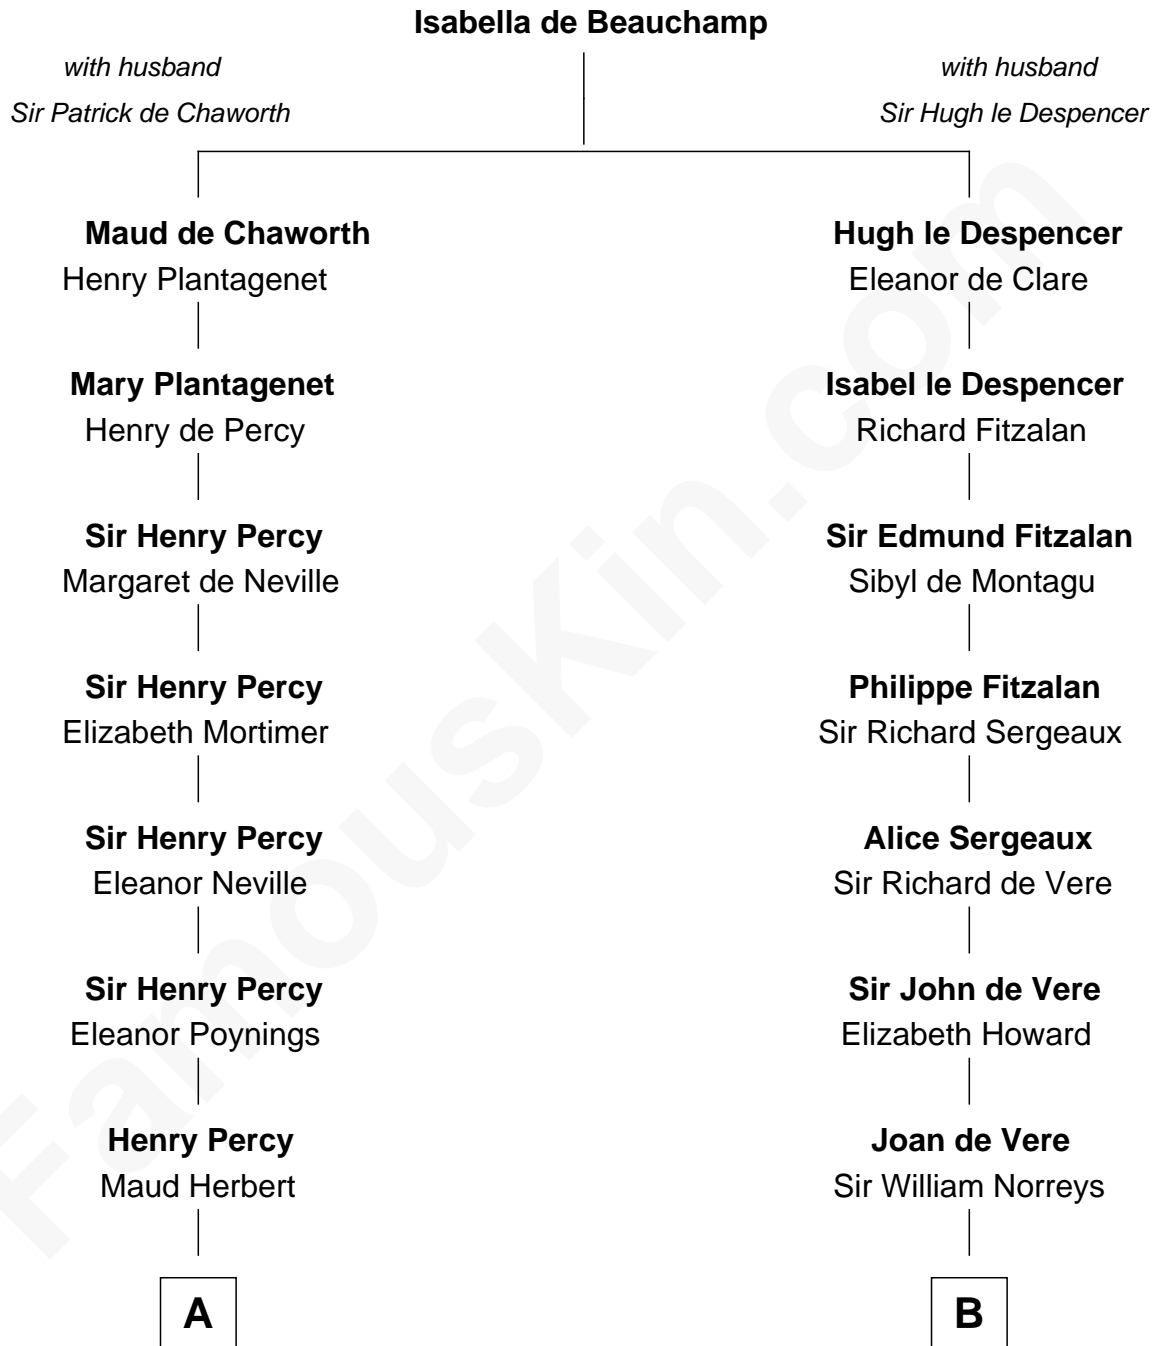

FamousKin.com

Relationship Chart of

Admiral Richard Byrd

Polar Explorer

21st cousin of

Lou (Henry) Hoover

First Lady of President Herbert Hoover

C

Thomas Taylor Byrd

Mary Armistead

Richard Evelyn Byrd

Anne Harrison

Col. William Byrd

Jane Meriwether Rivers

Richard Evelyn Byrd

Eleanor Bolling Flood