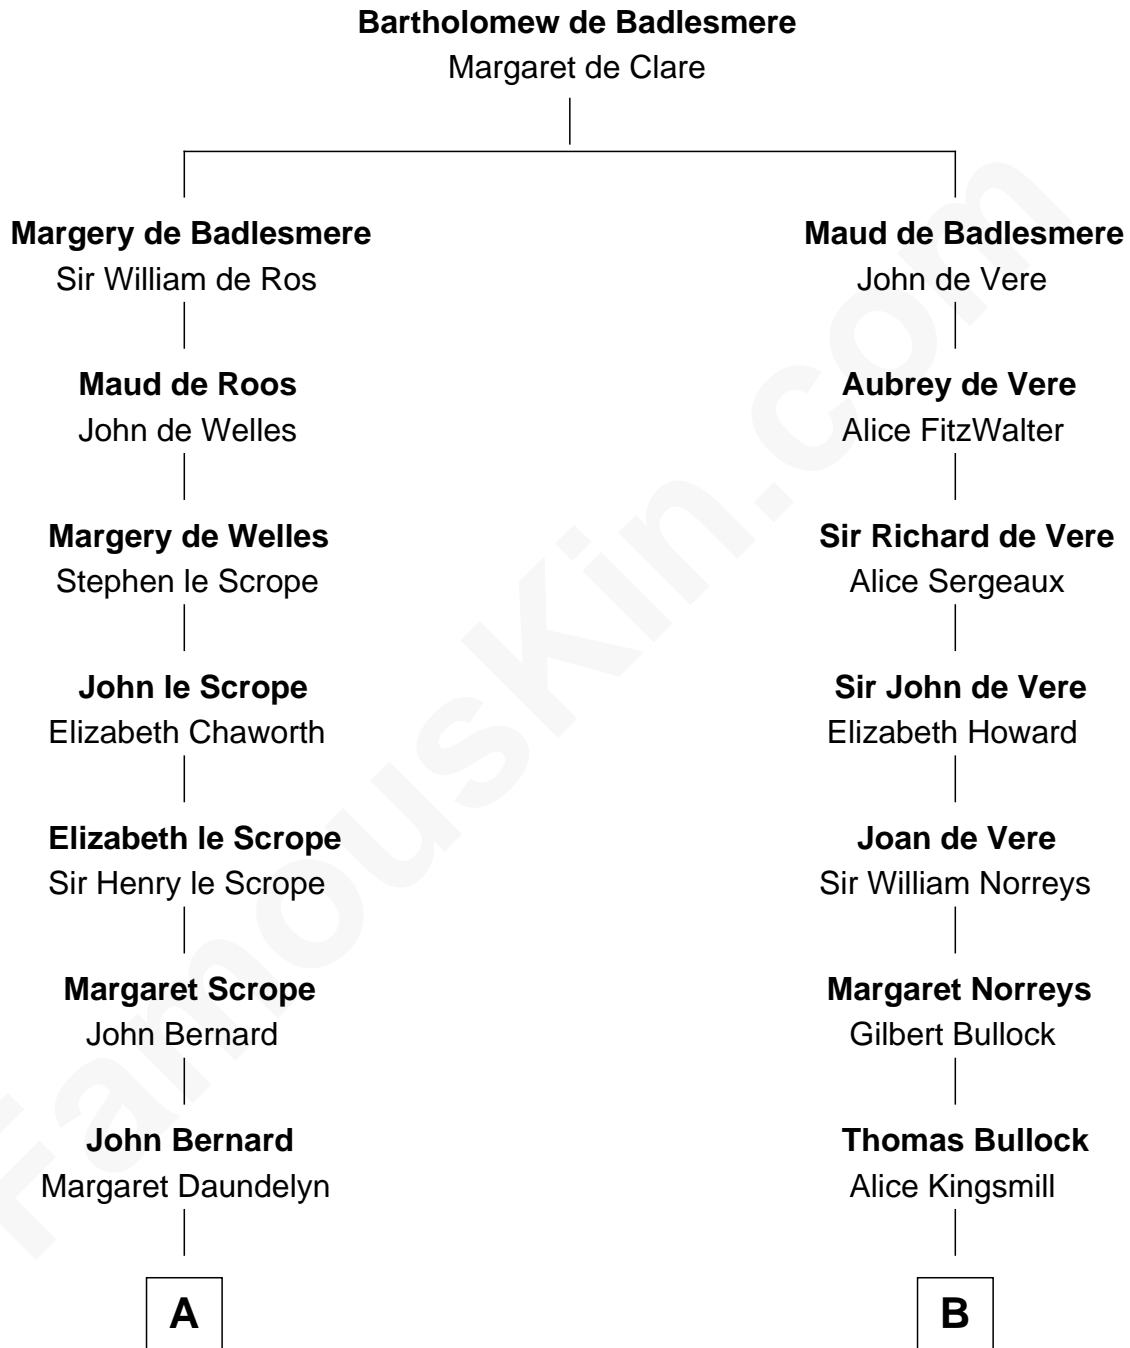

**FamousKin.com**  
**Relationship Chart of**  
**Admiral Richard Byrd**  
*Polar Explorer*

18th cousin 1 time removed of  
**Lou (Henry) Hoover**  
*First Lady of President Herbert Hoover*

**C**

**Richard Evelyn Byrd**  
Eleanor Bolling Flood

**Admiral Richard Byrd**  
*Polar Explorer*

**D**

**Philomelia Sophia Scobey**  
Phineas Weed

**Florence Ida Weed**  
Charles Delano Henry

**Lou (Henry) Hoover**  
*First Lady of Herbert Hoover*

FamousKin.com