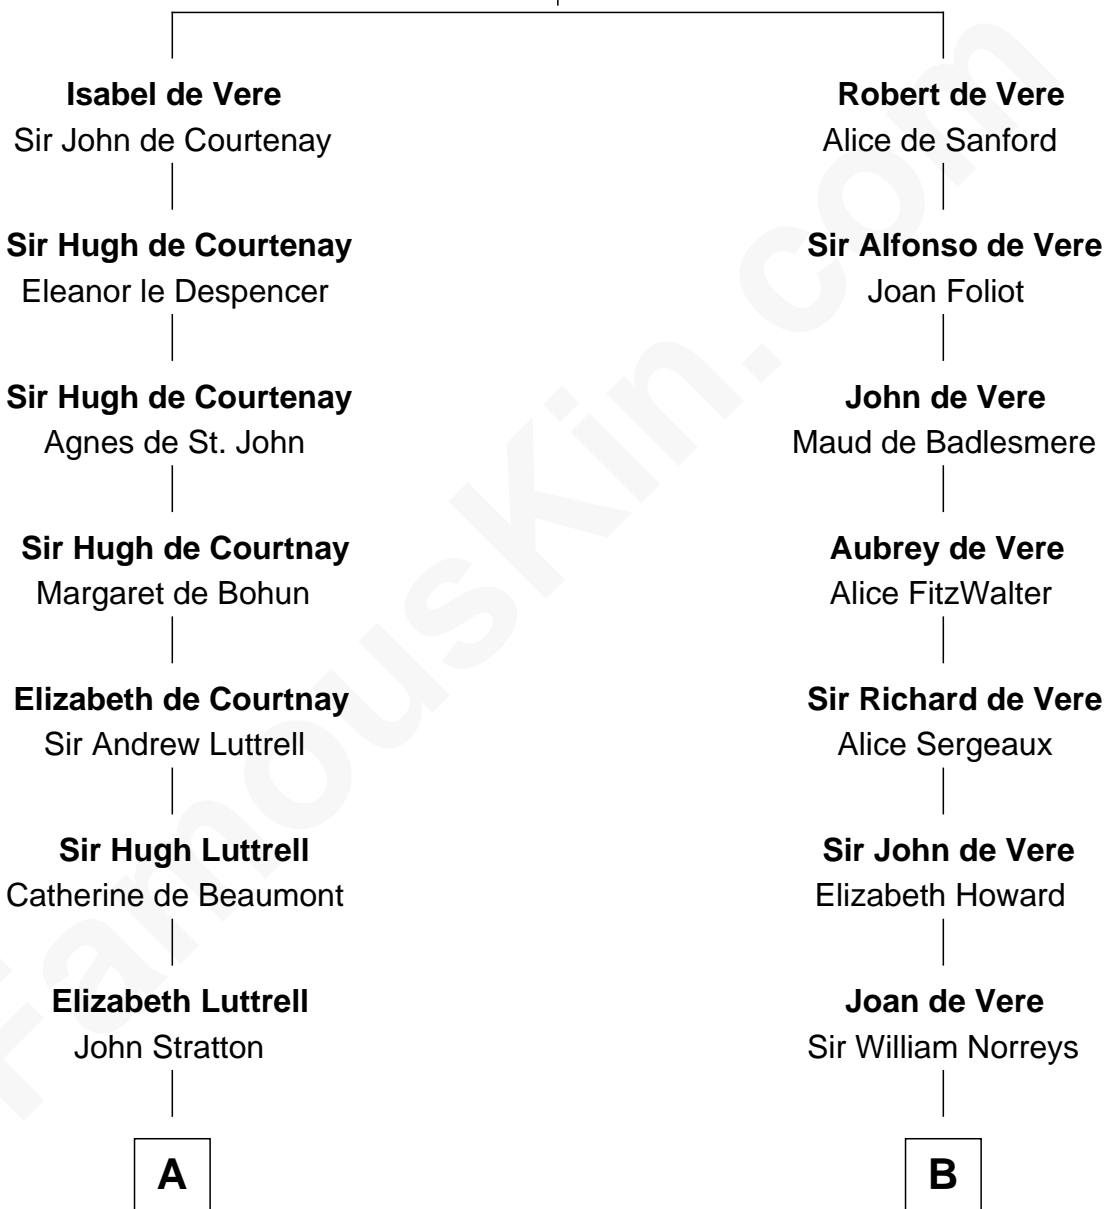

FamousKin.com
Relationship Chart of
Admiral Richard Byrd

Polar Explorer

21st cousin of

Lou (Henry) Hoover

First Lady of President Herbert Hoover

Hugh de Vere
 Hawise de Quincy

C

Thomas Taylor Byrd

Mary Armistead

Richard Evelyn Byrd

Anne Harrison

Col. William Byrd

Jane Meriwether Rivers

Richard Evelyn Byrd

Eleanor Bolling Flood

Admiral Richard Byrd