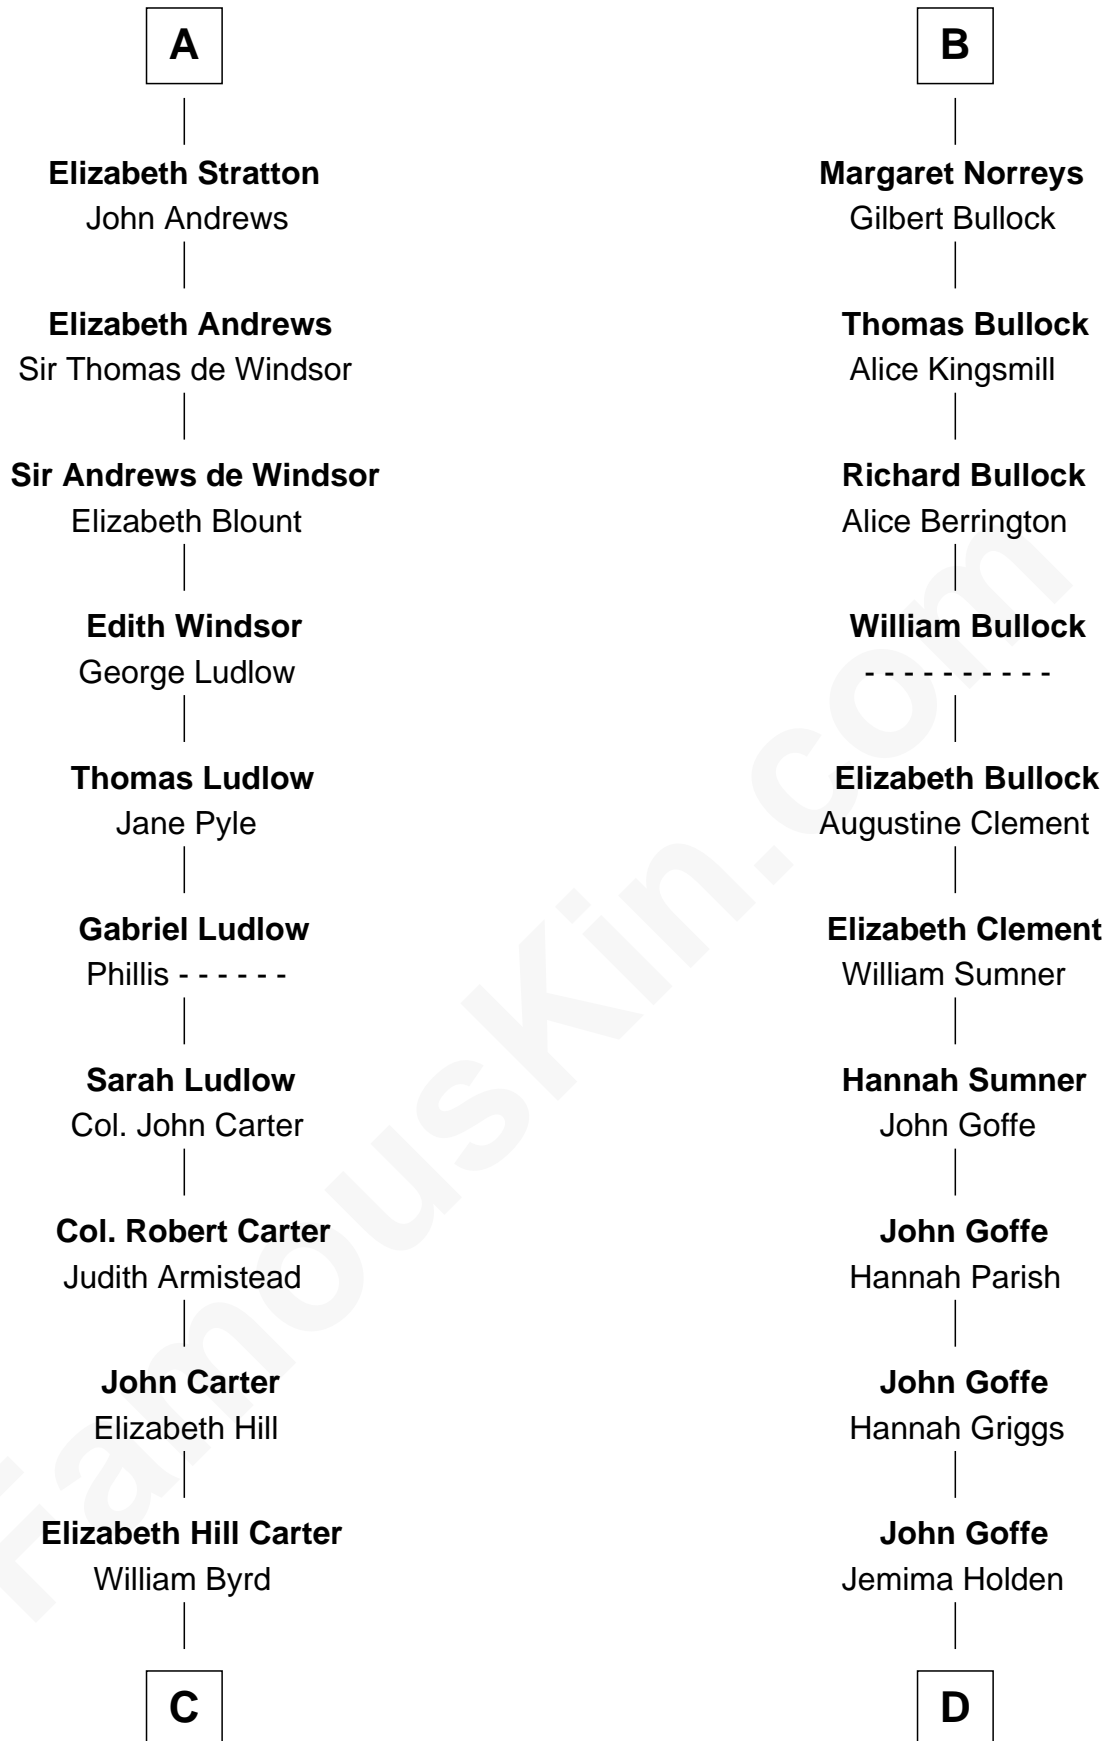

FamousKin.com
Relationship Chart of
Admiral Richard Byrd

Polar Explorer

21st cousin of

Lou (Henry) Hoover

First Lady of President Herbert Hoover

Hugh de Vere
 Hawise de Quincy

C

Thomas Taylor Byrd

Mary Armistead

Richard Evelyn Byrd

Anne Harrison

Col. William Byrd

Jane Meriwether Rivers

Richard Evelyn Byrd

Eleanor Bolling Flood

Admiral Richard Byrd