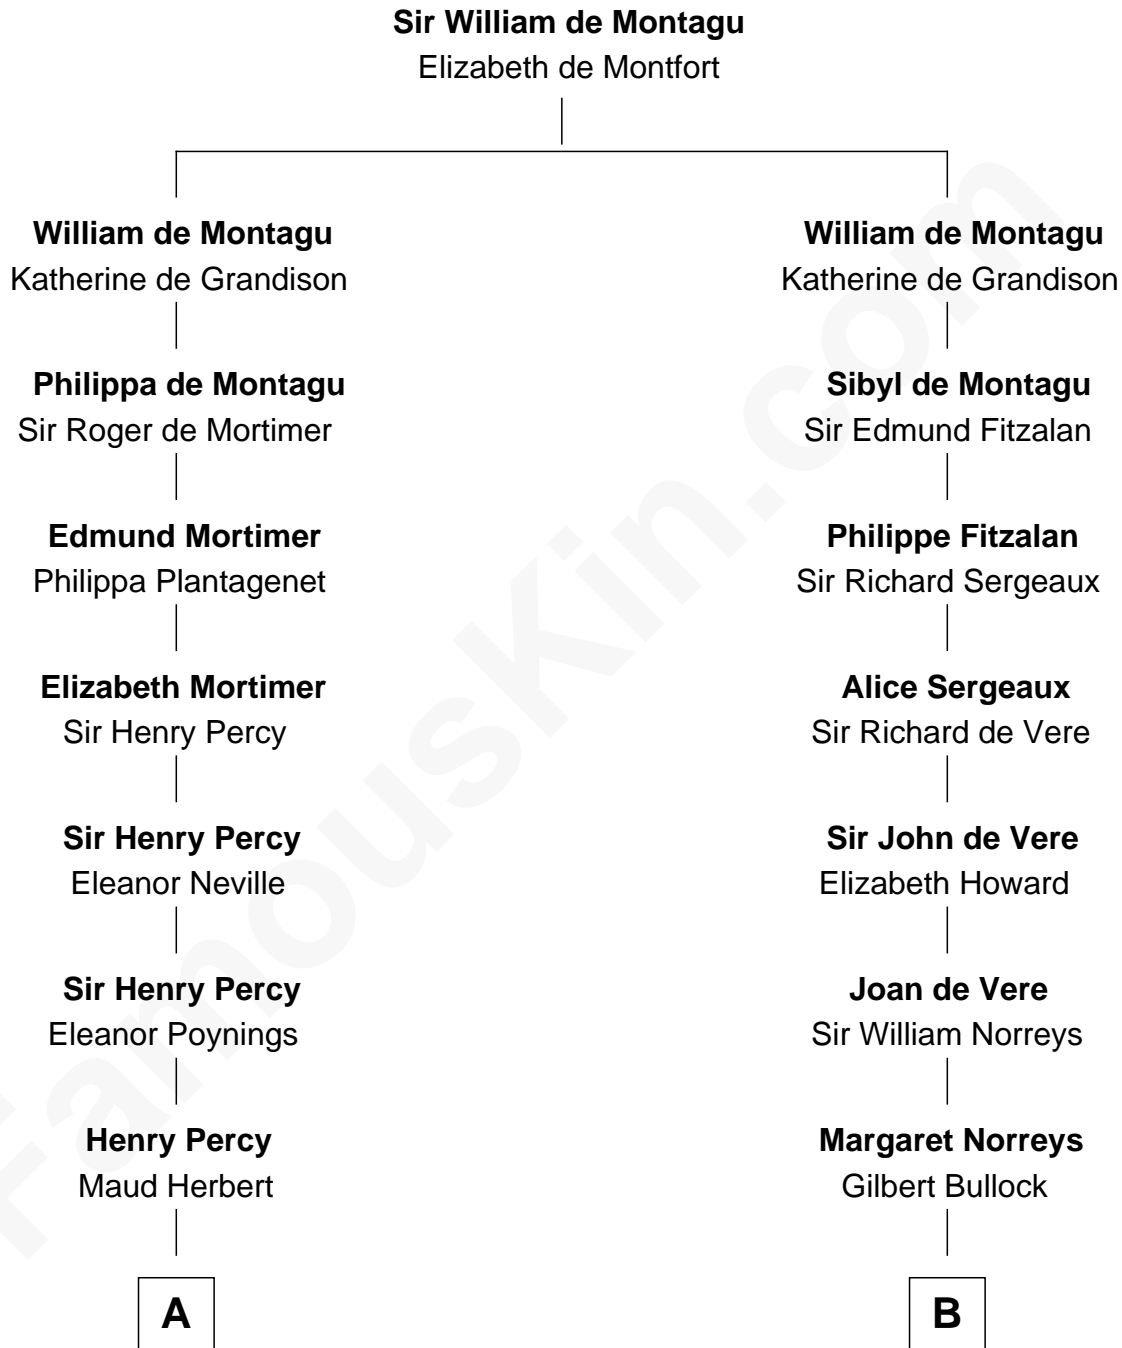

FamousKin.com
Relationship Chart of
Admiral Richard Byrd
Polar Explorer

20th cousin 1 time removed of
Lou (Henry) Hoover
First Lady of President Herbert Hoover

C

Thomas Taylor Byrd

Mary Armistead

Richard Evelyn Byrd

Anne Harrison

Col. William Byrd

Jane Meriwether Rivers

Richard Evelyn Byrd

Eleanor Bolling Flood

Admiral Richard Byrd

Polar Explorer

D