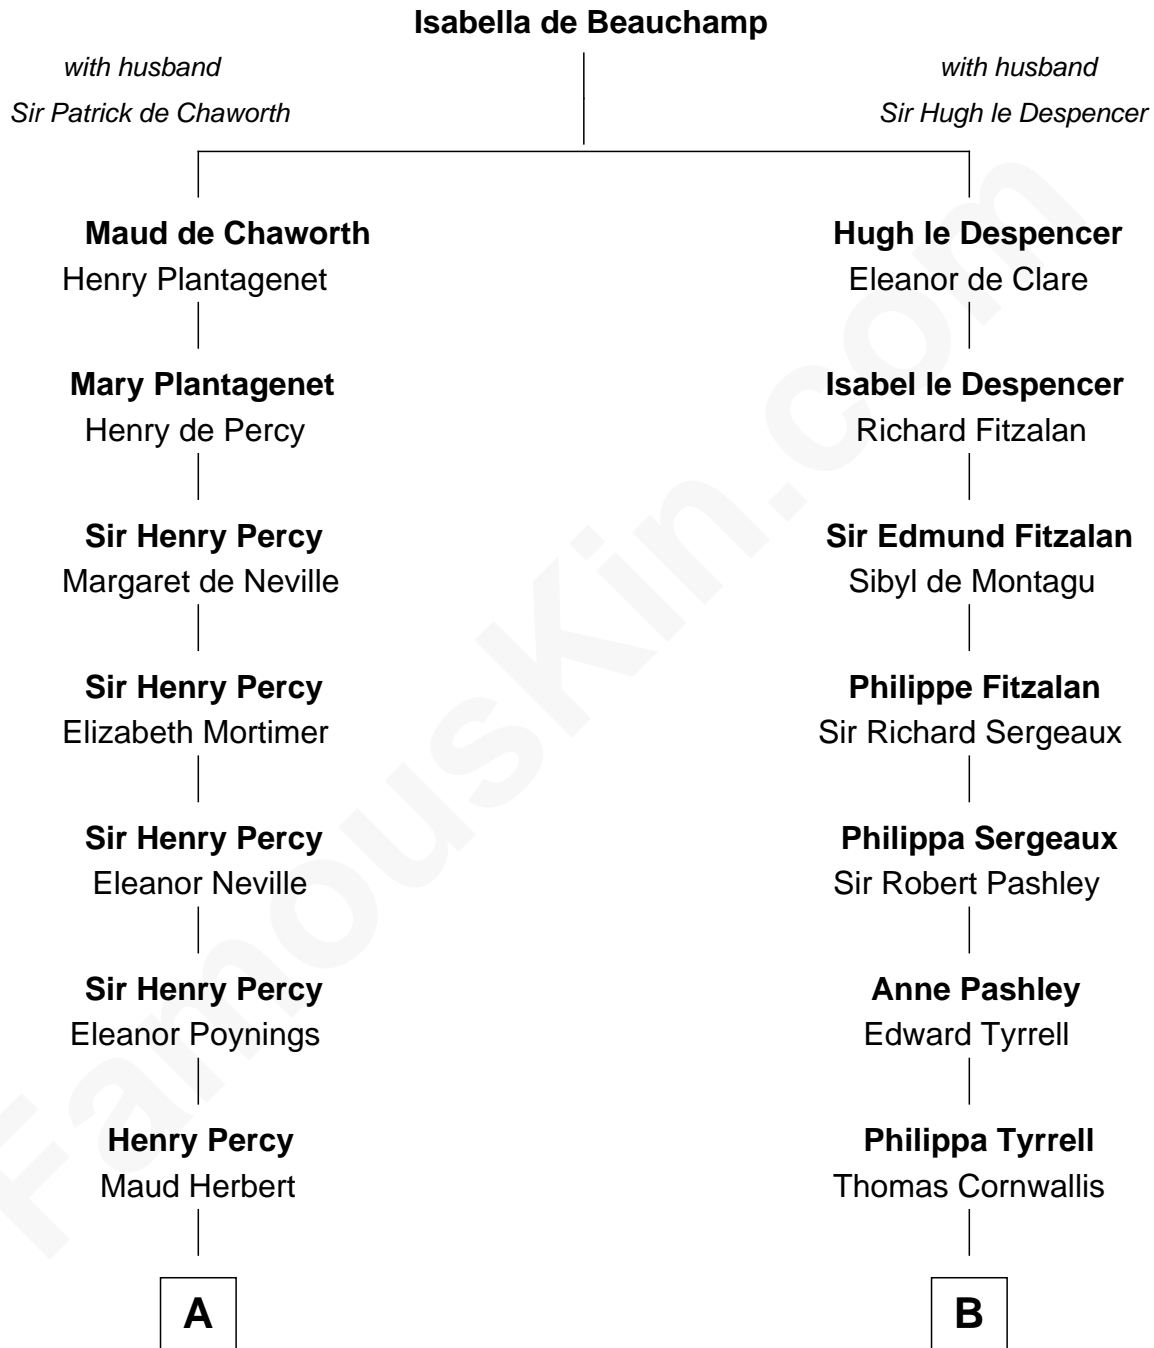

FamousKin.com
Relationship Chart of
Admiral Richard Byrd
Polar Explorer

20th cousin 1 time removed of

Ellen Louise (Axson) Wilson
First Lady of President Woodrow Wilson

C

Thomas Taylor Byrd

Mary Armistead

Richard Evelyn Byrd

Anne Harrison

Col. William Byrd

Jane Meriwether Rivers

Richard Evelyn Byrd

Eleanor Bolling Flood

Admiral Richard Byrd

Polar Explorer

D

Isaac FitzRandolph

Eleanor Hunter

Rebecca Longstreet FitzRandolph

Rev. Isaac Stockton Keith Axson

Rev. Samuel Edward Axson

Margaret Jane Hoyt

Ellen Louise (Axson) Wilson

First Lady of Woodrow Wilson