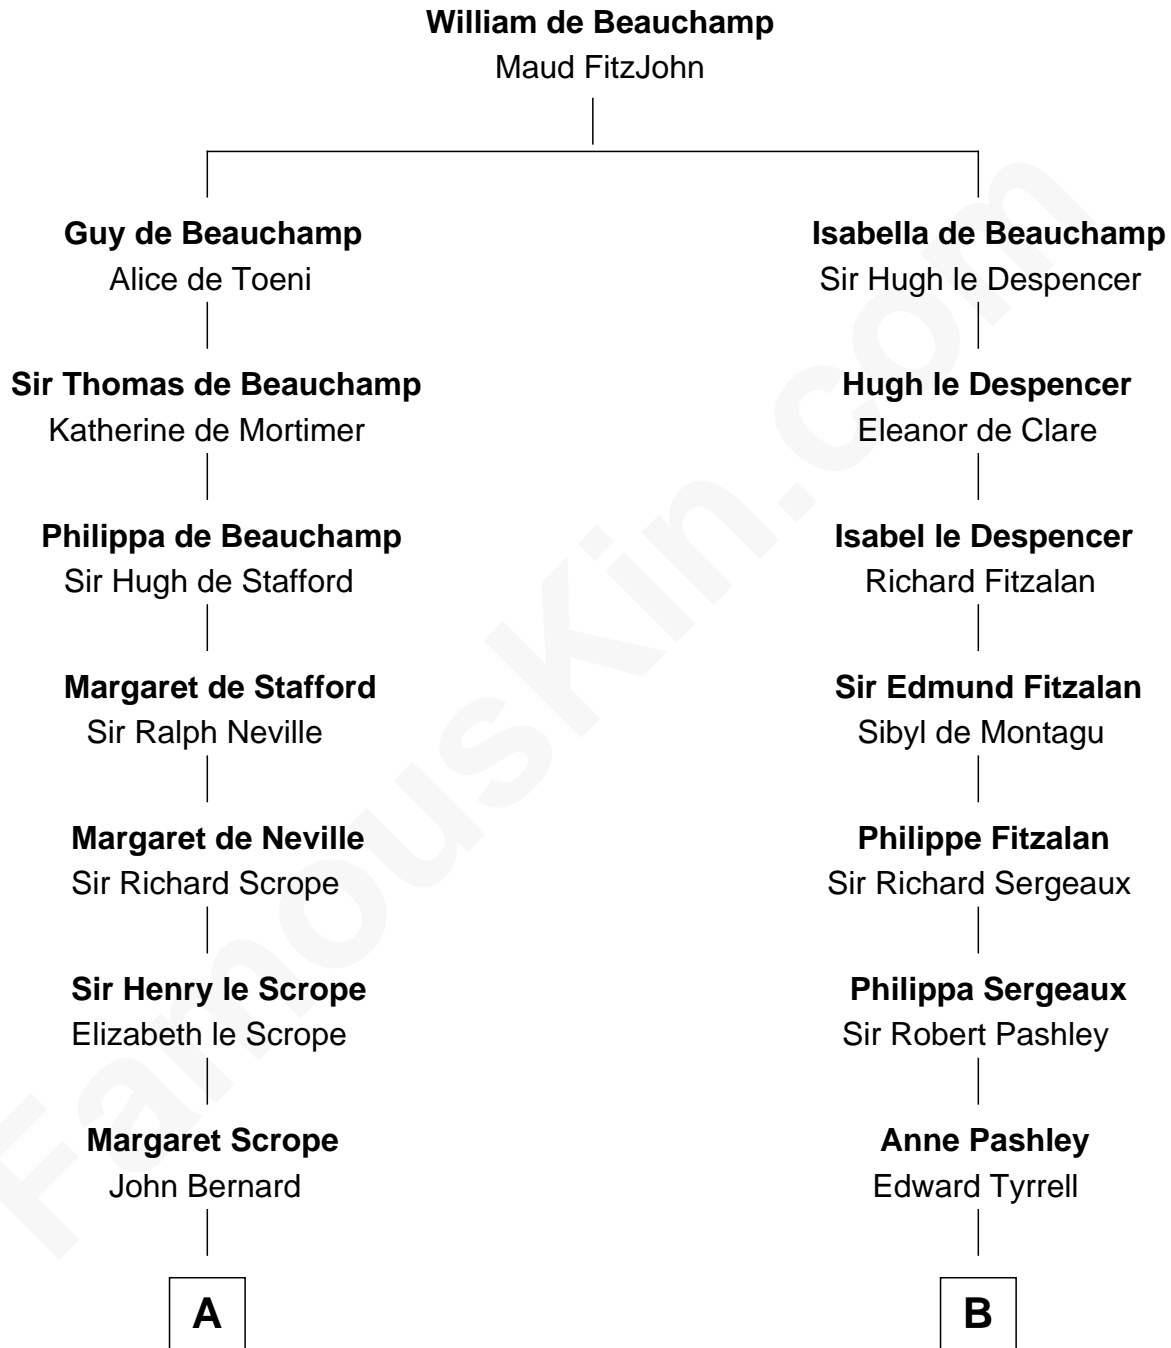

FamousKin.com

Relationship Chart of

Admiral Richard Byrd

Polar Explorer

19th cousin 2 times removed of

Ellen Louise (Axson) Wilson

First Lady of President Woodrow Wilson

C

Col. William Byrd
Jane Meriwether Rivers

Richard Evelyn Byrd
Eleanor Bolling Flood

Admiral Richard Byrd
Polar Explorer

D

Deliverance Coward
James FitzRandolph

Isaac FitzRandolph
Eleanor Hunter

Rebecca Longstreet FitzRandolph
Rev. Isaac Stockton Keith Axson

Rev. Samuel Edward Axson
Margaret Jane Hoyt

Ellen Louise (Axson) Wilson
First Lady of Woodrow Wilson

FamousKin.com