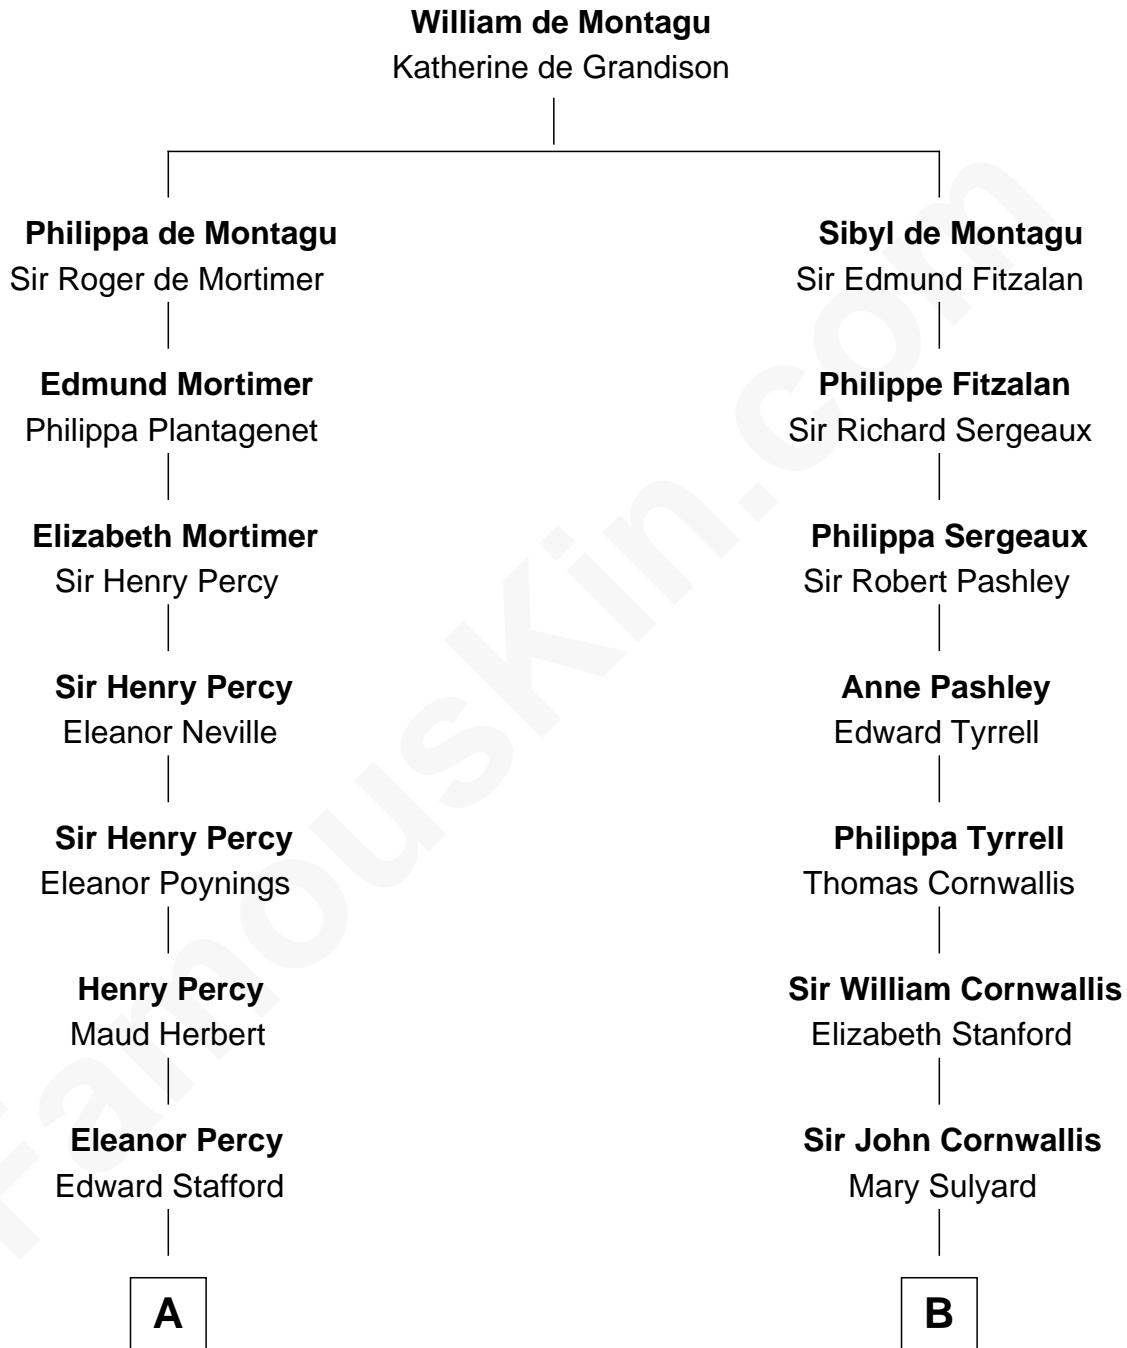

FamousKin.com
Relationship Chart of
Admiral Richard Byrd
Polar Explorer

18th cousin 2 times removed of

Ellen Louise (Axson) Wilson
First Lady of President Woodrow Wilson

C

Richard Evelyn Byrd
Anne Harrison

Col. William Byrd
Jane Meriwether Rivers

Richard Evelyn Byrd
Eleanor Bolling Flood

Admiral Richard Byrd
Polar Explorer

D

Rev. Samuel Edward Axson
Margaret Jane Hoyt

Ellen Louise (Axson) Wilson
First Lady of Woodrow Wilson