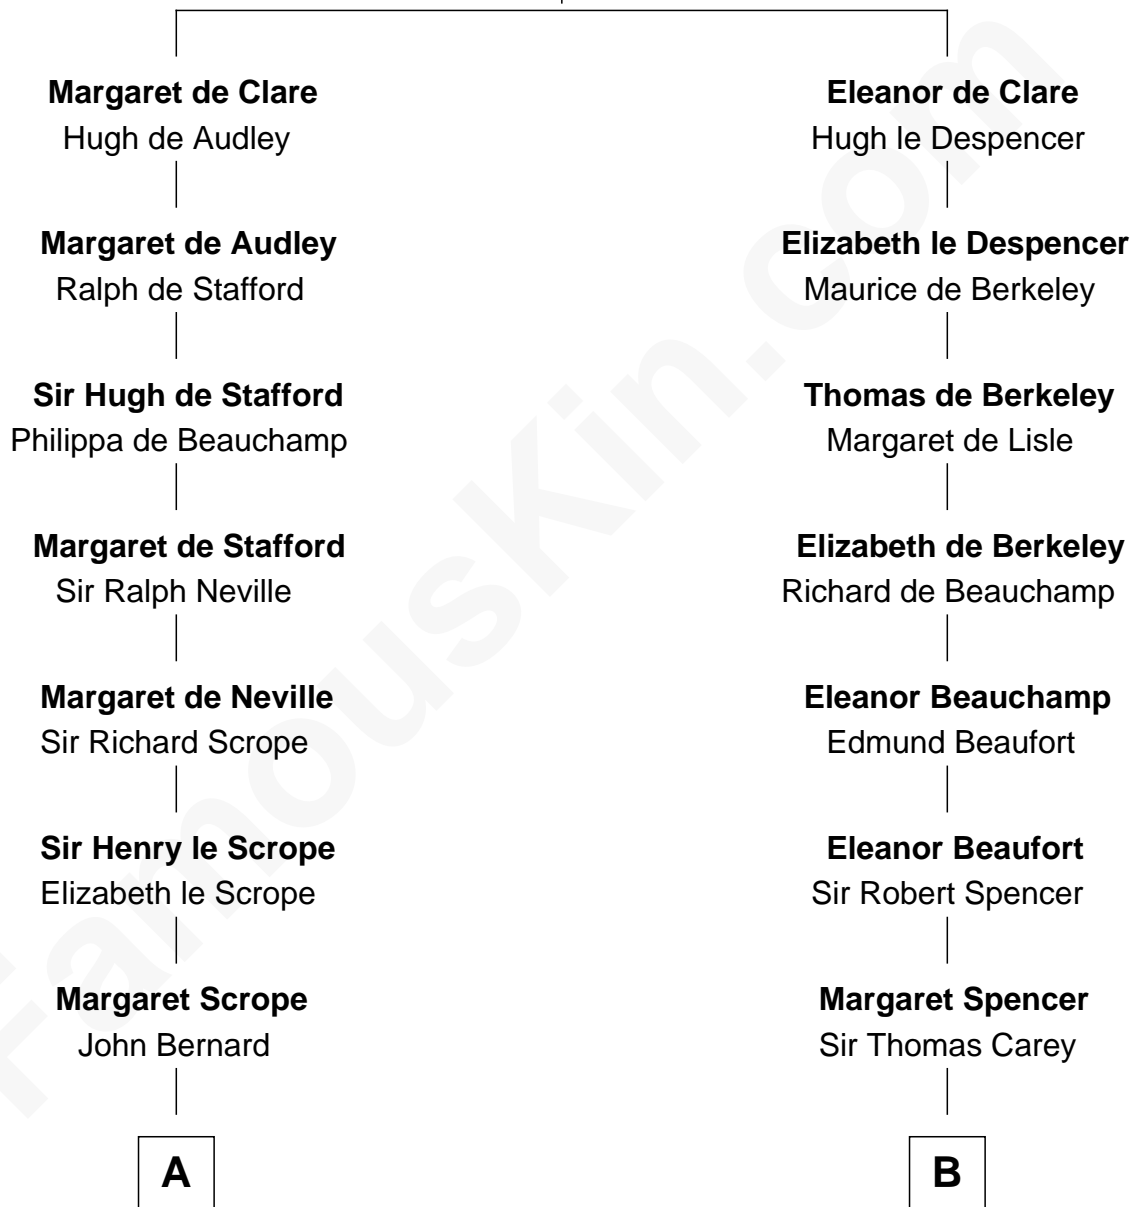

FamousKin.com
Relationship Chart of
Admiral Richard Byrd

Polar Explorer

19th cousin of

Edith (Bolling) Wilson

First Lady of President Woodrow Wilson

Sir Gilbert de Clare

Joan of Acre

C

Col. William Byrd
Jane Meriwether Rivers

Richard Evelyn Byrd
Eleanor Bolling Flood

Admiral Richard Byrd
Polar Explorer

D

Archibald Bolling
Anne E. Wigginton

William Holcombe Bolling
Sarah Spiers White

Edith (Bolling) Wilson
First Lady of Woodrow Wilson

FamousKin.com