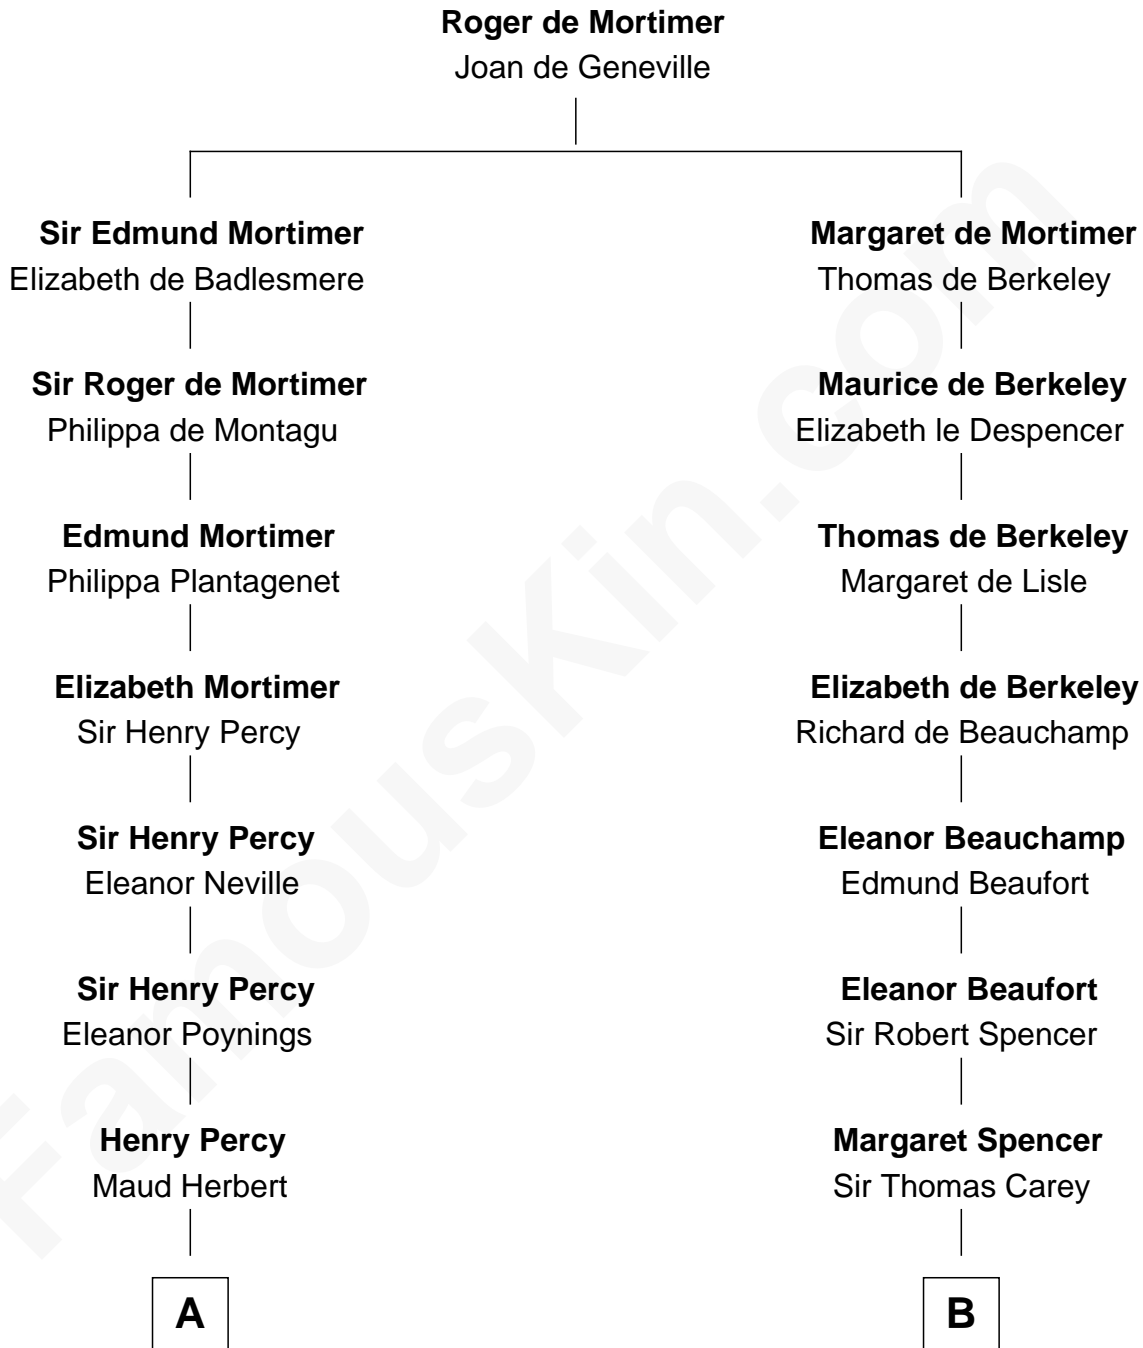

**FamousKin.com**  
**Relationship Chart of**  
**Admiral Richard Byrd**  
*Polar Explorer*

19th cousin 2 times removed of  
**Edith (Bolling) Wilson**  
*First Lady of President Woodrow Wilson*

**C**

**Thomas Taylor Byrd**

Mary Armistead

**Richard Evelyn Byrd**

Anne Harrison

**Col. William Byrd**

Jane Meriwether Rivers

**Richard Evelyn Byrd**

Eleanor Bolling Flood

**Admiral Richard Byrd**

*Polar Explorer*

**D**

**Archibald Bolling**

Anne E. Wigginton

**William Holcombe Bolling**

Sarah Spiers White

**Edith (Bolling) Wilson**

*First Lady of Woodrow Wilson*