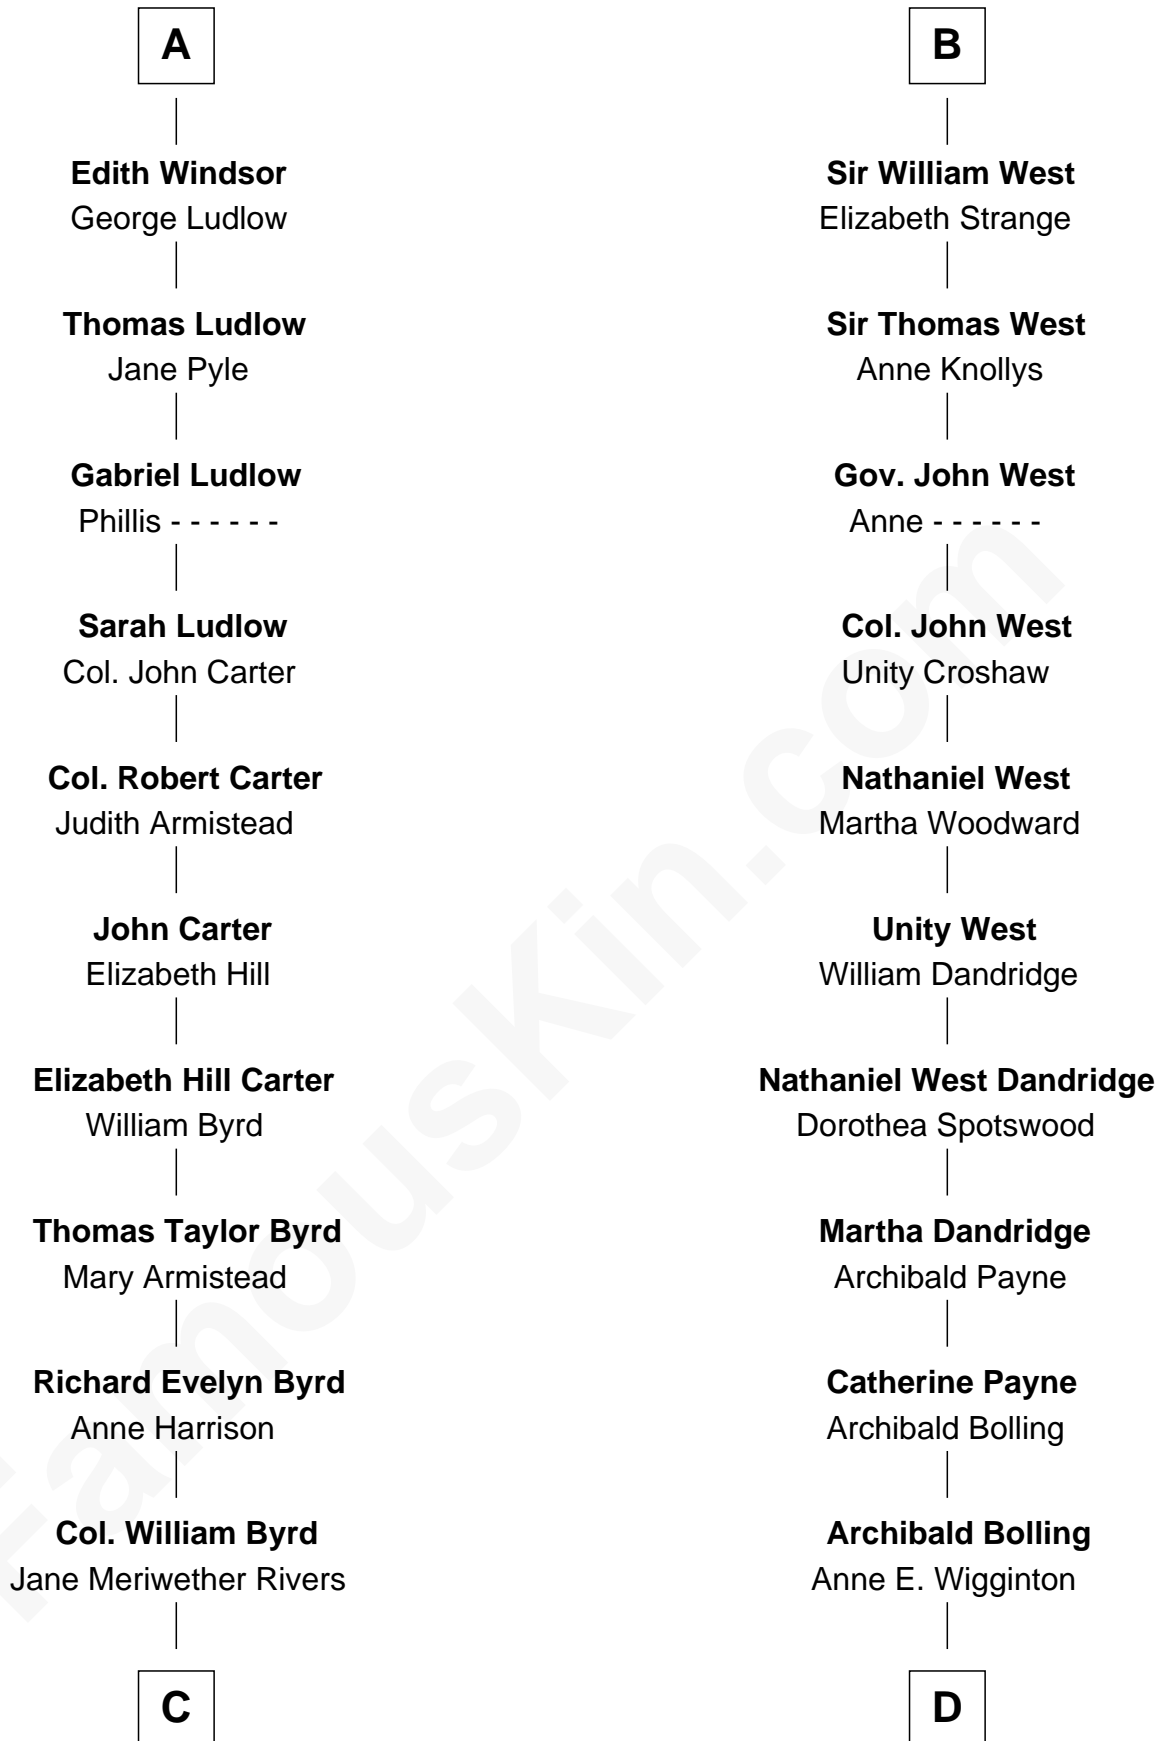

## Relationship Chart of

### Admiral Richard Byrd

*Polar Explorer*

18th cousin of

### Edith (Bolling) Wilson

*First Lady of President Woodrow Wilson*

**Sir Hugh de Courtenay**

Agnes de St. John

**C**

**Richard Evelyn Byrd**  
Eleanor Bolling Flood

**Admiral Richard Byrd**  
*Polar Explorer*

**D**

**William Holcombe Bolling**  
Sarah Spiers White

**Edith (Bolling) Wilson**  
*First Lady of Woodrow Wilson*

FamousKin.com