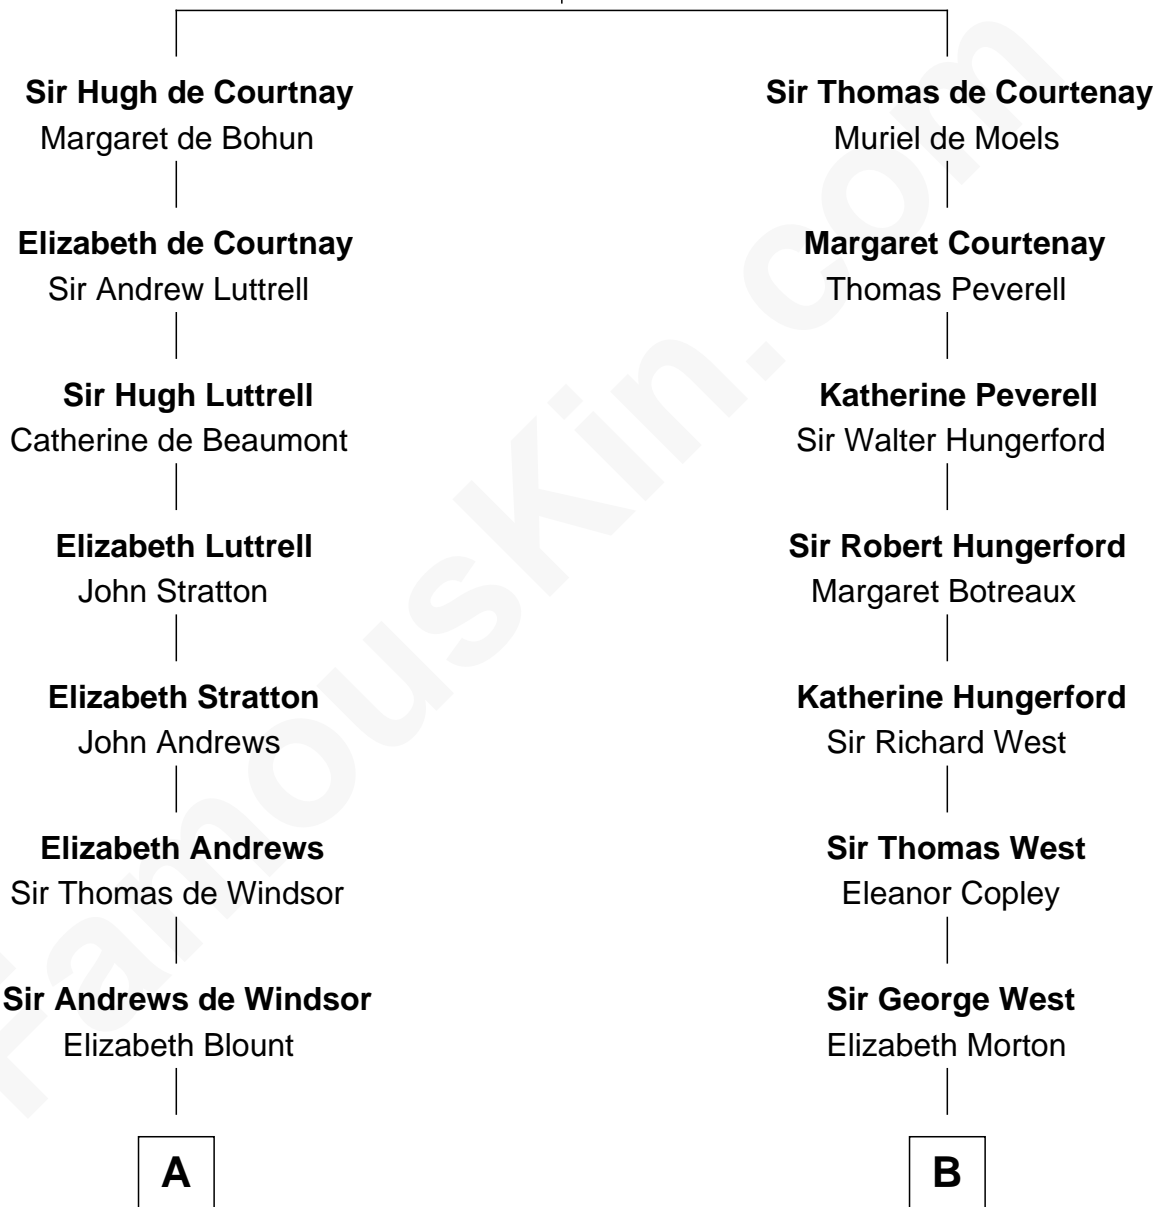

## Relationship Chart of

### Admiral Richard Byrd

*Polar Explorer*

18th cousin of

### Edith (Bolling) Wilson

*First Lady of President Woodrow Wilson*

**Sir Hugh de Courtenay**

Agnes de St. John

**C**

**Richard Evelyn Byrd**  
Eleanor Bolling Flood

**Admiral Richard Byrd**  
*Polar Explorer*