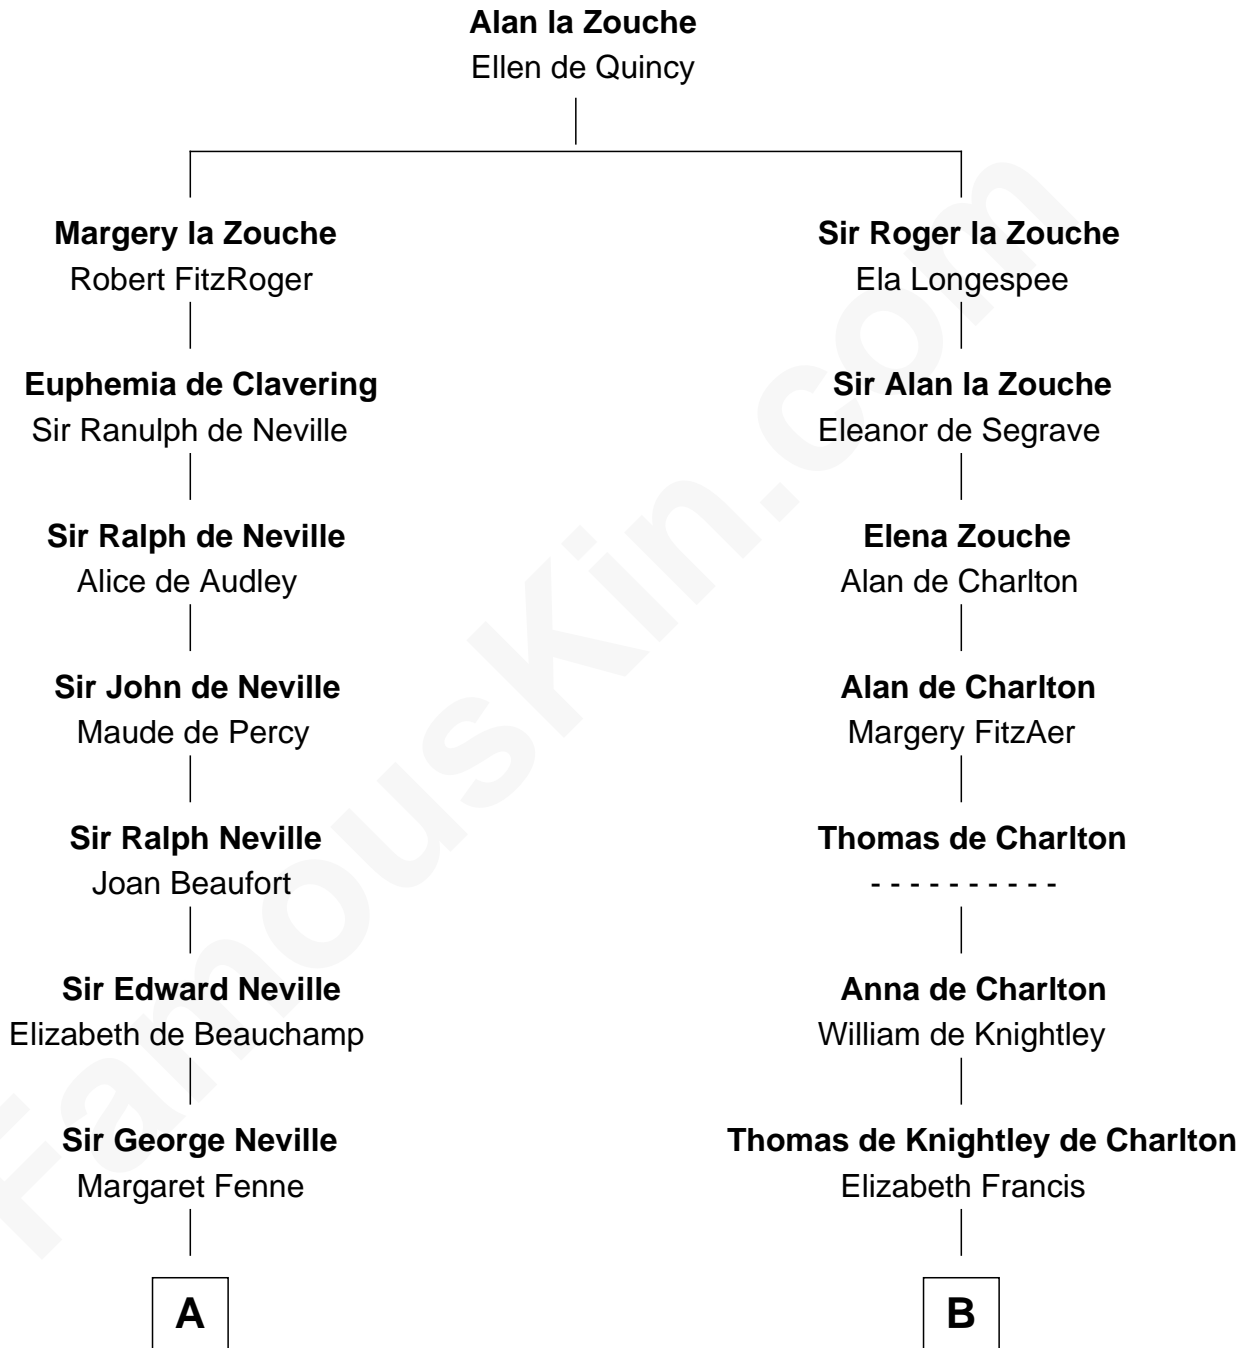

FamousKin.com

Relationship Chart of

Admiral Richard Byrd

Polar Explorer

17th cousin 3 times removed of

Samuel Prescott

Completed Paul Revere's Midnight Ride

C

Richard Evelyn Byrd

Anne Harrison

Col. William Byrd

Jane Meriwether Rivers

Richard Evelyn Byrd

Eleanor Bolling Flood

Admiral Richard Byrd

Polar Explorer