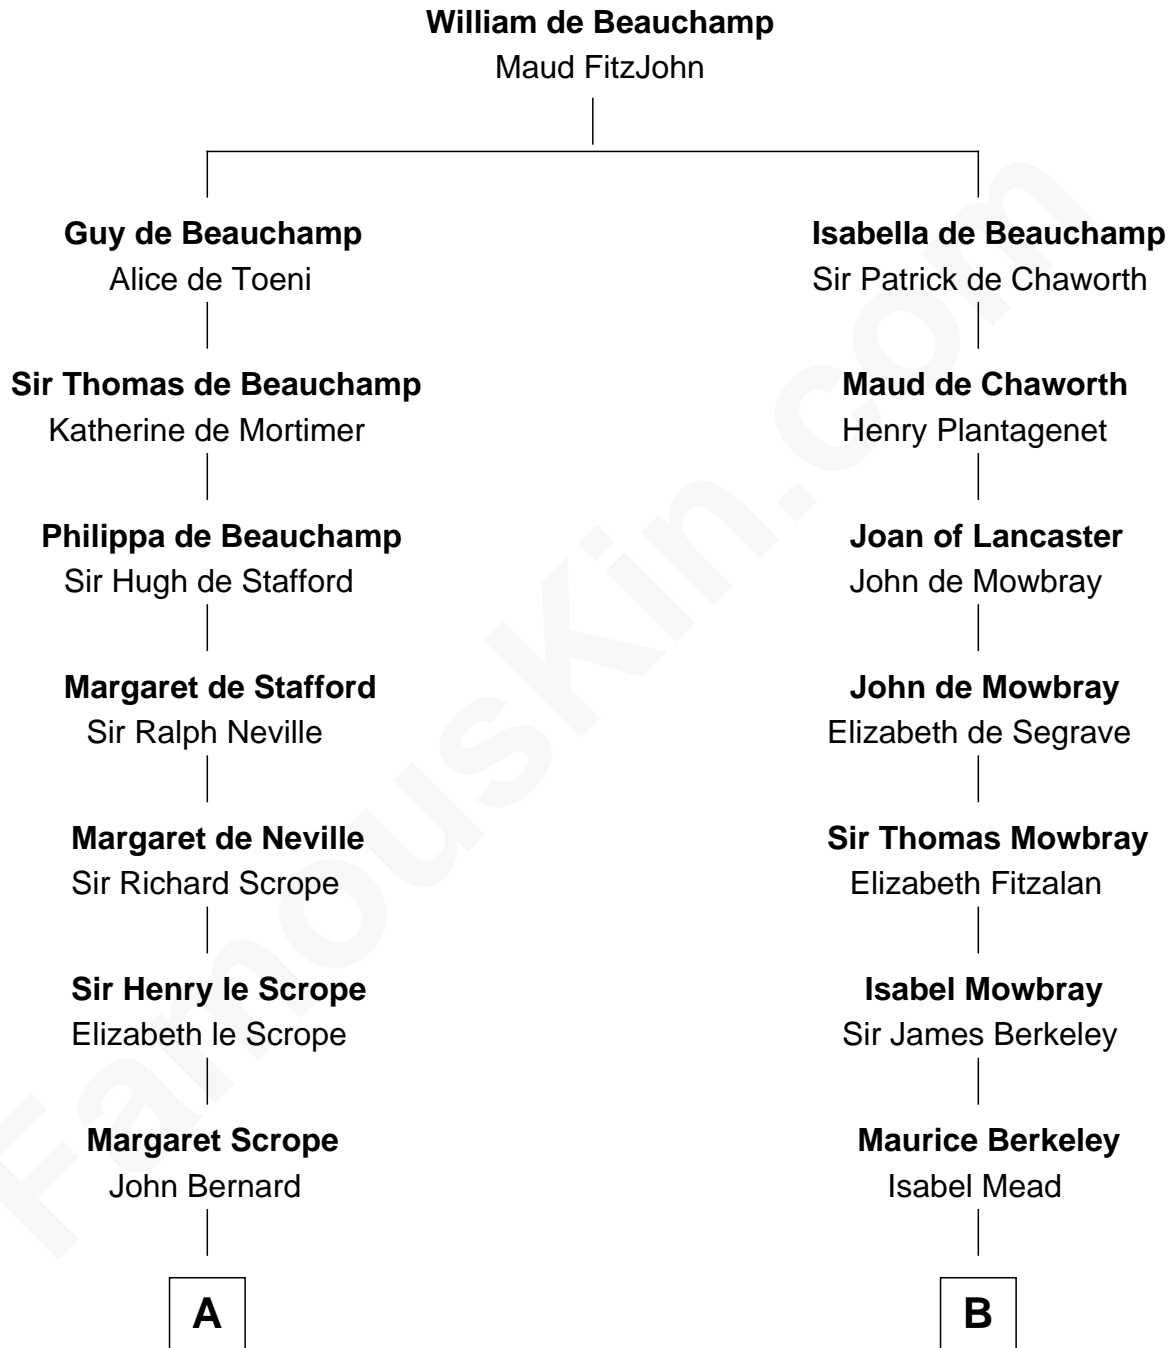

**FamousKin.com**  
**Relationship Chart of**  
**Admiral Richard Byrd**  
*Polar Explorer*

17th cousin 2 times removed of

**Samuel Prescott**  
*Completed Paul Revere's Midnight Ride*

**C**

—  
**Col. William Byrd**  
Jane Meriwether Rivers

—  
**Richard Evelyn Byrd**  
Eleanor Bolling Flood

—  
**Admiral Richard Byrd**  
*Polar Explorer*

FamousKin.com