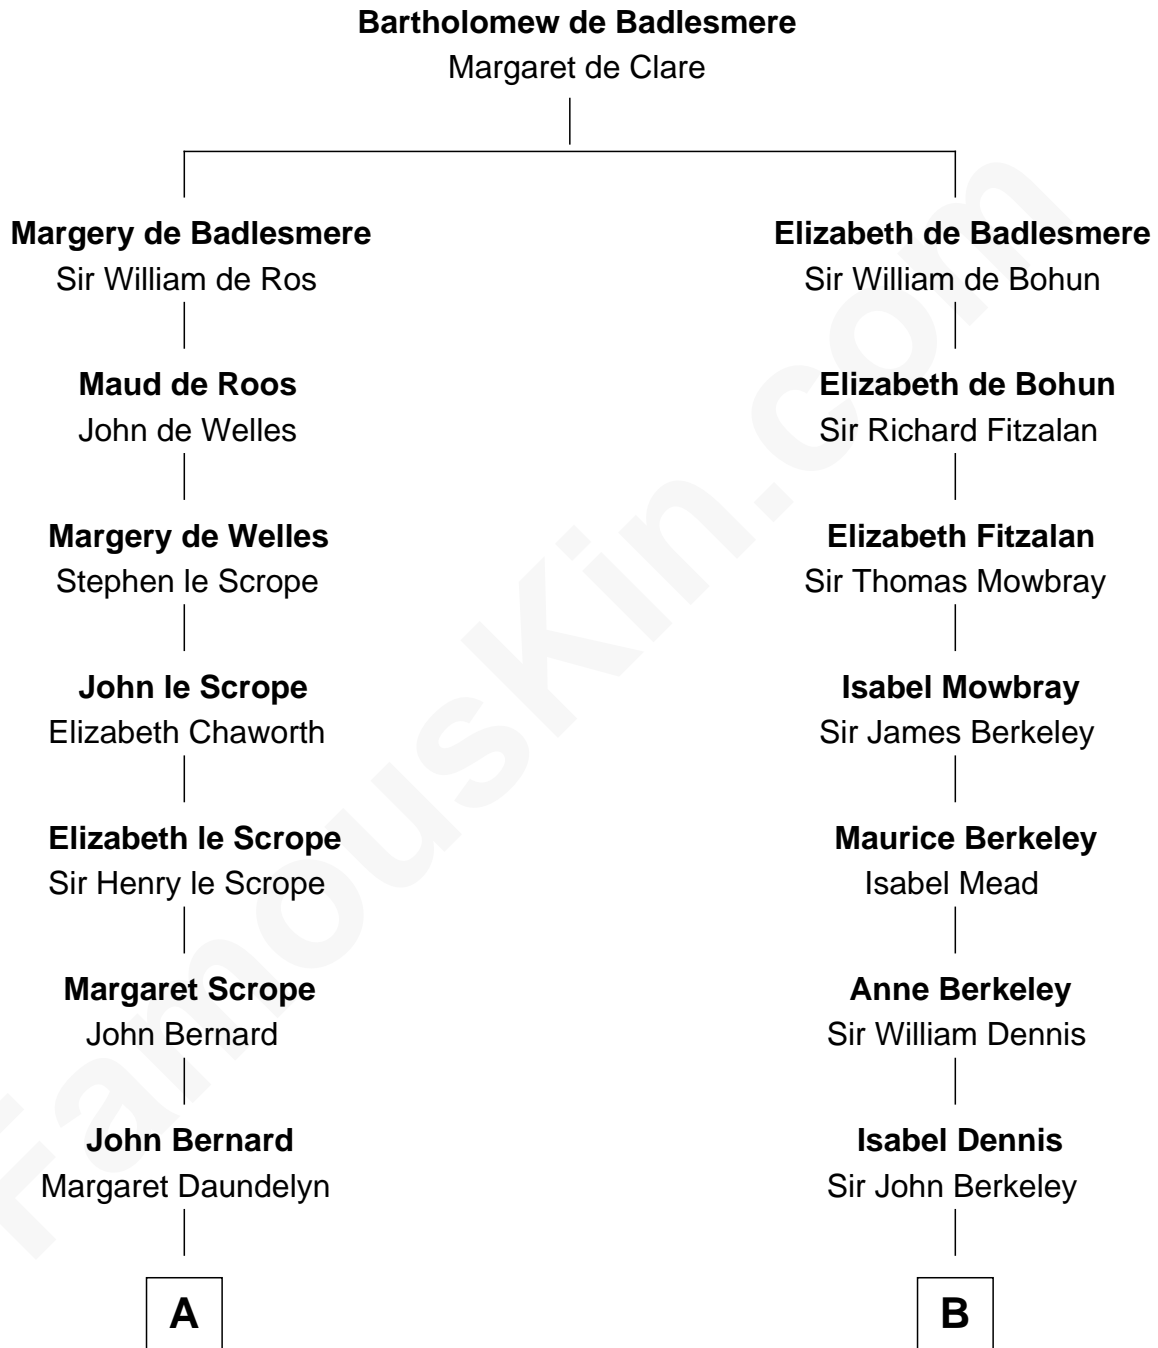

FamousKin.com
Relationship Chart of
Admiral Richard Byrd
Polar Explorer

15th cousin 3 times removed of

Samuel Prescott

Completed Paul Revere's Midnight Ride

C

Richard Evelyn Byrd
Eleanor Bolling Flood

Admiral Richard Byrd
Polar Explorer

FamousKin.com