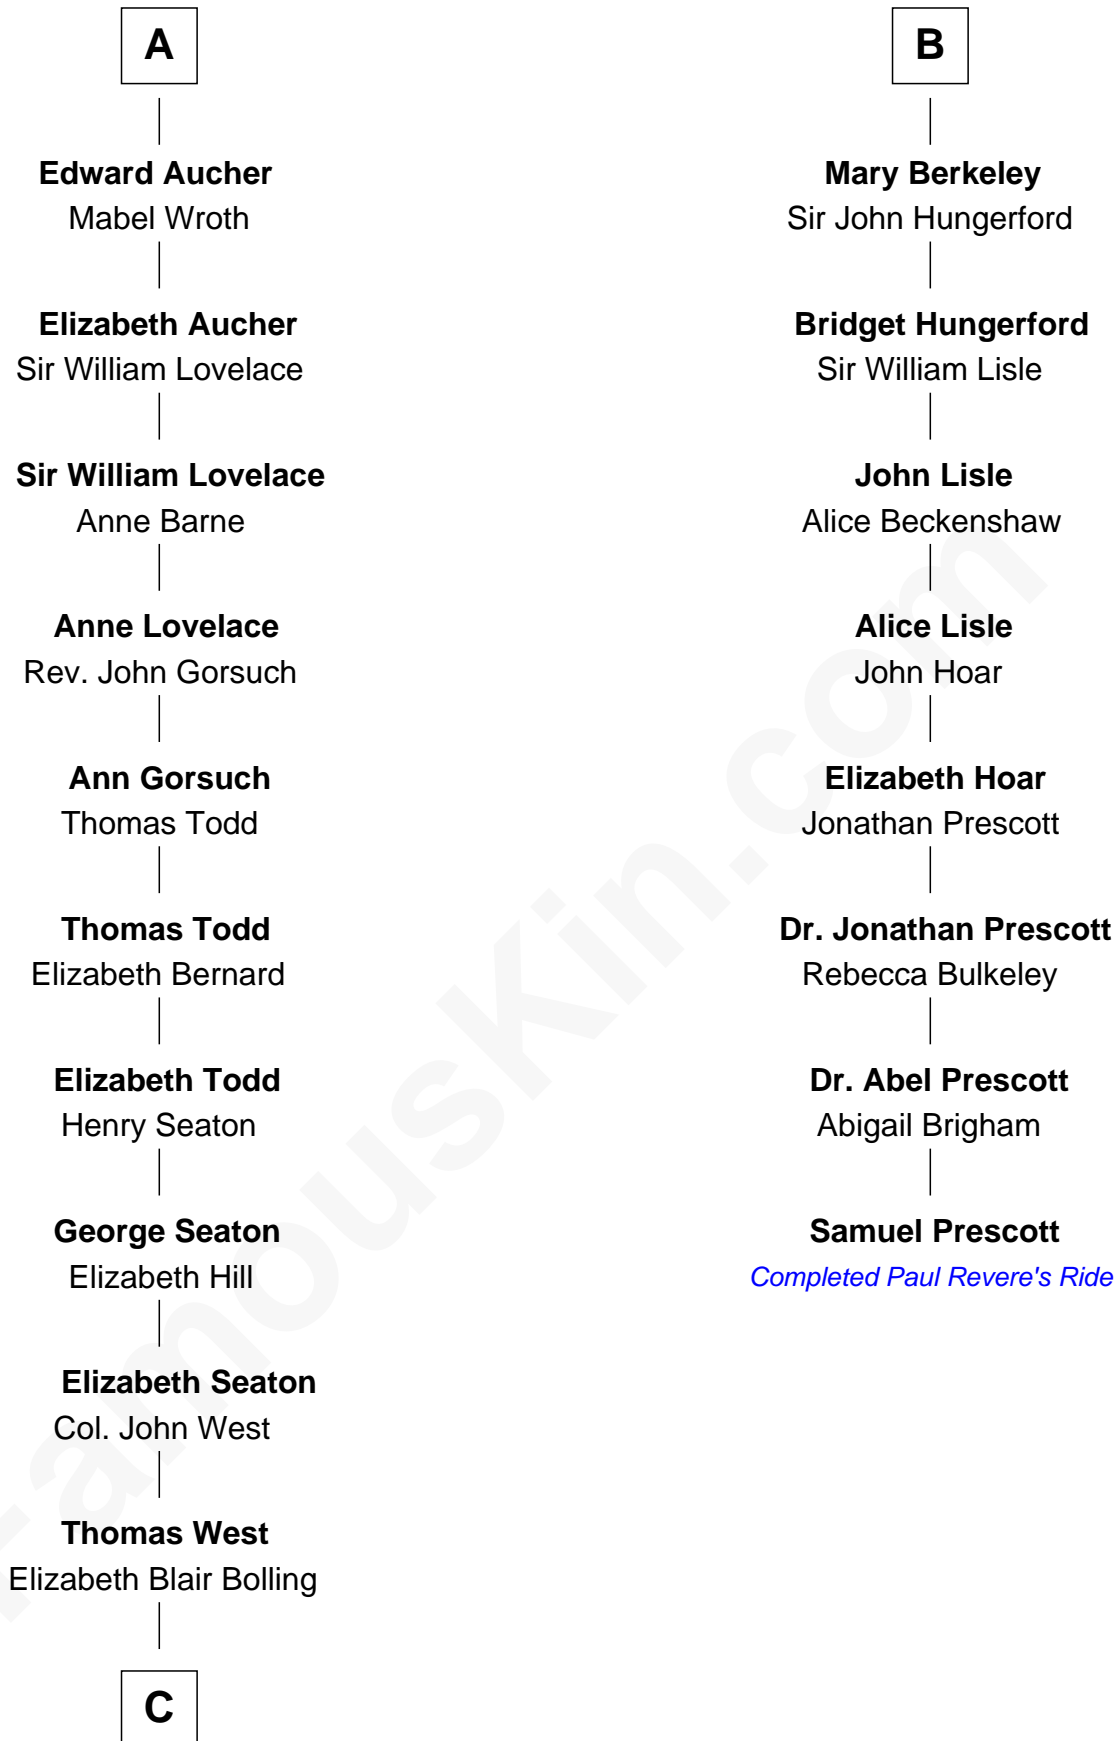

FamousKin.com
Relationship Chart of
Admiral Richard Byrd
Polar Explorer

14th cousin 7 times removed of

Samuel Prescott
Completed Paul Revere's Midnight Ride

C

Eliza Bolling West
Dr. Joel Walker Flood

Col. Henry De La Warr Flood
Mary Elizabeth Trent

Joel Walker Flood
Ella Faulkner

Eleanor Bolling Flood
Richard Evelyn Byrd

Admiral Richard Byrd
Polar Explorer

FamousKin.com