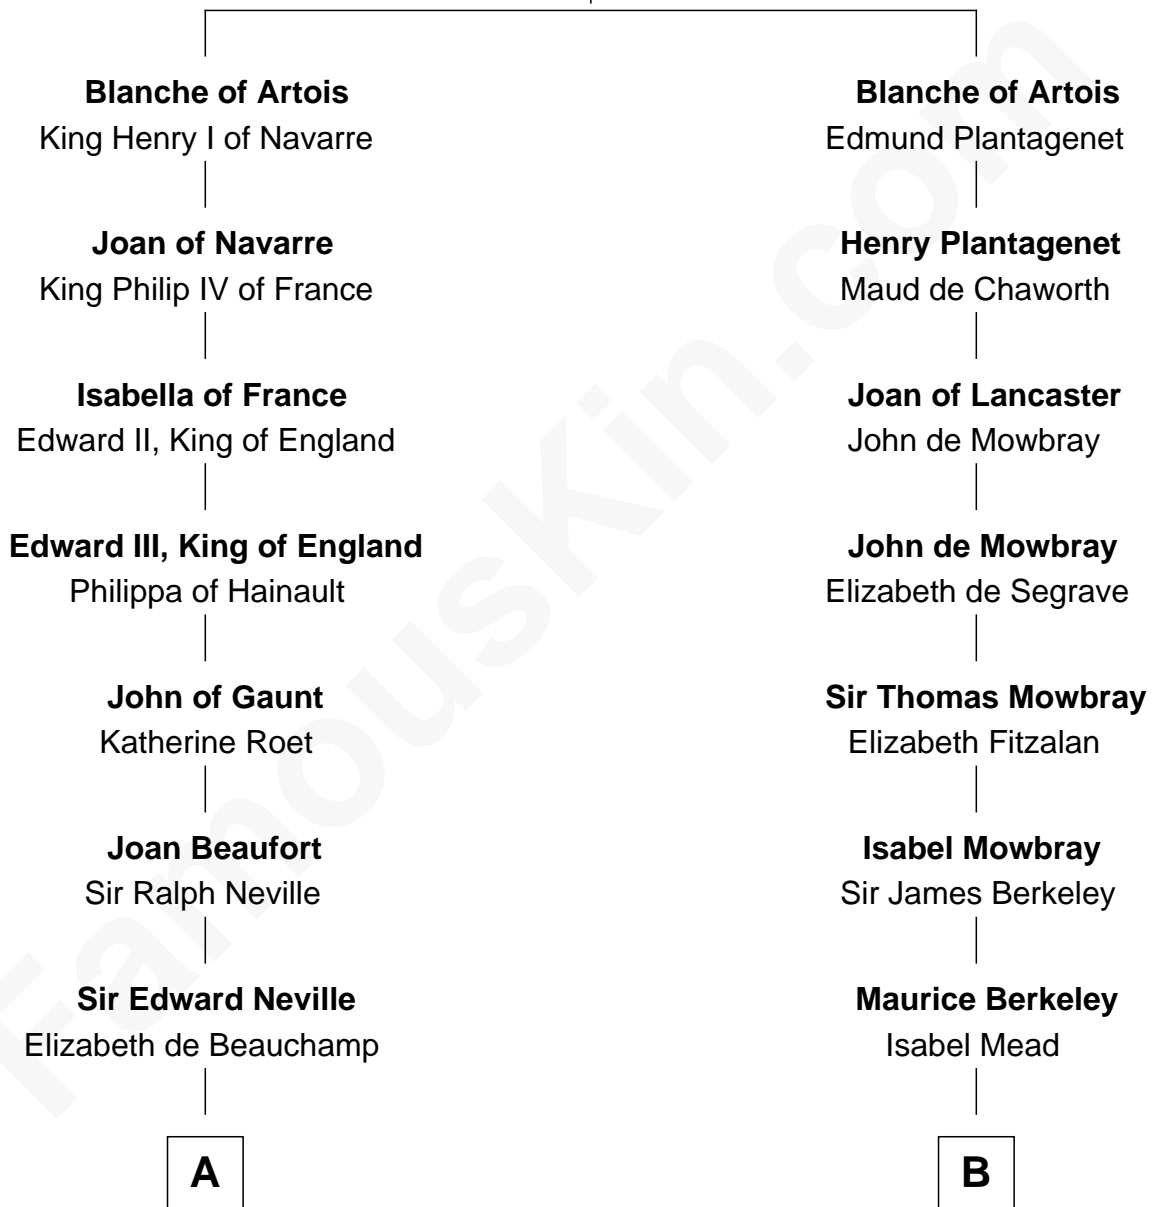

## Relationship Chart of

### Admiral Richard Byrd

*Polar Explorer*

17th cousin 4 times removed of

**Samuel Prescott**

*Completed Paul Revere's Midnight Ride*

**Robert I, Count of Artois**

Matilda of Brabant

**C**

—  
**Thomas Taylor Byrd**

Mary Armistead

—  
**Richard Evelyn Byrd**

Anne Harrison

—  
**Col. William Byrd**  
Jane Meriwether Rivers

—  
**Richard Evelyn Byrd**

Eleanor Bolling Flood

—  
**Admiral Richard Byrd**