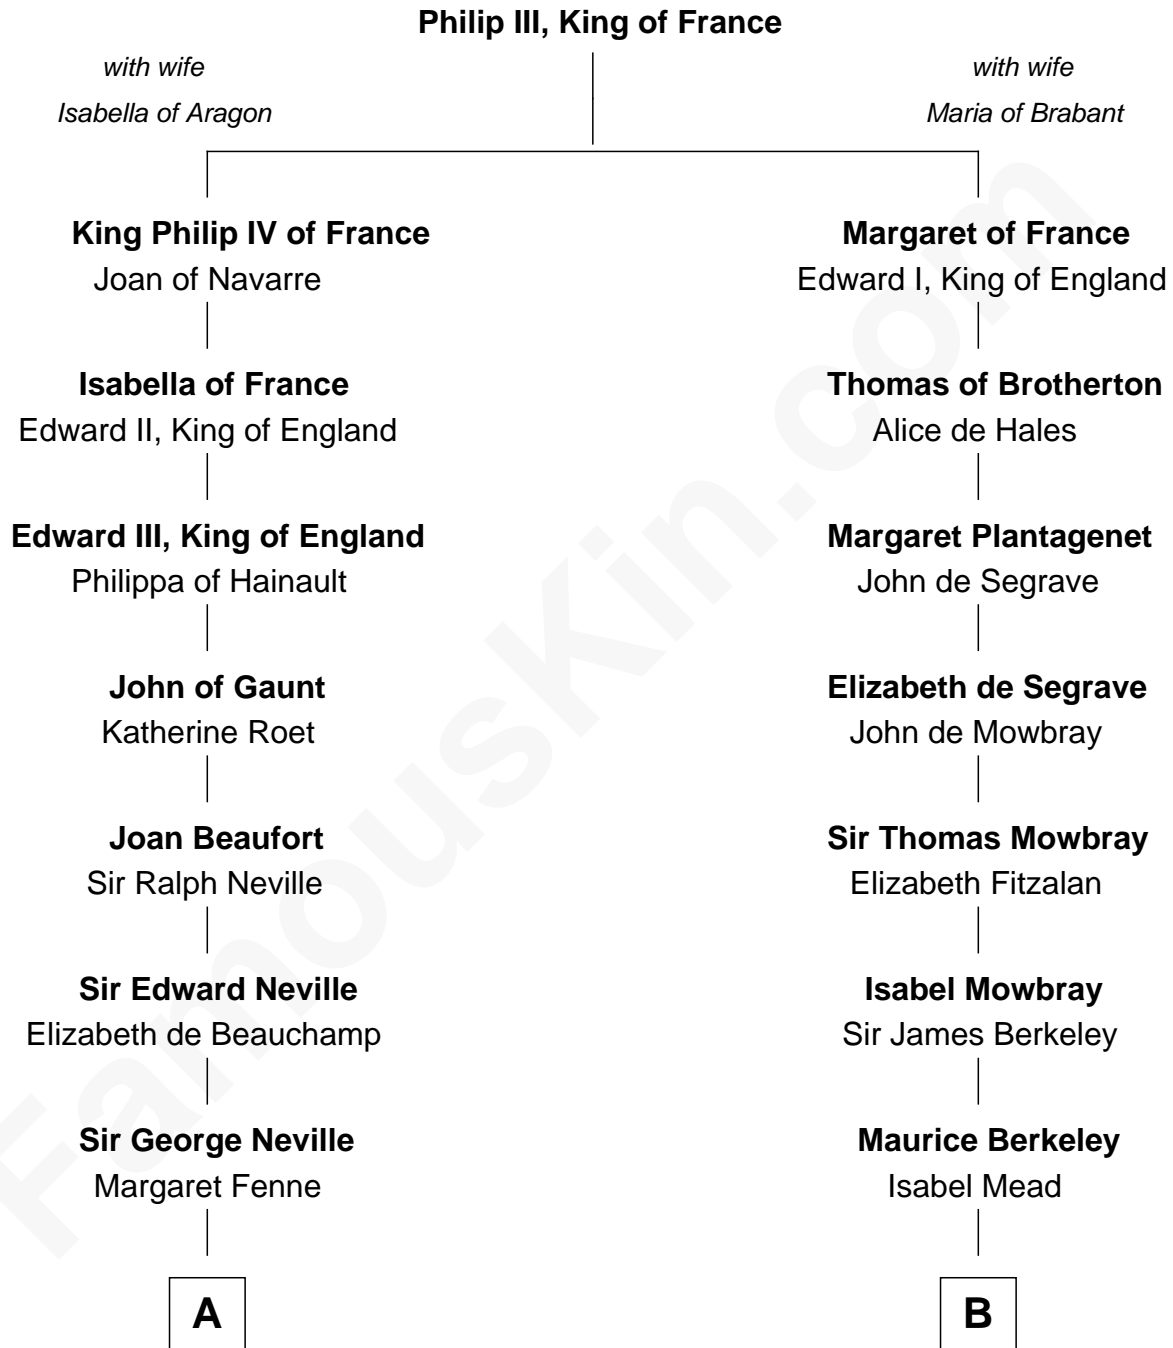

FamousKin.com
Relationship Chart of
Admiral Richard Byrd
Polar Explorer

17th cousin 3 times removed of

Samuel Prescott

Completed Paul Revere's Midnight Ride

C

Richard Evelyn Byrd

Anne Harrison

Col. William Byrd

Jane Meriwether Rivers

Richard Evelyn Byrd

Eleanor Bolling Flood

Admiral Richard Byrd

Polar Explorer

FamousKin.com