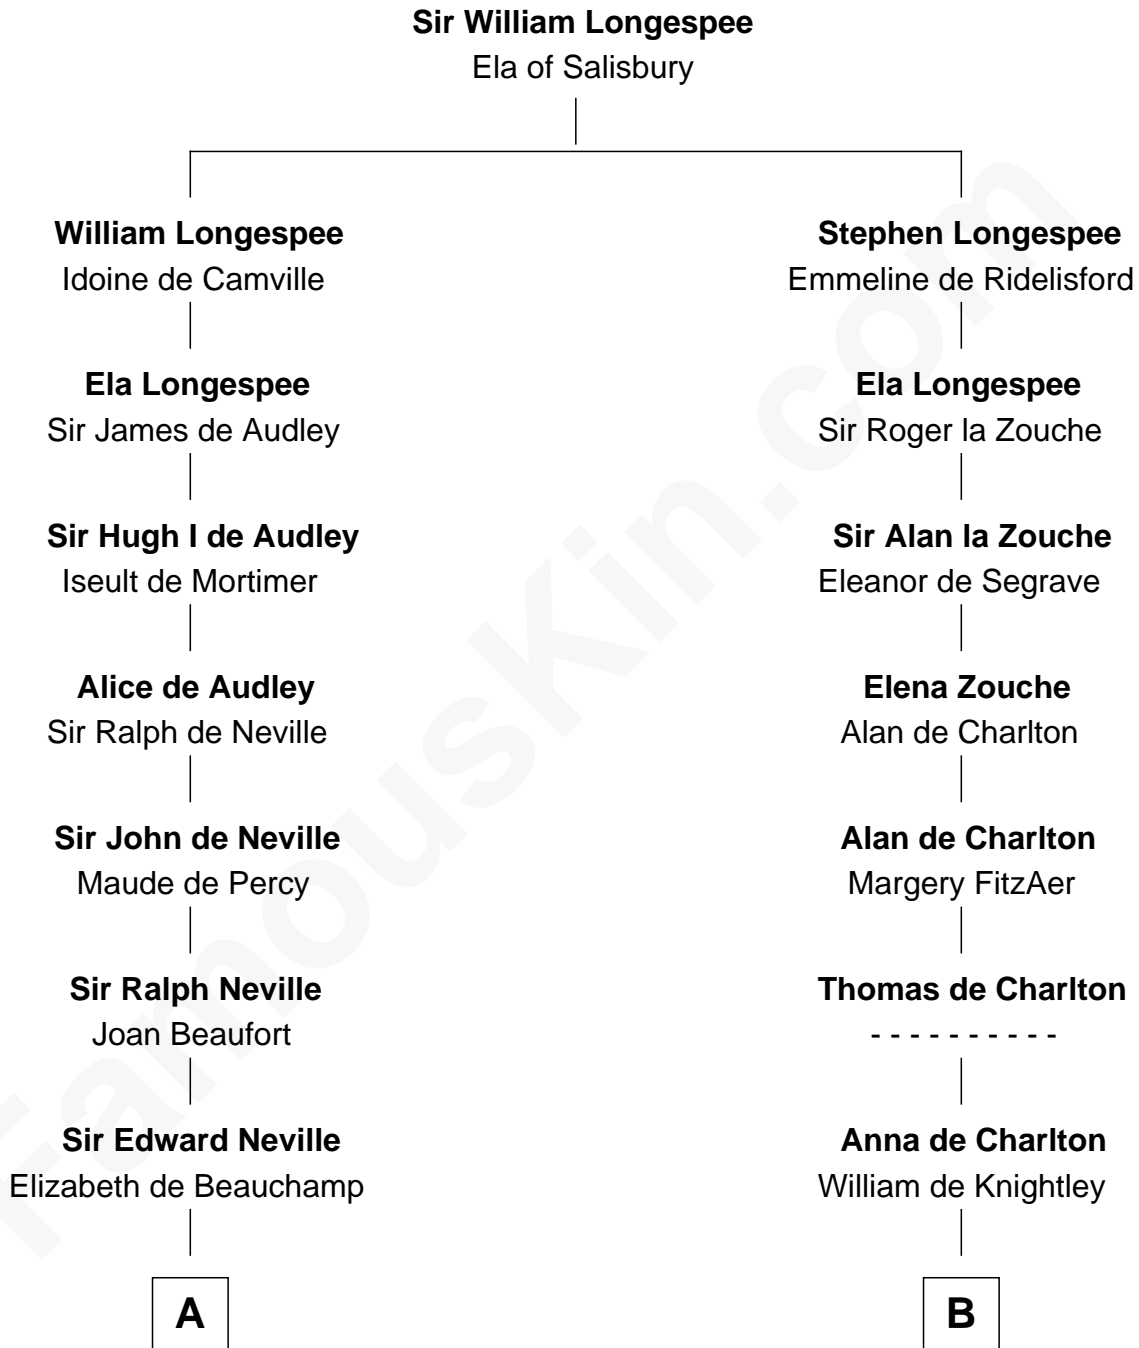

FamousKin.com
Relationship Chart of
Admiral Richard Byrd
Polar Explorer

18th cousin 3 times removed of

Samuel Prescott
Completed Paul Revere's Midnight Ride

C

Thomas Taylor Byrd

Mary Armistead

Richard Evelyn Byrd

Anne Harrison

Col. William Byrd

Jane Meriwether Rivers

Richard Evelyn Byrd

Eleanor Bolling Flood

Admiral Richard Byrd

Polar Explorer

D

Dr. Abel Prescott

Abigail Brigham

Samuel Prescott

Completed Paul Revere's Ride

FamousKin.com