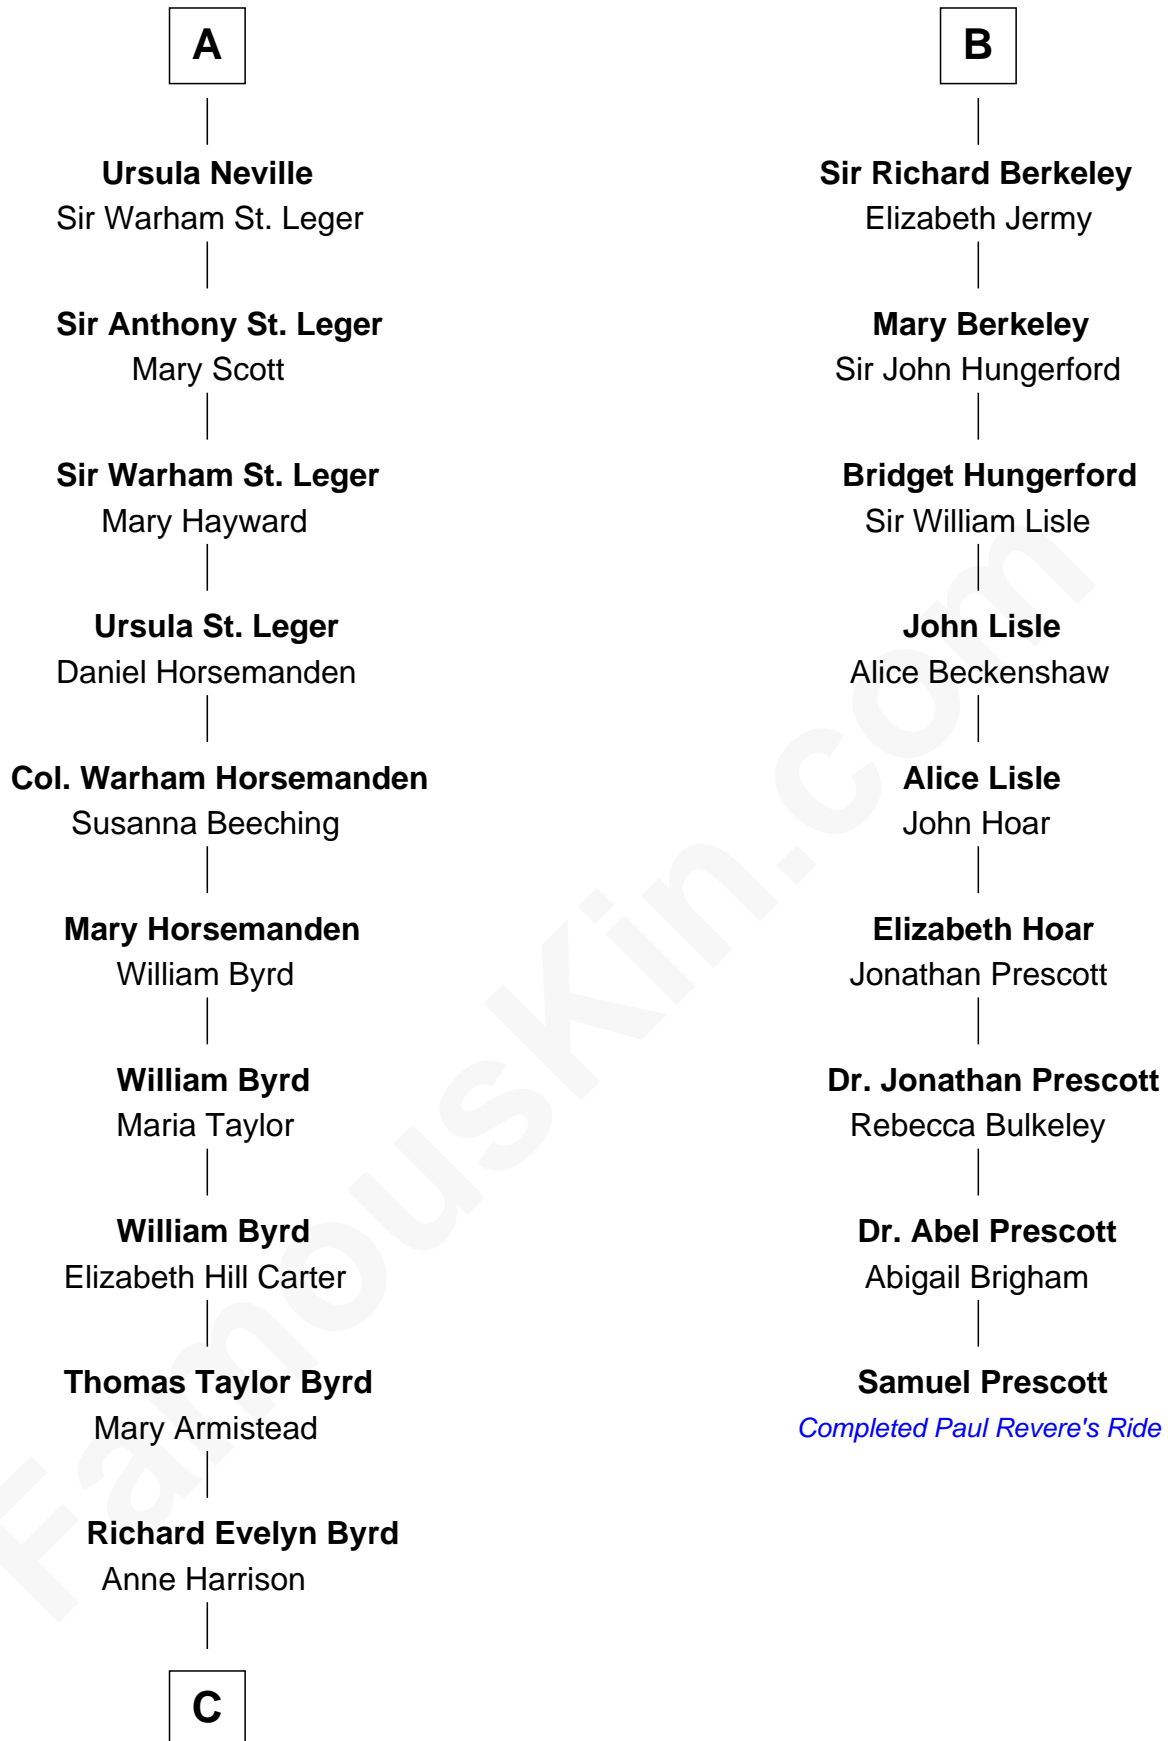

**FamousKin.com**  
**Relationship Chart of**  
**Admiral Richard Byrd**  
*Polar Explorer*

15th cousin 4 times removed of

**Samuel Prescott**  
*Completed Paul Revere's Midnight Ride*

**Sir Maurice de Berkeley**  
 Eve la Zouche

**Eleanor Percy**  
 Edward Stafford

**Mary Stafford**  
 George Neville

**A**

**Maurice de Berkeley**  
 Margaret - - - - -

**Thomas Berkeley**  
 Catherine Botetourte

**Maurice Berkeley**  
 Johanna Denham

**Maurice Berkeley**  
 Ellen Montfort

**Sir William Berkeley**  
 Anne Stafford

**Richard Berkeley**  
 Elizabeth Conningsby

**Sir John Berkeley**  
 Isabel Dennis

**B**

**C**

—  
**Col. William Byrd**  
Jane Meriwether Rivers

—  
**Richard Evelyn Byrd**  
Eleanor Bolling Flood

—  
**Admiral Richard Byrd**  
*Polar Explorer*

FamousKin.com