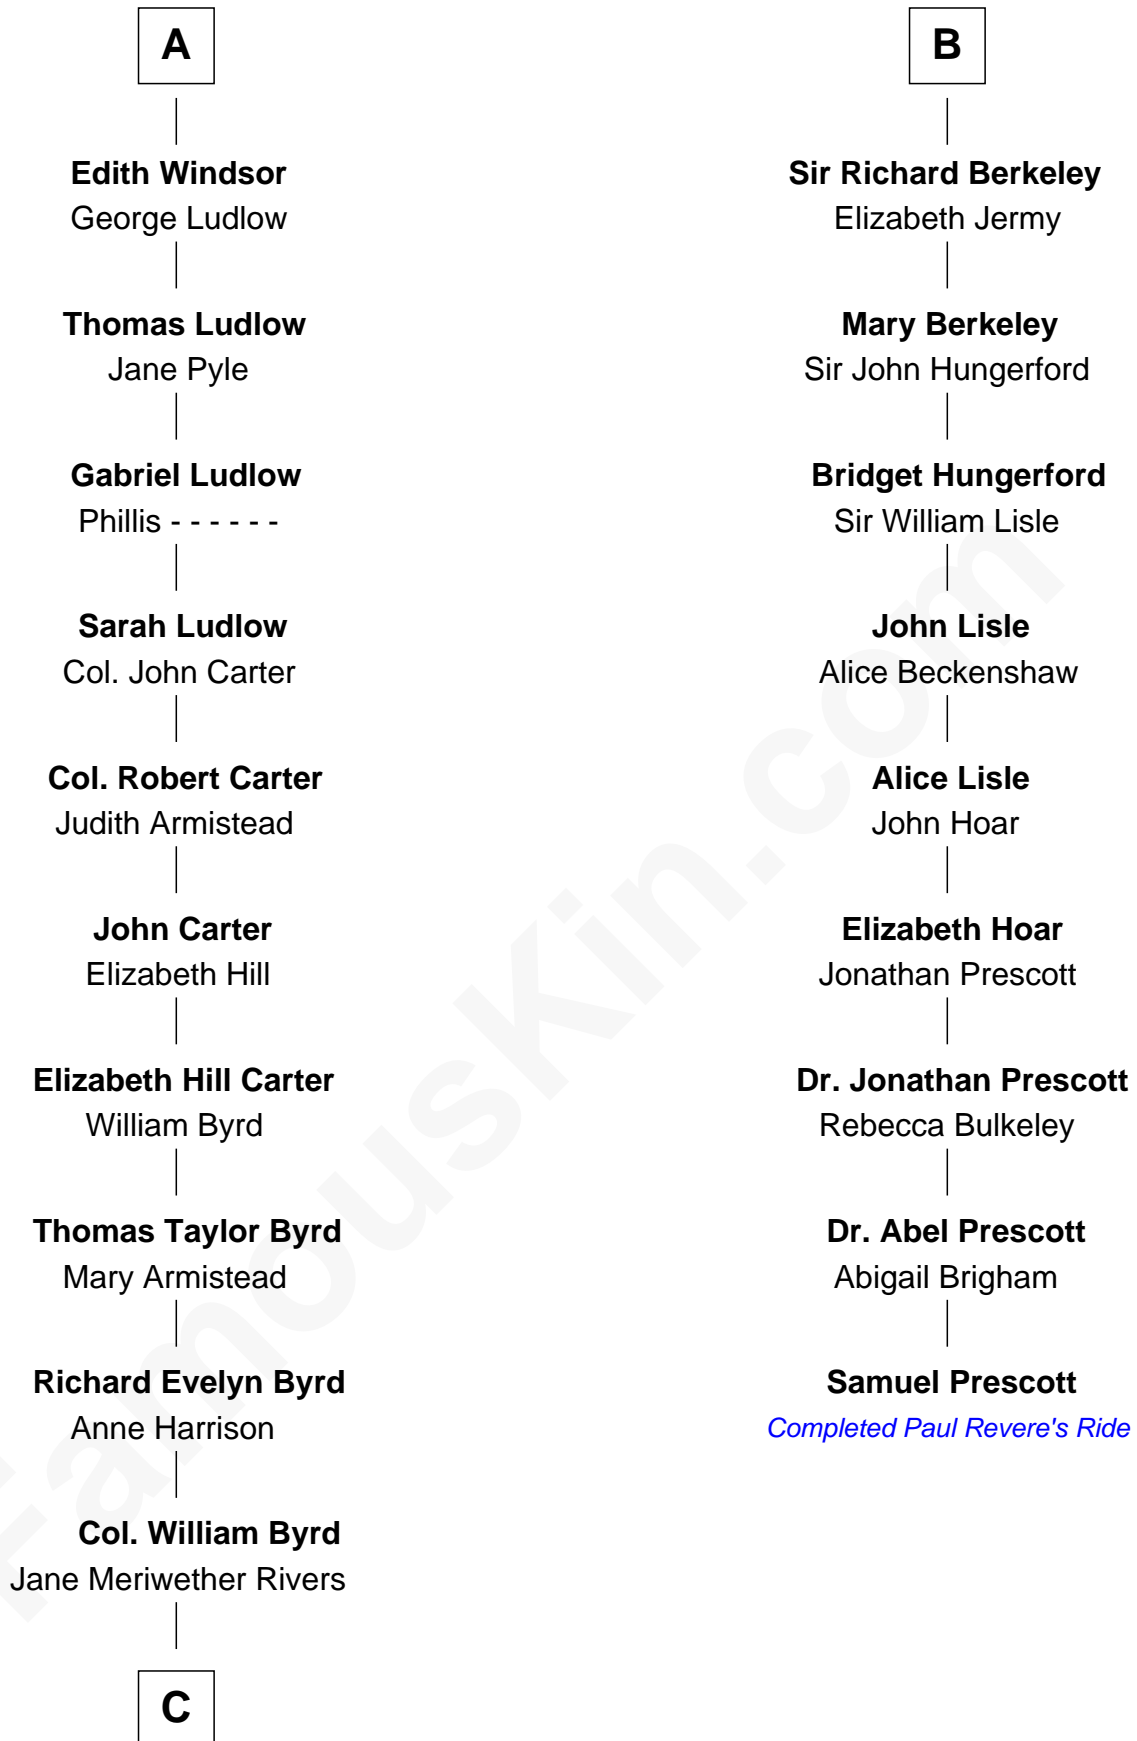

FamousKin.com

Relationship Chart of

Admiral Richard Byrd

Polar Explorer

15th cousin 3 times removed of

Samuel Prescott

Completed Paul Revere's Midnight Ride

Humphrey de Bohun
Elizabeth Plantagenet

C

Richard Evelyn Byrd
Eleanor Bolling Flood

Admiral Richard Byrd
Polar Explorer

FamousKin.com