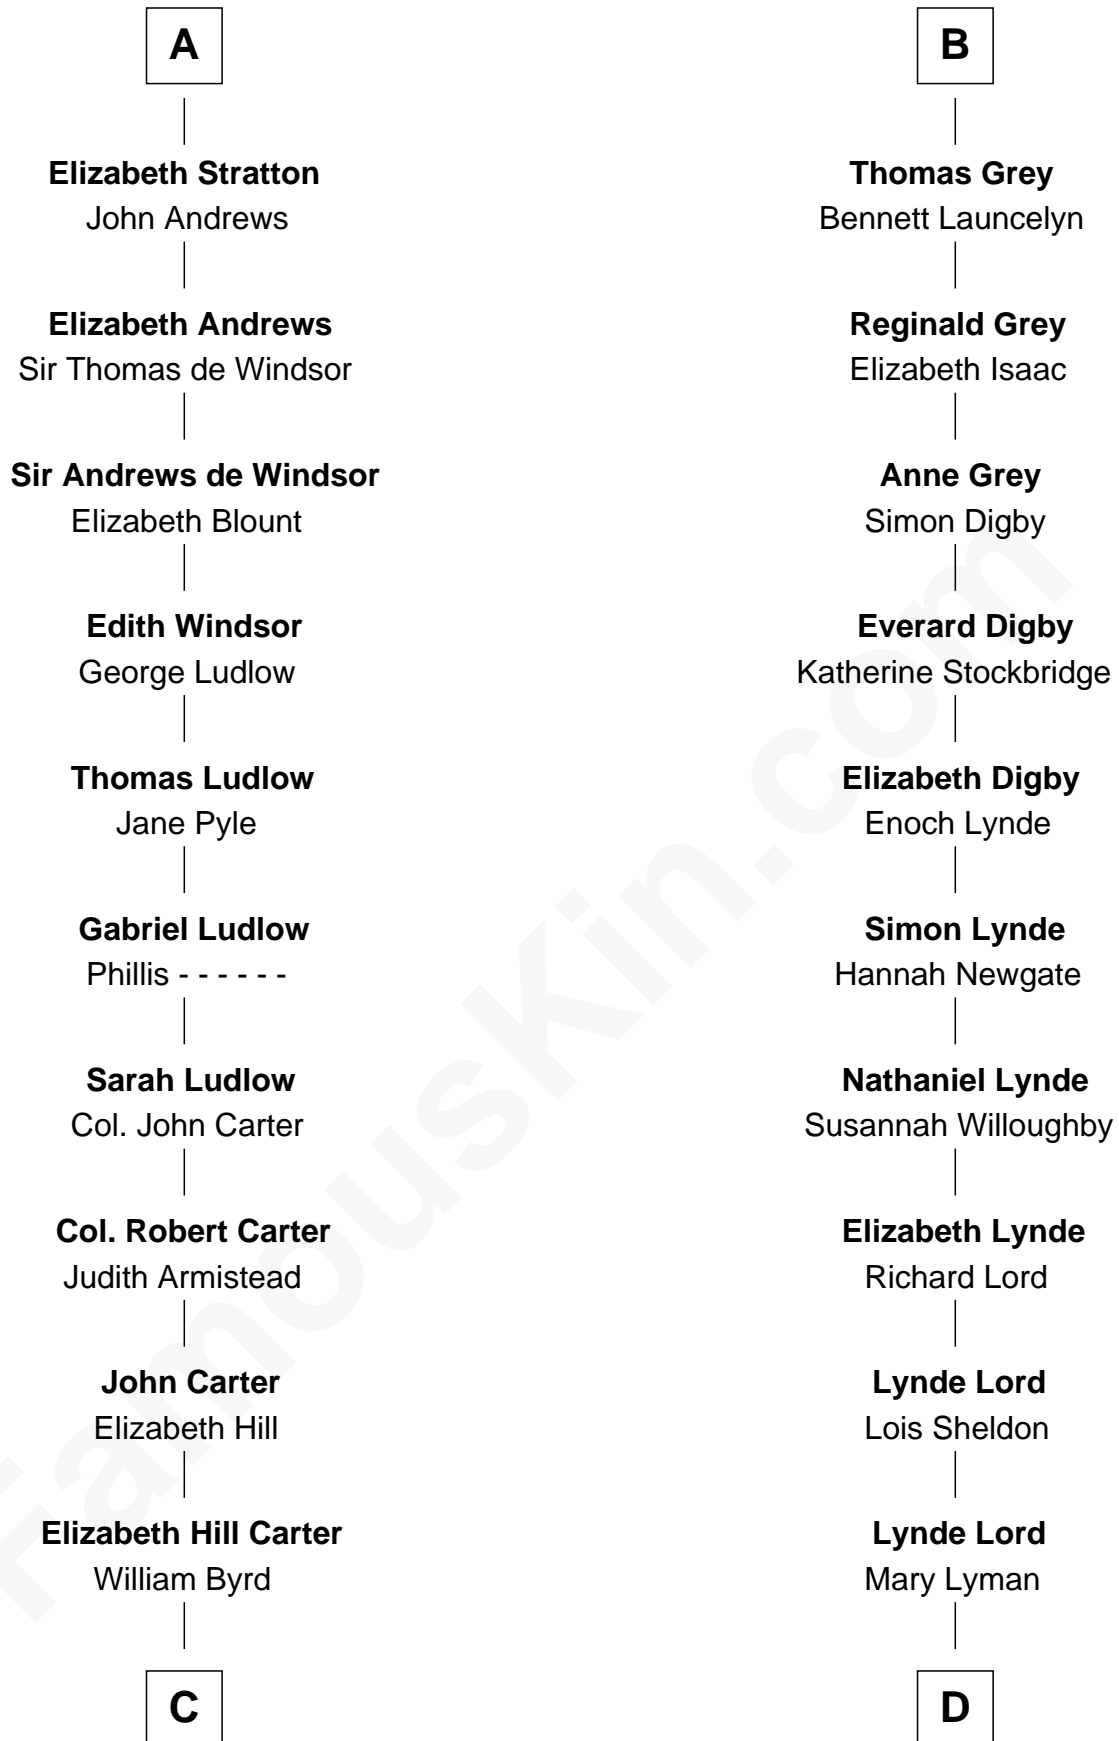

FamousKin.com
Relationship Chart of
Admiral Richard Byrd
Polar Explorer

19th cousin 2 times removed of
J.P. Morgan
American Banker and Art Collector

C

Thomas Taylor Byrd

Mary Armistead

Richard Evelyn Byrd

Anne Harrison

Col. William Byrd

Jane Meriwether Rivers

Richard Evelyn Byrd

Eleanor Bolling Flood

Admiral Richard Byrd

Polar Explorer

D

Mary Sheldon Lord