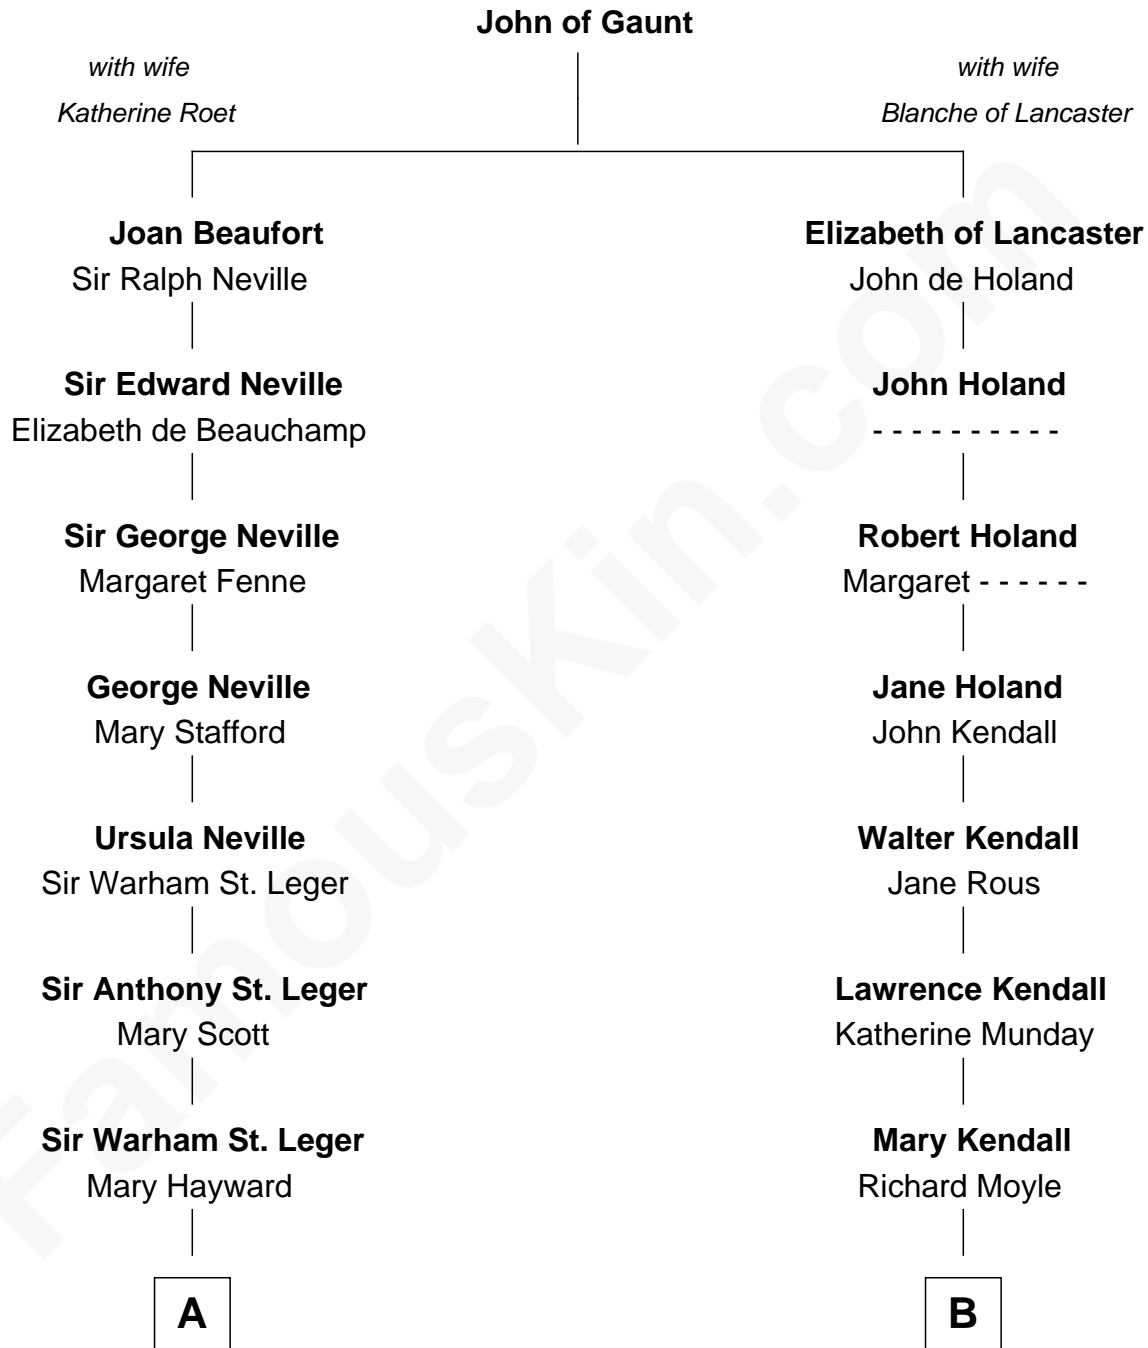

FamousKin.com
Relationship Chart of
Admiral Richard Byrd
Polar Explorer

16th cousin 1 time removed of
Juliette Gordon Low
Founder of the Girl Scouts

A

Ursula St. Leger
Daniel Horsemanden

Col. Warham Horsemanden
Susanna Beeching

Mary Horsemanden
William Byrd

William Byrd
Maria Taylor

William Byrd
Elizabeth Hill Carter

Thomas Taylor Byrd
Mary Armistead

Richard Evelyn Byrd
Anne Harrison

Col. William Byrd
Jane Meriwether Rivers

Richard Evelyn Byrd
Eleanor Bolling Flood

Admiral Richard Byrd
Polar Explorer

B

Loveday Moyle
Henry Ashe

Prudence Ashe
Oliver Mainwaring

Oliver Mainwaring
Hannah Raymond

Love Mainwaring
John Richards

George Richards
Hester Hough

Mary Richards
Alexander Wolcott