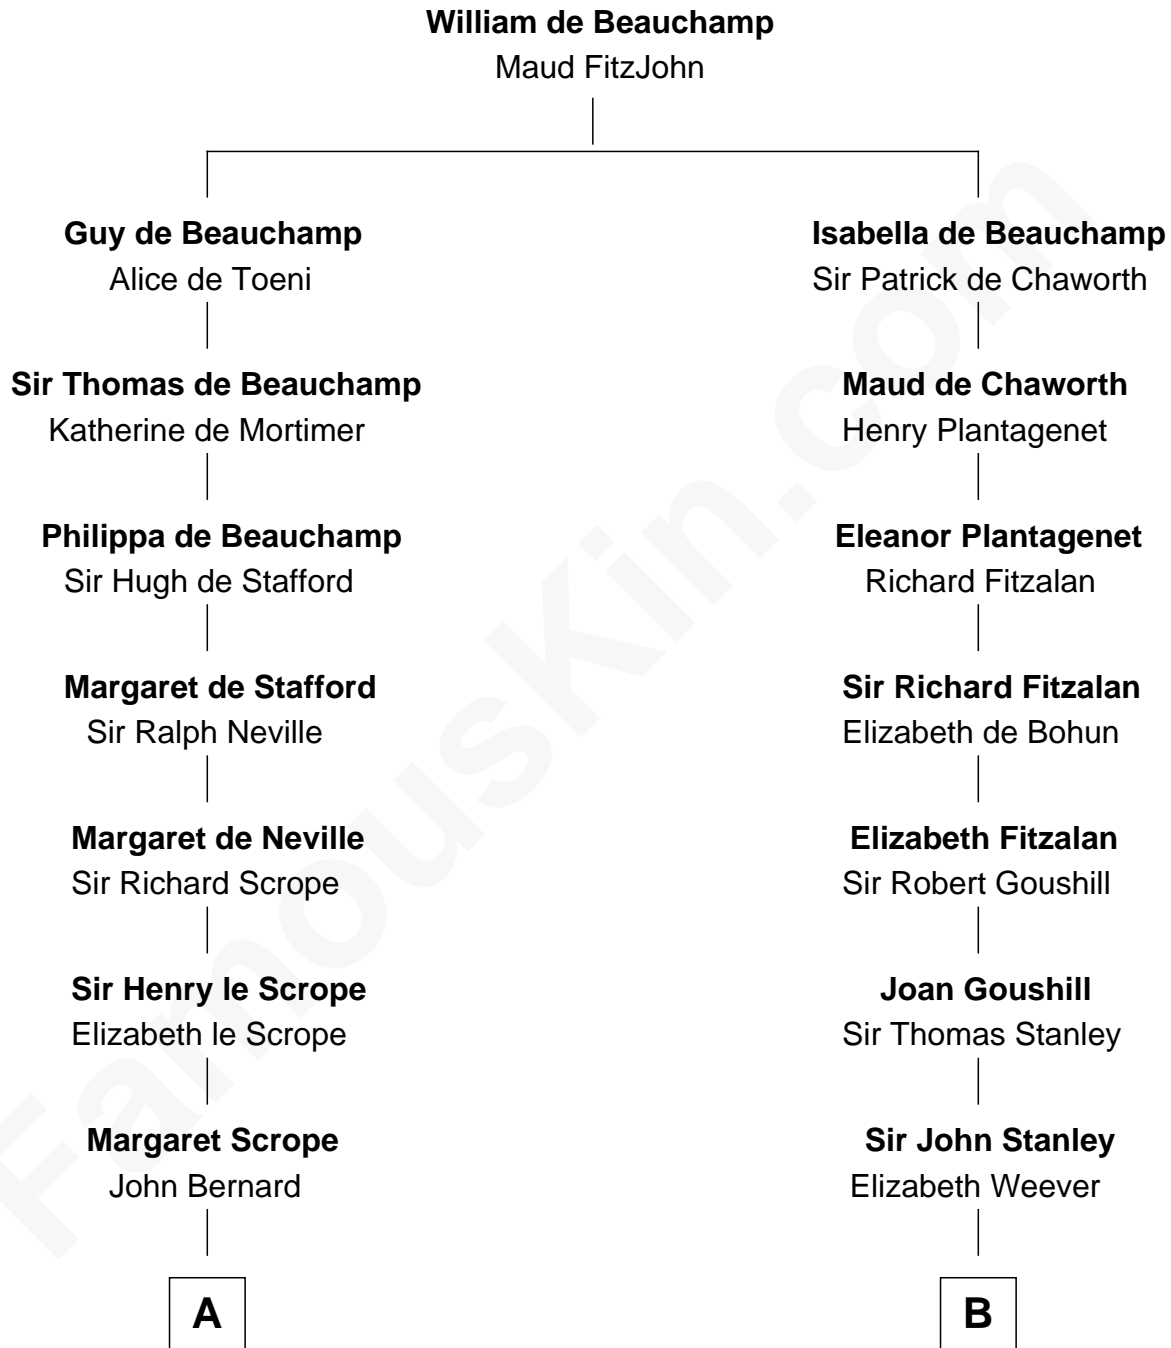

**FamousKin.com**  
**Relationship Chart of**  
**Admiral Richard Byrd**  
*Polar Explorer*

19th cousin 1 time removed of  
**Juliette Gordon Low**  
*Founder of the Girl Scouts*

**C**

**Col. William Byrd**  
Jane Meriwether Rivers

**Richard Evelyn Byrd**  
Eleanor Bolling Flood

**Admiral Richard Byrd**  
*Polar Explorer*

**D**

**Frances Wolcott**  
Arthur William Magill

**Juliette Augusta Magill**  
John Harris Kinzie

**Eleanor Lytle Kinzie**  
William Washington Gordon

**Juliette Gordon Low**  
*Founder of the Girl Scouts*