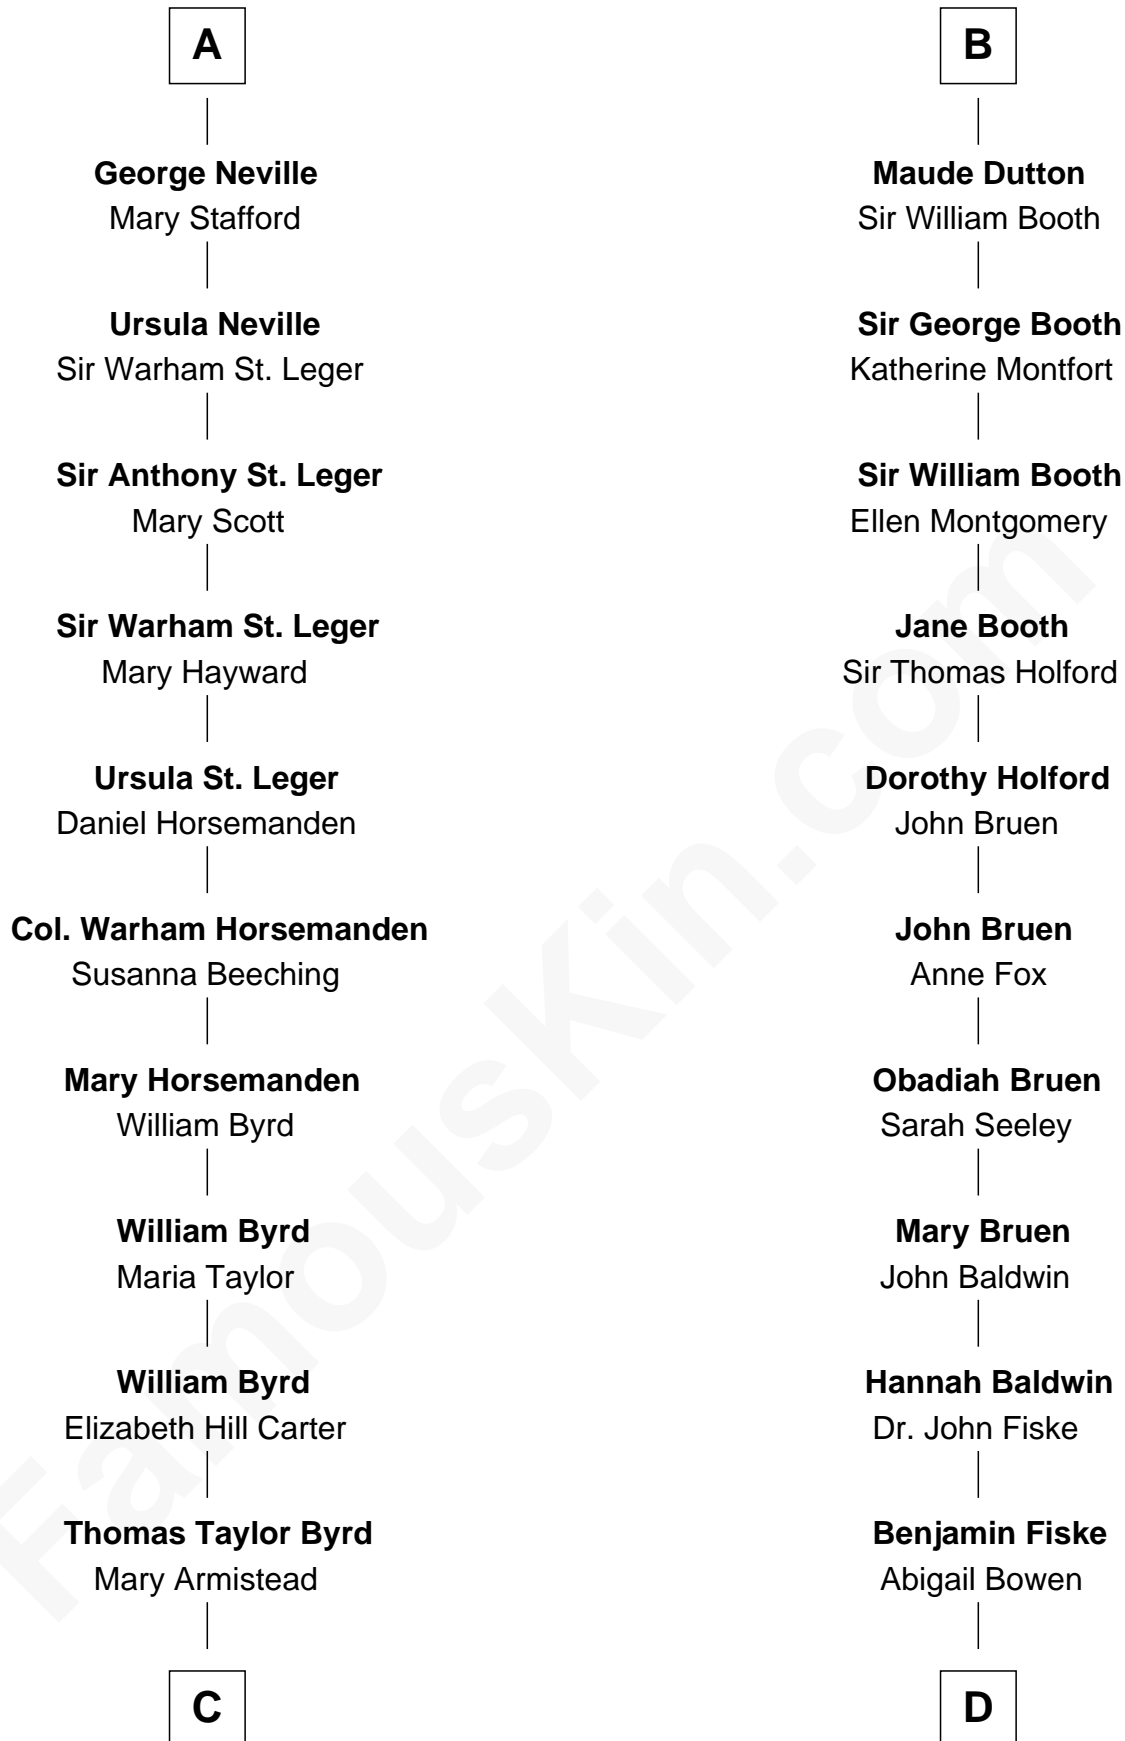

FamousKin.com

Relationship Chart of

Admiral Richard Byrd

Polar Explorer

20th cousin of

Stephen A. Douglas

Participated in Lincoln-Douglas Debates

Alan la Zouche

Sir Roger la Zouche

Ela Longespee

Sir Alan la Zouche

Eleanor de Segrave

Maude la Zouche

Sir Robert de Holland

Maude de Holland

Sir Thomas de Swinerton

Sir Robert de Swinerton

Elizabeth de Beke

Maud de Swinerton

Sir John Savage

Margaret Savage

Sir John Dutton

B

C

Richard Evelyn Byrd

Anne Harrison

Col. William Byrd
Jane Meriwether Rivers

Richard Evelyn Byrd
Eleanor Bolling Flood

Admiral Richard Byrd
Polar Explorer

D

Benjamin Fiske

Susannah Briggs