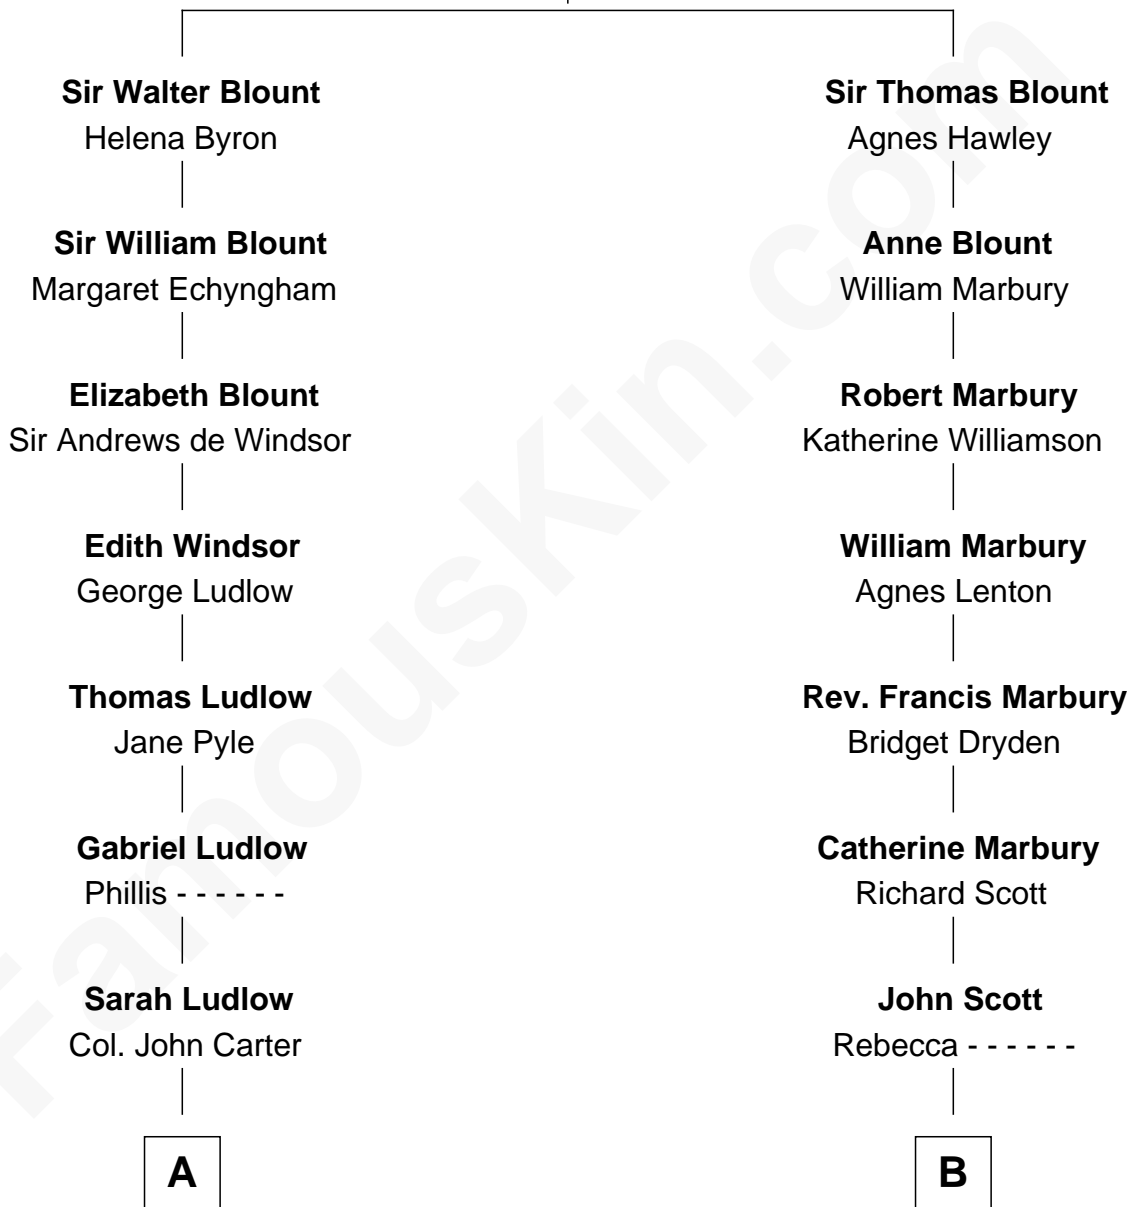

FamousKin.com
Relationship Chart of
Admiral Richard Byrd
Polar Explorer

14th cousin 4 times removed of

Britney Spears
Singer, Entertainer

Sir Thomas Blount
 Margaret de Gresley

C

James Parnell Spears

Lynne Irene Bridges

Britney Spears

Singer, Entertainer

FamousKin.com