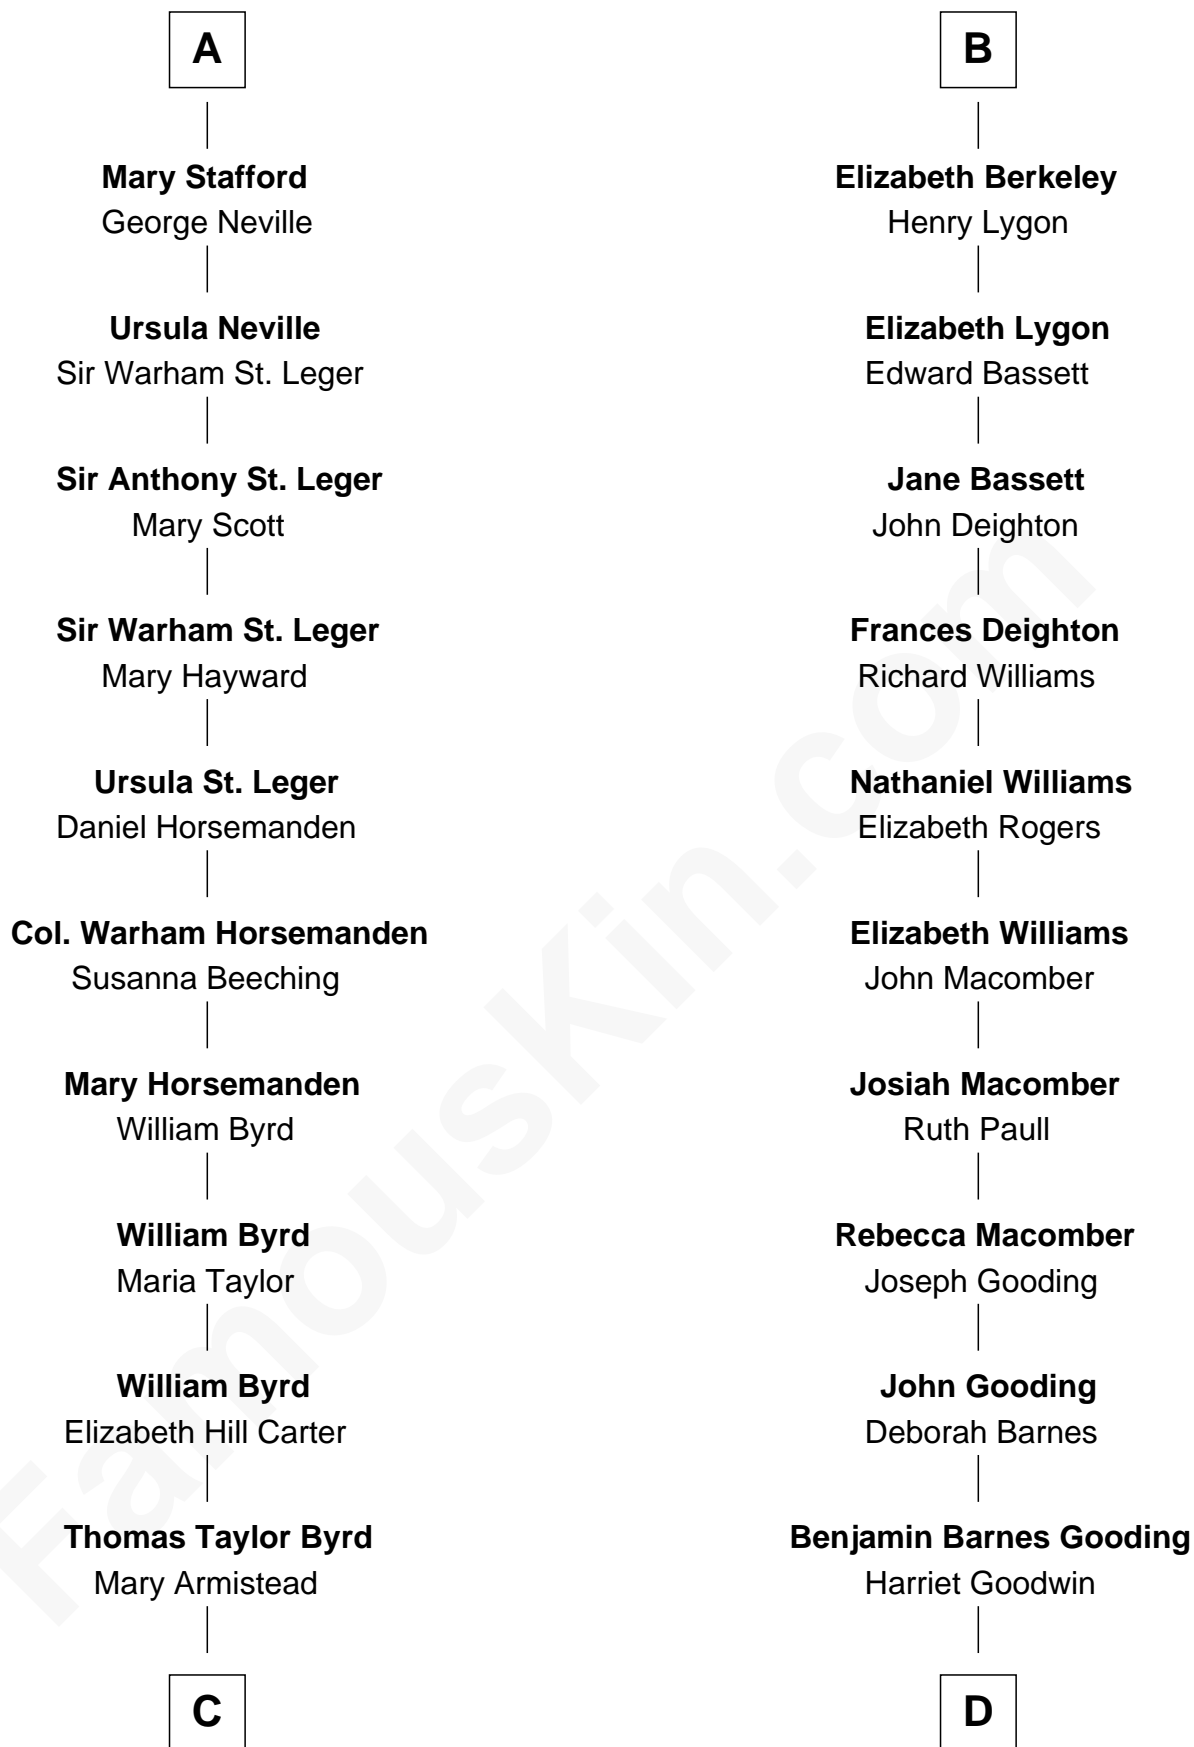

FamousKin.com
Relationship Chart of
Admiral Richard Byrd
Polar Explorer

18th cousin 2 times removed of

Mary Winthrop Gooding
Prolific Mayflower Descendant

Henry Plantagenet
 Maud de Chaworth

Mary Plantagenet
 Henry de Percy

Sir Henry Percy
 Margaret de Neville

Sir Henry Percy
 Elizabeth Mortimer

Sir Henry Percy
 Eleanor Neville

Sir Henry Percy
 Eleanor Poynings

Henry Percy
 Maud Herbert

Eleanor Percy
 Edward Stafford

A

Joan of Lancaster
 John de Mowbray

John de Mowbray
 Elizabeth de Segrave

Sir Thomas Mowbray
 Elizabeth Fitzalan

Isabel Mowbray
 Sir James Berkeley

Maurice Berkeley
 Isabel Mead

Anne Berkeley
 Sir William Dennis

Isabel Dennis
 Sir John Berkeley

B

C

Richard Evelyn Byrd
Anne Harrison

Col. William Byrd
Jane Meriwether Rivers

Richard Evelyn Byrd
Eleanor Bolling Flood

Admiral Richard Byrd
Polar Explorer

D

Benjamin Winthrop Gooding
Lydia Sprague Freeman