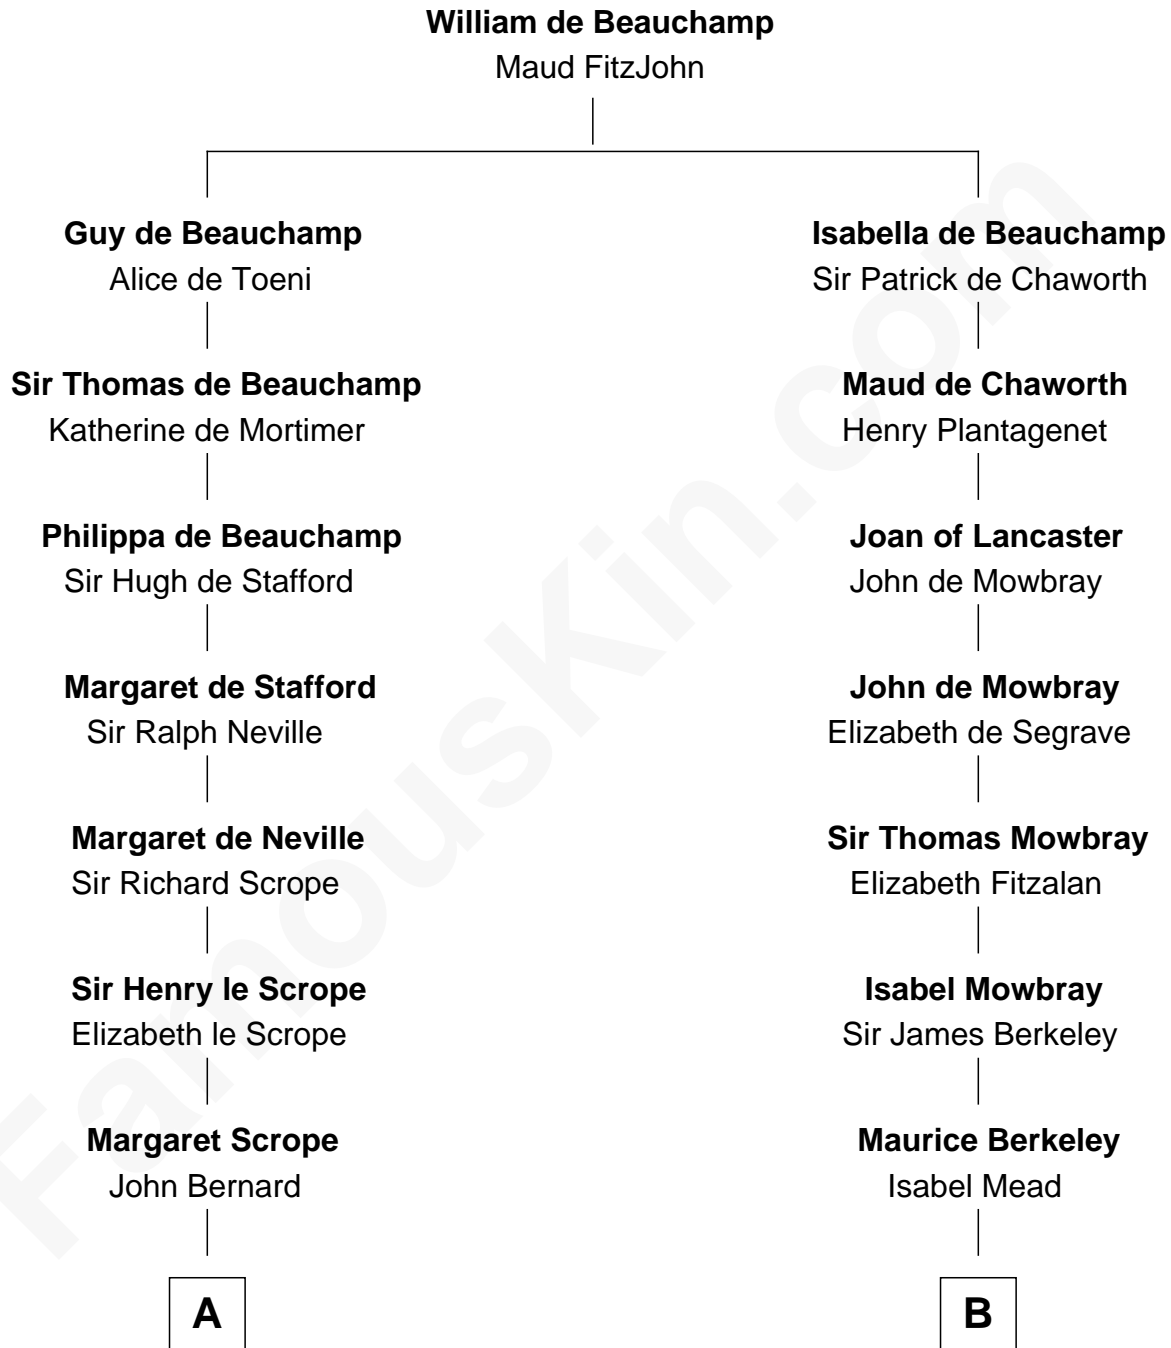

**FamousKin.com**  
**Relationship Chart of**  
**Admiral Richard Byrd**  
*Polar Explorer*

19th cousin 1 time removed of

**Mary Winthrop Gooding**  
*Prolific Mayflower Descendant*

**C**

**Col. William Byrd**  
Jane Meriwether Rivers

**Richard Evelyn Byrd**  
Eleanor Bolling Flood

**Admiral Richard Byrd**  
*Polar Explorer*

**D**

**John Gooding**  
Deborah Barnes

**Benjamin Barnes Gooding**  
Harriet Goodwin

**Benjamin Winthrop Gooding**  
Lydia Sprague Freeman

**Mary Winthrop Gooding**  
*Prolific Mayflower Descendant*

FamousKin.com