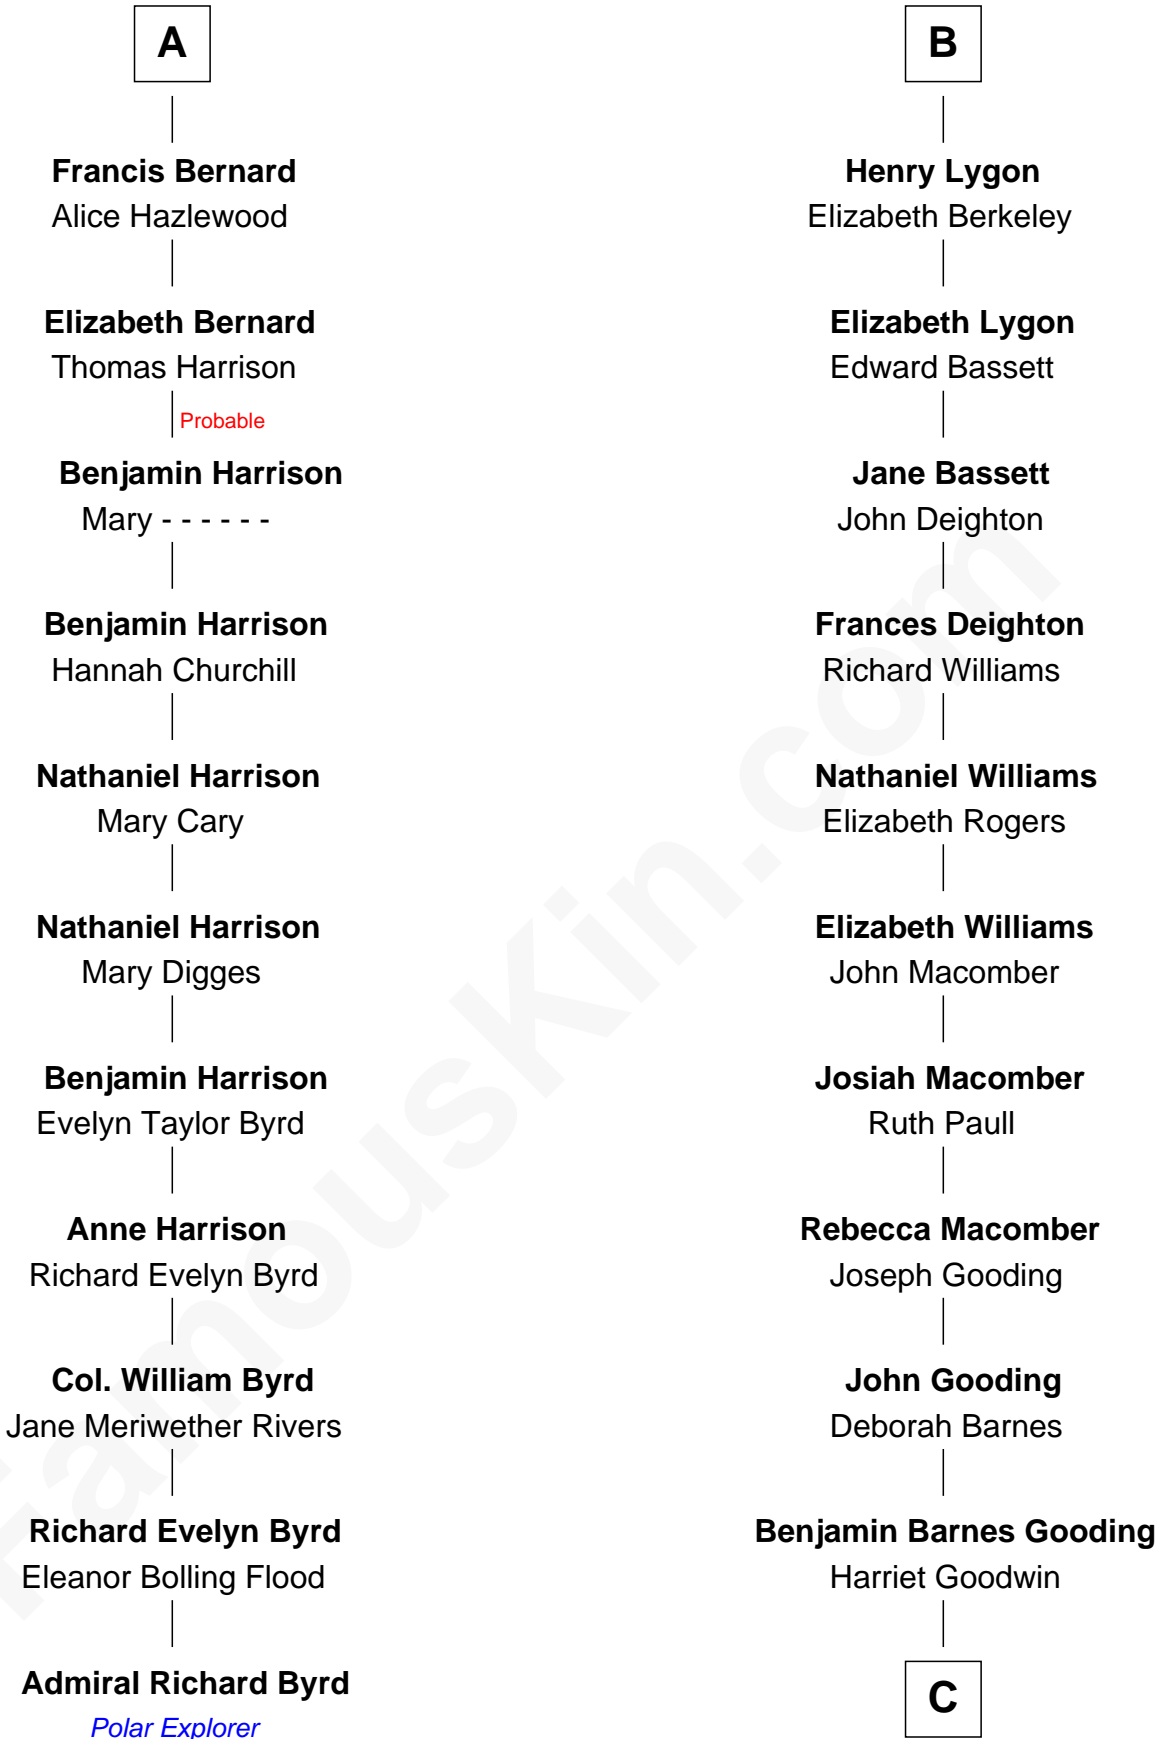

FamousKin.com
Relationship Chart of
Admiral Richard Byrd
Polar Explorer

17th cousin 1 time removed of

Mary Winthrop Gooding
Prolific Mayflower Descendant

C

Benjamin Winthrop Gooding

Lydia Sprague Freeman

Mary Winthrop Gooding

Prolific Mayflower Descendant

FamousKin.com