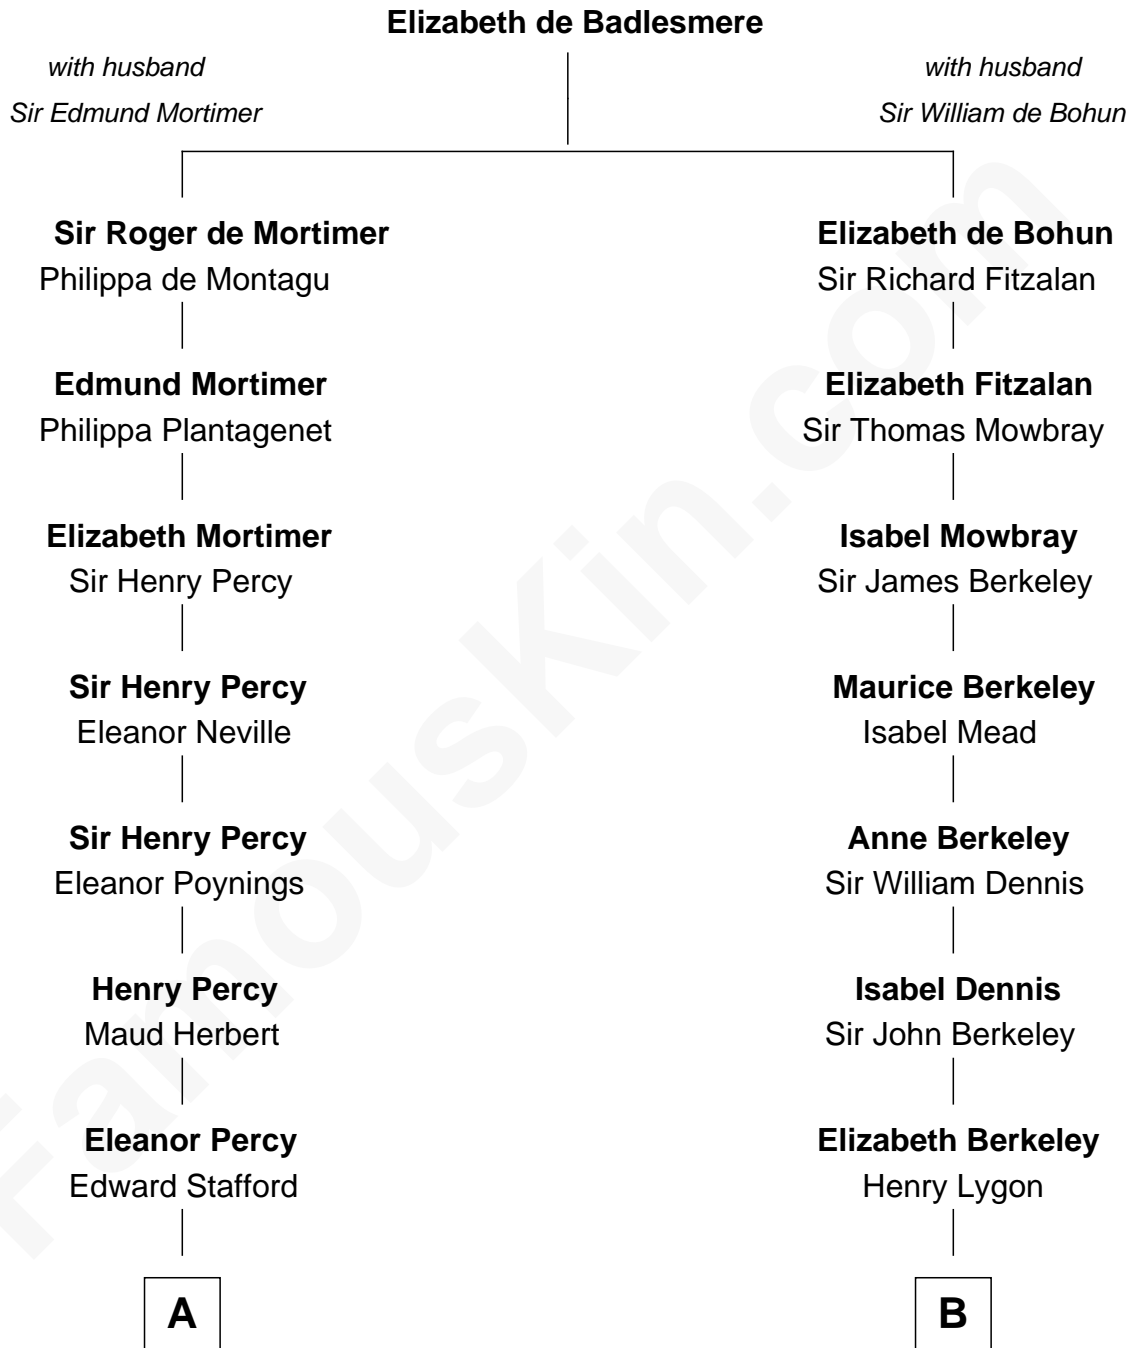

FamousKin.com
Relationship Chart of
Admiral Richard Byrd
Polar Explorer

17th cousin 3 times removed of

Mary Winthrop Gooding
Prolific Mayflower Descendant

C

Richard Evelyn Byrd

Anne Harrison

Col. William Byrd
Jane Meriwether Rivers

Richard Evelyn Byrd
Eleanor Bolling Flood

Admiral Richard Byrd

Polar Explorer

FamousKin.com