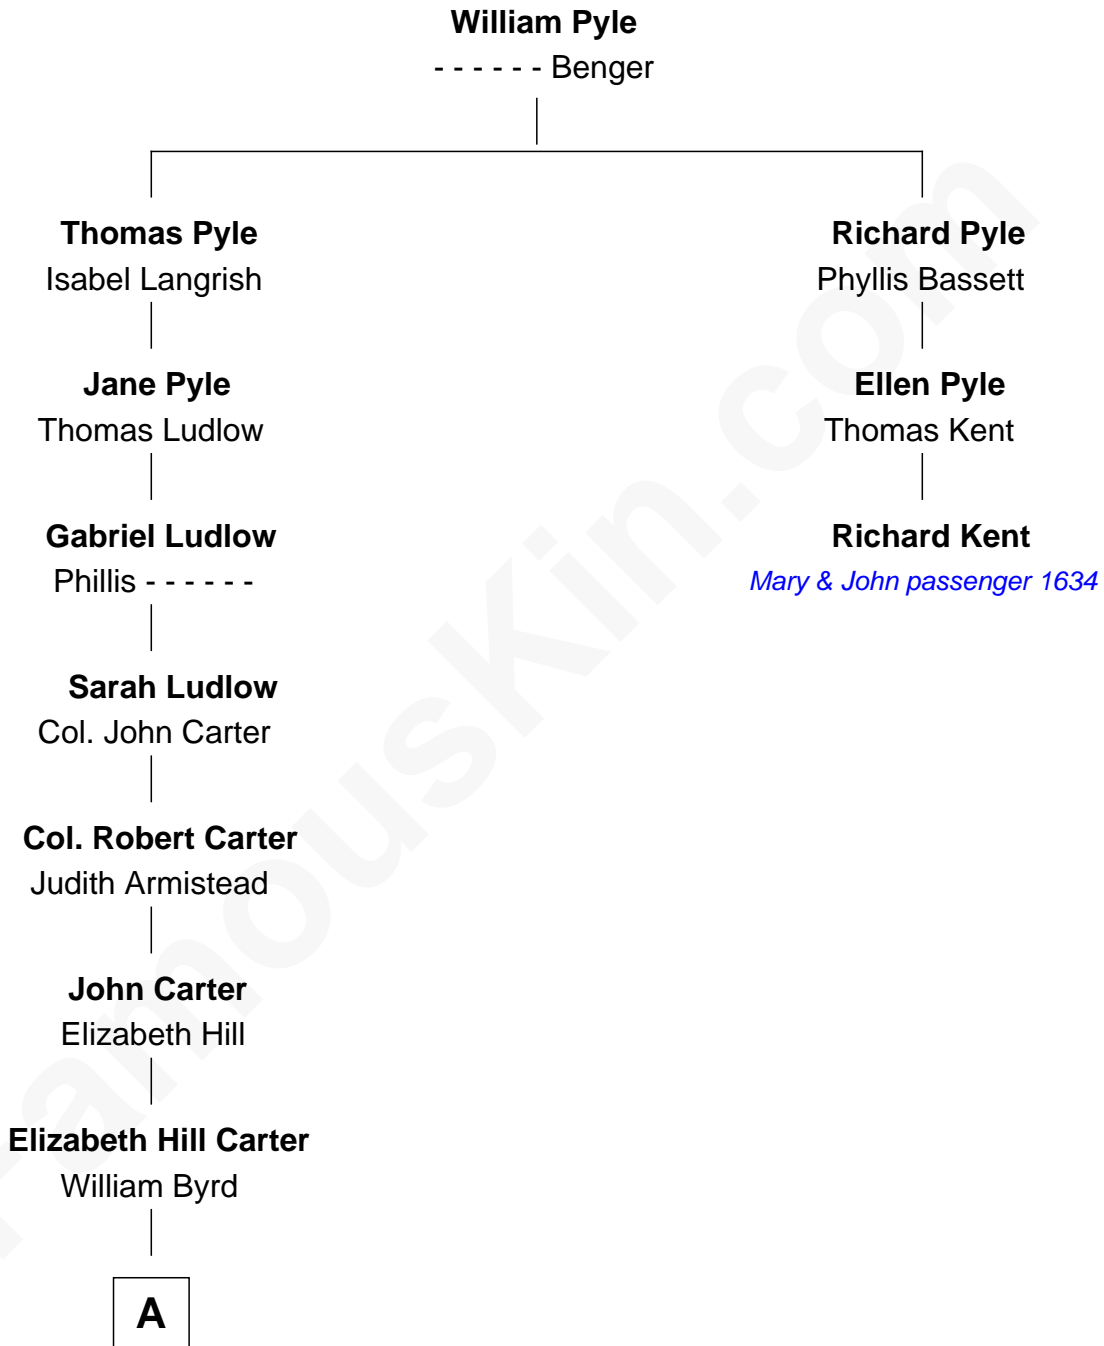

FamousKin.com

Relationship Chart of

Admiral Richard Byrd

Polar Explorer

2nd cousin 9 times removed of

Richard Kent

(c1586 - 1654) Mary & John passenger 1634

A

—
Thomas Taylor Byrd

Mary Armistead

—
Richard Evelyn Byrd

Anne Harrison

—
Col. William Byrd
Jane Meriwether Rivers

—
Richard Evelyn Byrd

Eleanor Bolling Flood

—
Admiral Richard Byrd

Polar Explorer

FamousKin.com