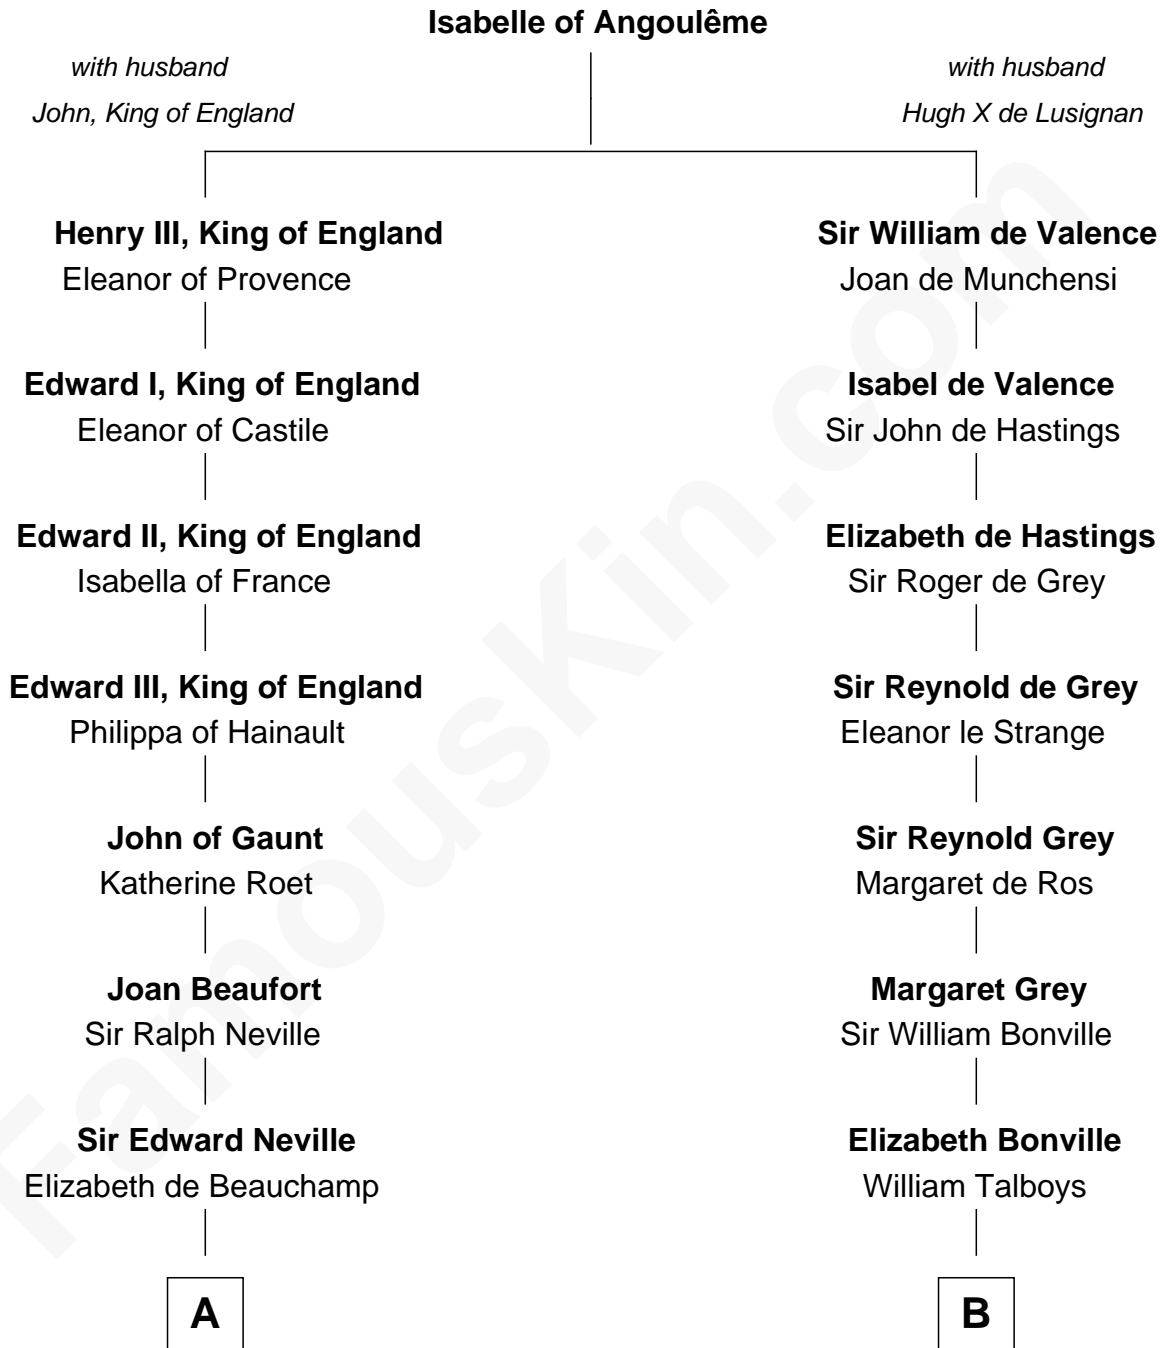

FamousKin.com

Relationship Chart of

Admiral Richard Byrd

Polar Explorer

21st cousin of

Katharine Hepburn

Movie Actress

C

Thomas Taylor Byrd

Mary Armistead

Richard Evelyn Byrd

Anne Harrison

Col. William Byrd

Jane Meriwether Rivers

Richard Evelyn Byrd

Eleanor Bolling Flood