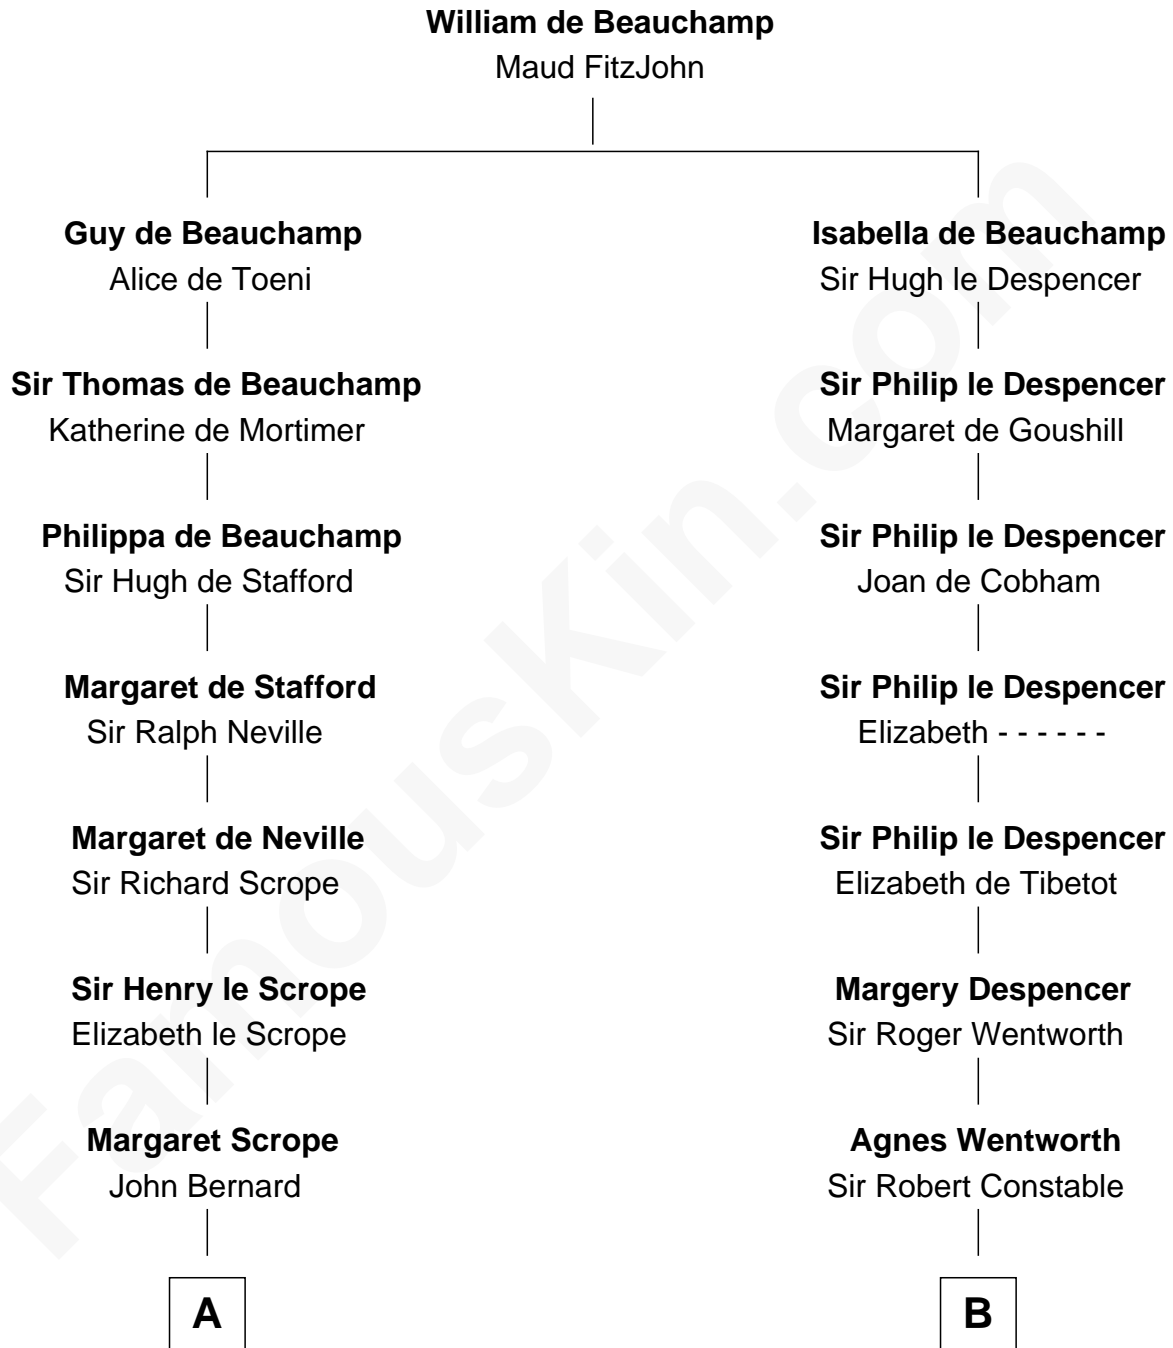

FamousKin.com
Relationship Chart of
Admiral Richard Byrd
Polar Explorer

19th cousin 2 times removed of
Katharine Hepburn
Movie Actress

C

Col. William Byrd
Jane Meriwether Rivers

Richard Evelyn Byrd
Eleanor Bolling Flood

Admiral Richard Byrd
Polar Explorer

D

Erastus Spalding
Jennet Mack

Martha Ann Spalding
Leman Benton Garlinghouse

Caroline Garlinghouse
Alfred Augustus Houghton

Katharine Martha Houghton
Thomas Norval Hepburn