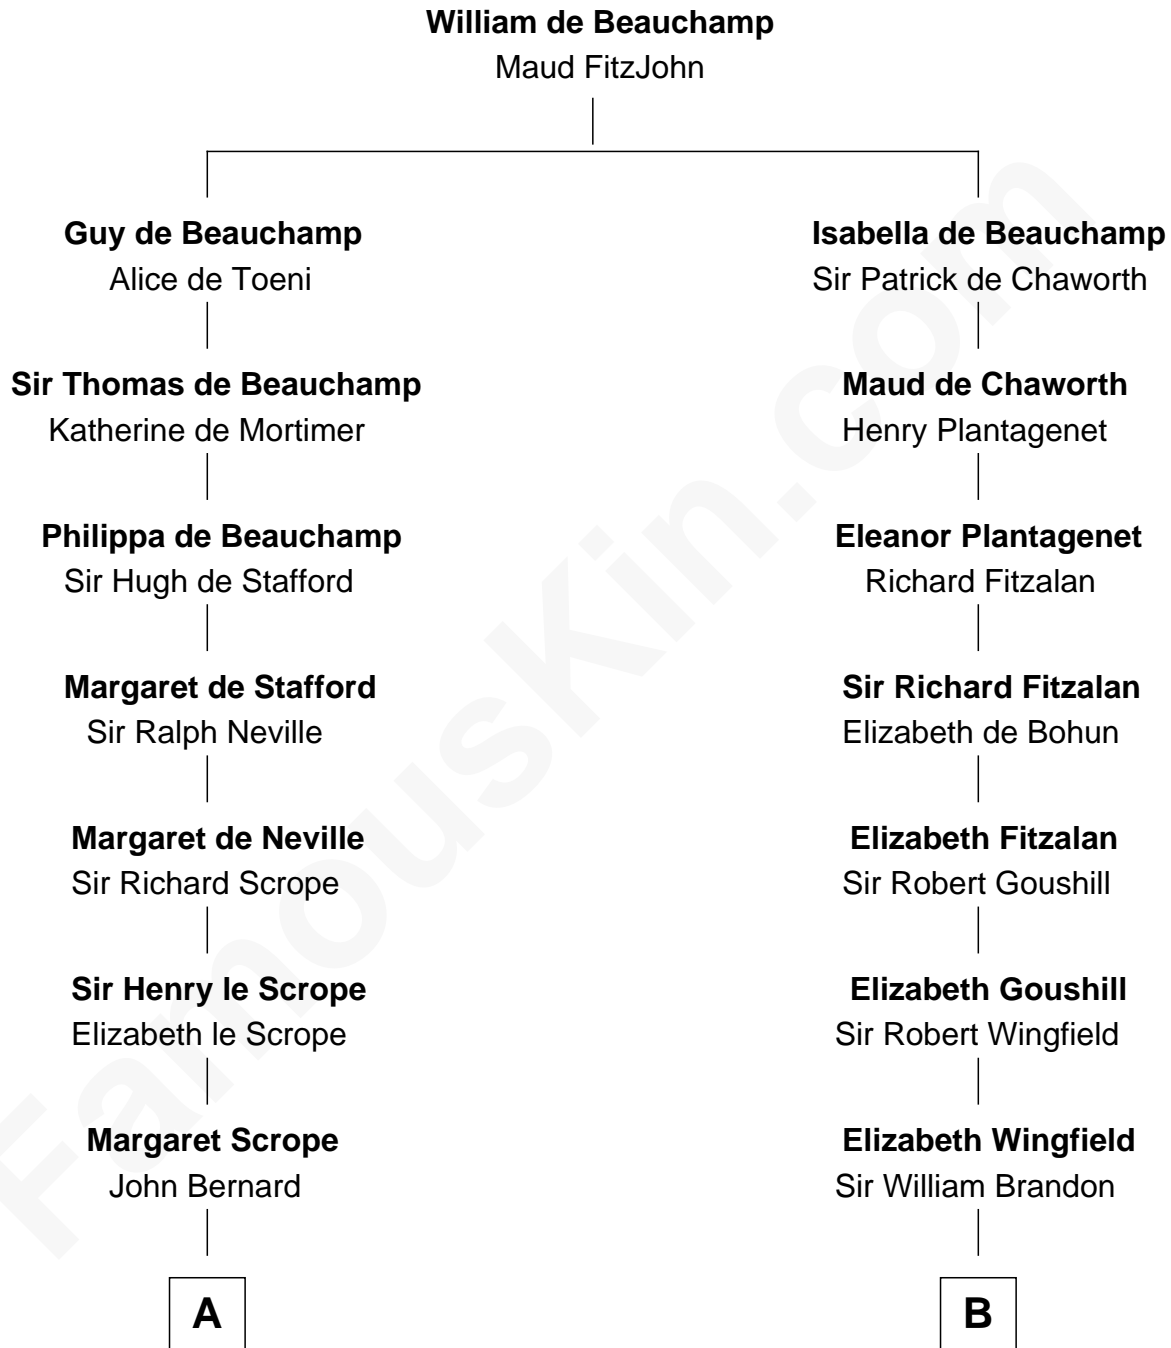

FamousKin.com
Relationship Chart of
Admiral Richard Byrd
Polar Explorer

15th cousin 4 times removed of

Roger Sherman
Signer of the Declaration of Independence

C

—
Col. William Byrd
Jane Meriwether Rivers

—
Richard Evelyn Byrd
Eleanor Bolling Flood

—
Admiral Richard Byrd
Polar Explorer

FamousKin.com