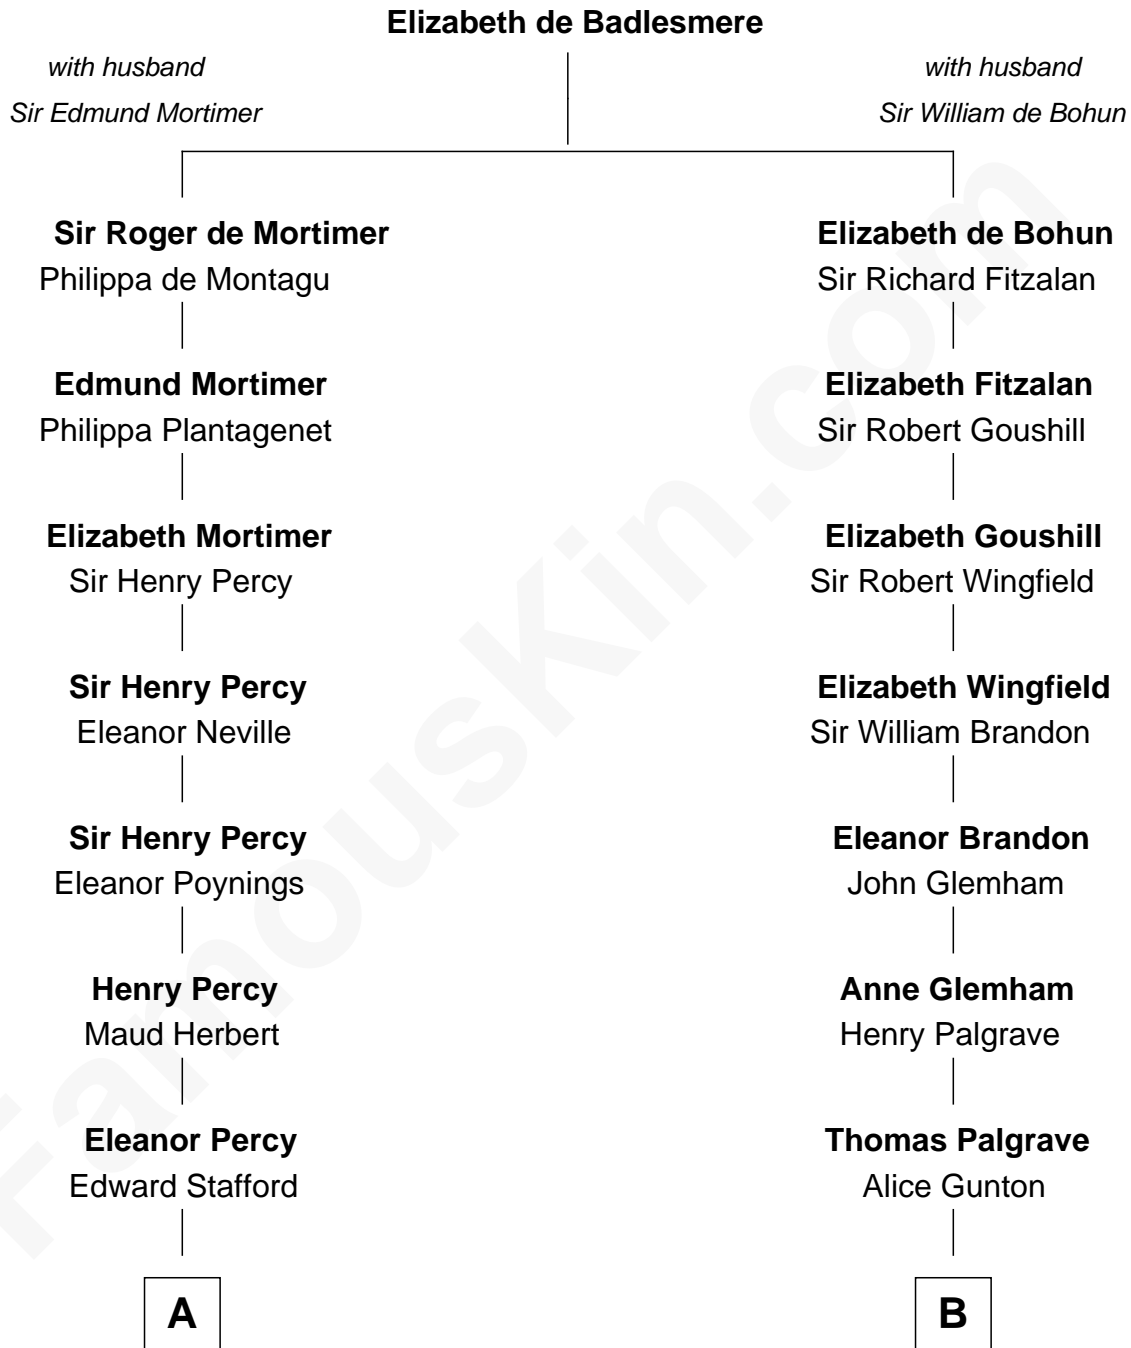

FamousKin.com
Relationship Chart of
Admiral Richard Byrd
Polar Explorer

12th cousin 8 times removed of

Roger Sherman
Signer of the Declaration of Independence

C

Richard Evelyn Byrd

Anne Harrison

Col. William Byrd

Jane Meriwether Rivers

Richard Evelyn Byrd

Eleanor Bolling Flood

Admiral Richard Byrd

Polar Explorer

FamousKin.com