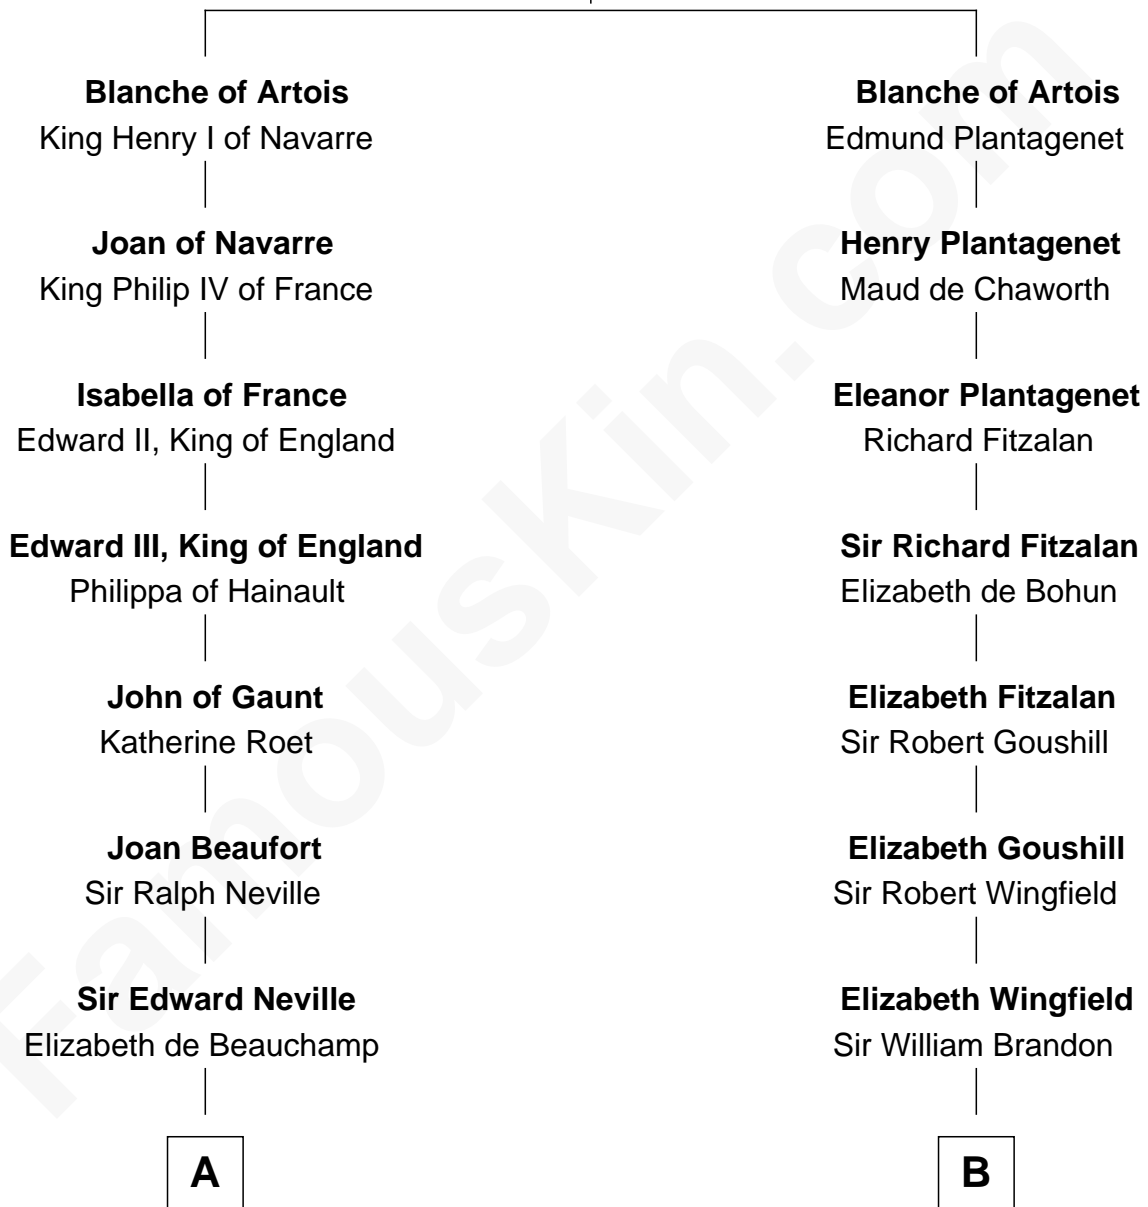

FamousKin.com

Relationship Chart of

Admiral Richard Byrd

Polar Explorer

15th cousin 6 times removed of

Roger Sherman

Signer of the Declaration of Independence

Robert I, Count of Artois

Matilda of Brabant

C

—
Thomas Taylor Byrd

Mary Armistead

—
Richard Evelyn Byrd

Anne Harrison

—
Col. William Byrd

Jane Meriwether Rivers

—
Richard Evelyn Byrd

Eleanor Bolling Flood

—
Admiral Richard Byrd

Polar Explorer