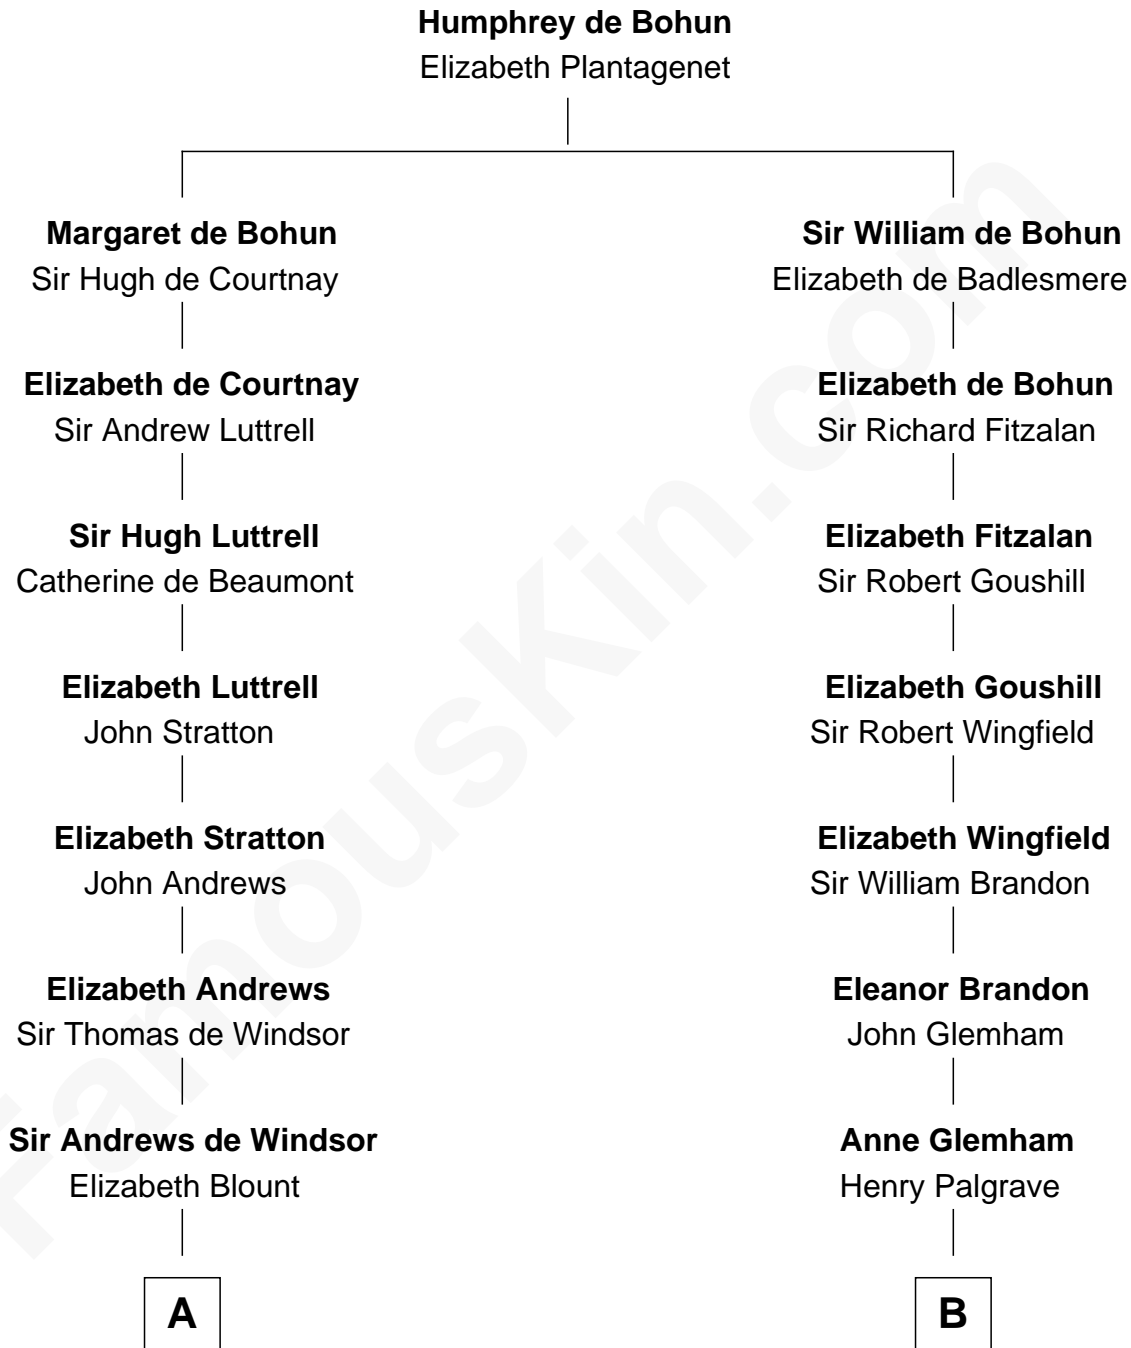

FamousKin.com
Relationship Chart of
Admiral Richard Byrd
Polar Explorer

13th cousin 5 times removed of

Roger Sherman
Signer of the Declaration of Independence

C

Richard Evelyn Byrd

Eleanor Bolling Flood

Admiral Richard Byrd

Polar Explorer

FamousKin.com