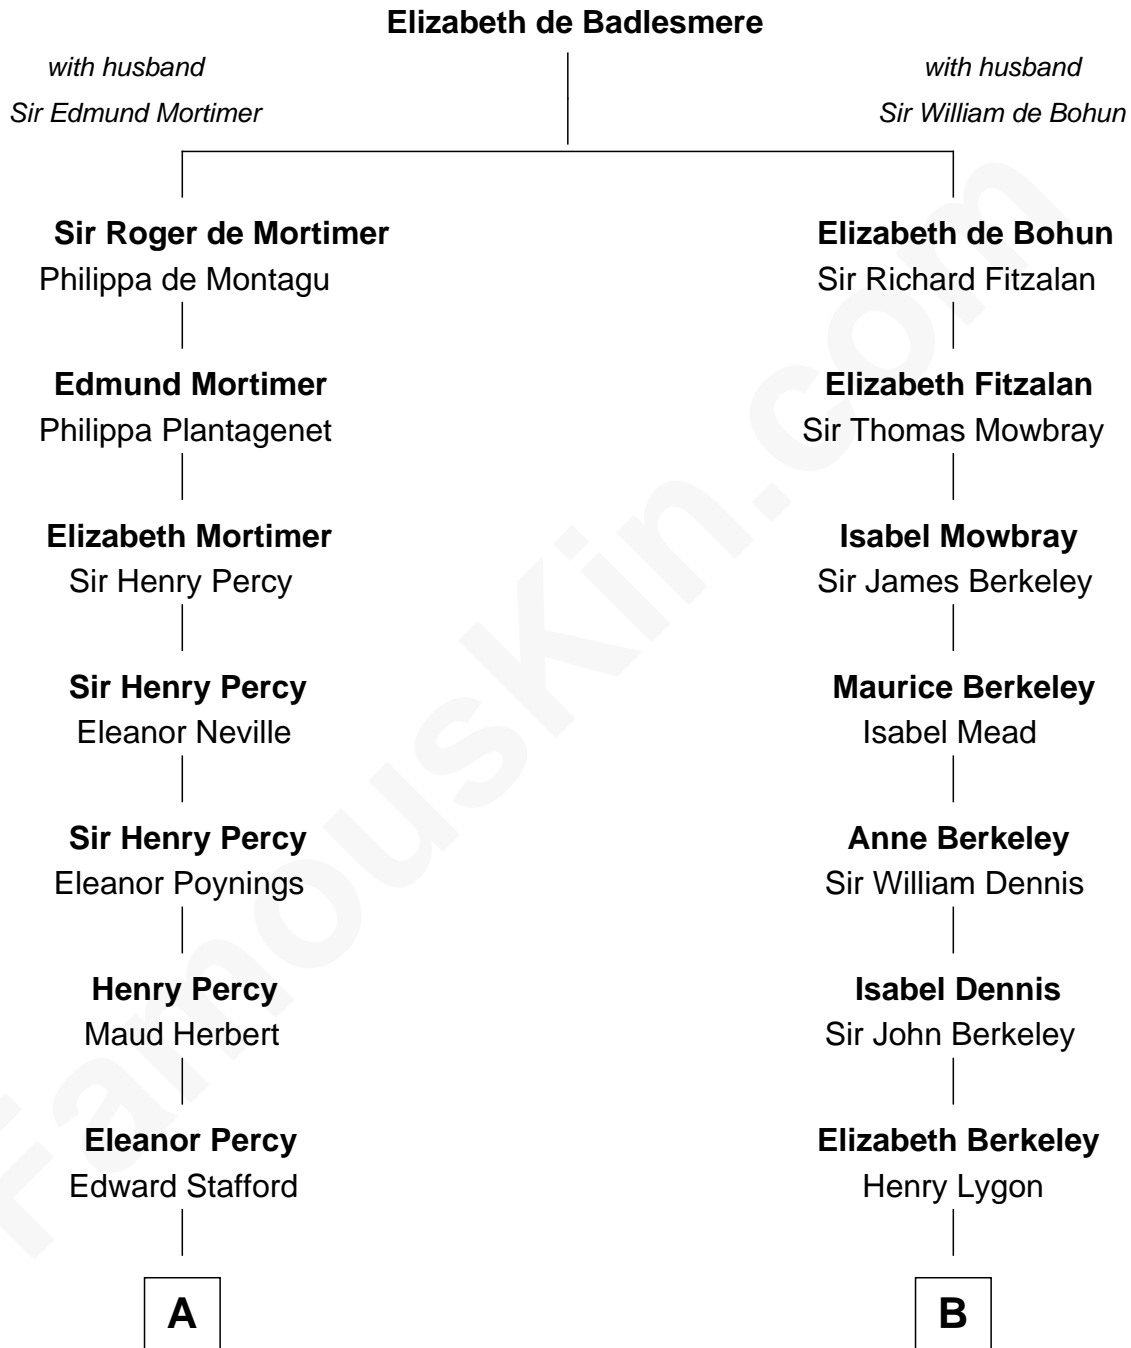

FamousKin.com
Relationship Chart of
Admiral Richard Byrd
Polar Explorer

17th cousin 3 times removed of
General Douglas MacArthur
U.S. Army - World War II

C

Richard Evelyn Byrd

Anne Harrison

Col. William Byrd

Jane Meriwether Rivers

Richard Evelyn Byrd

Eleanor Bolling Flood

Admiral Richard Byrd

Polar Explorer

FamousKin.com