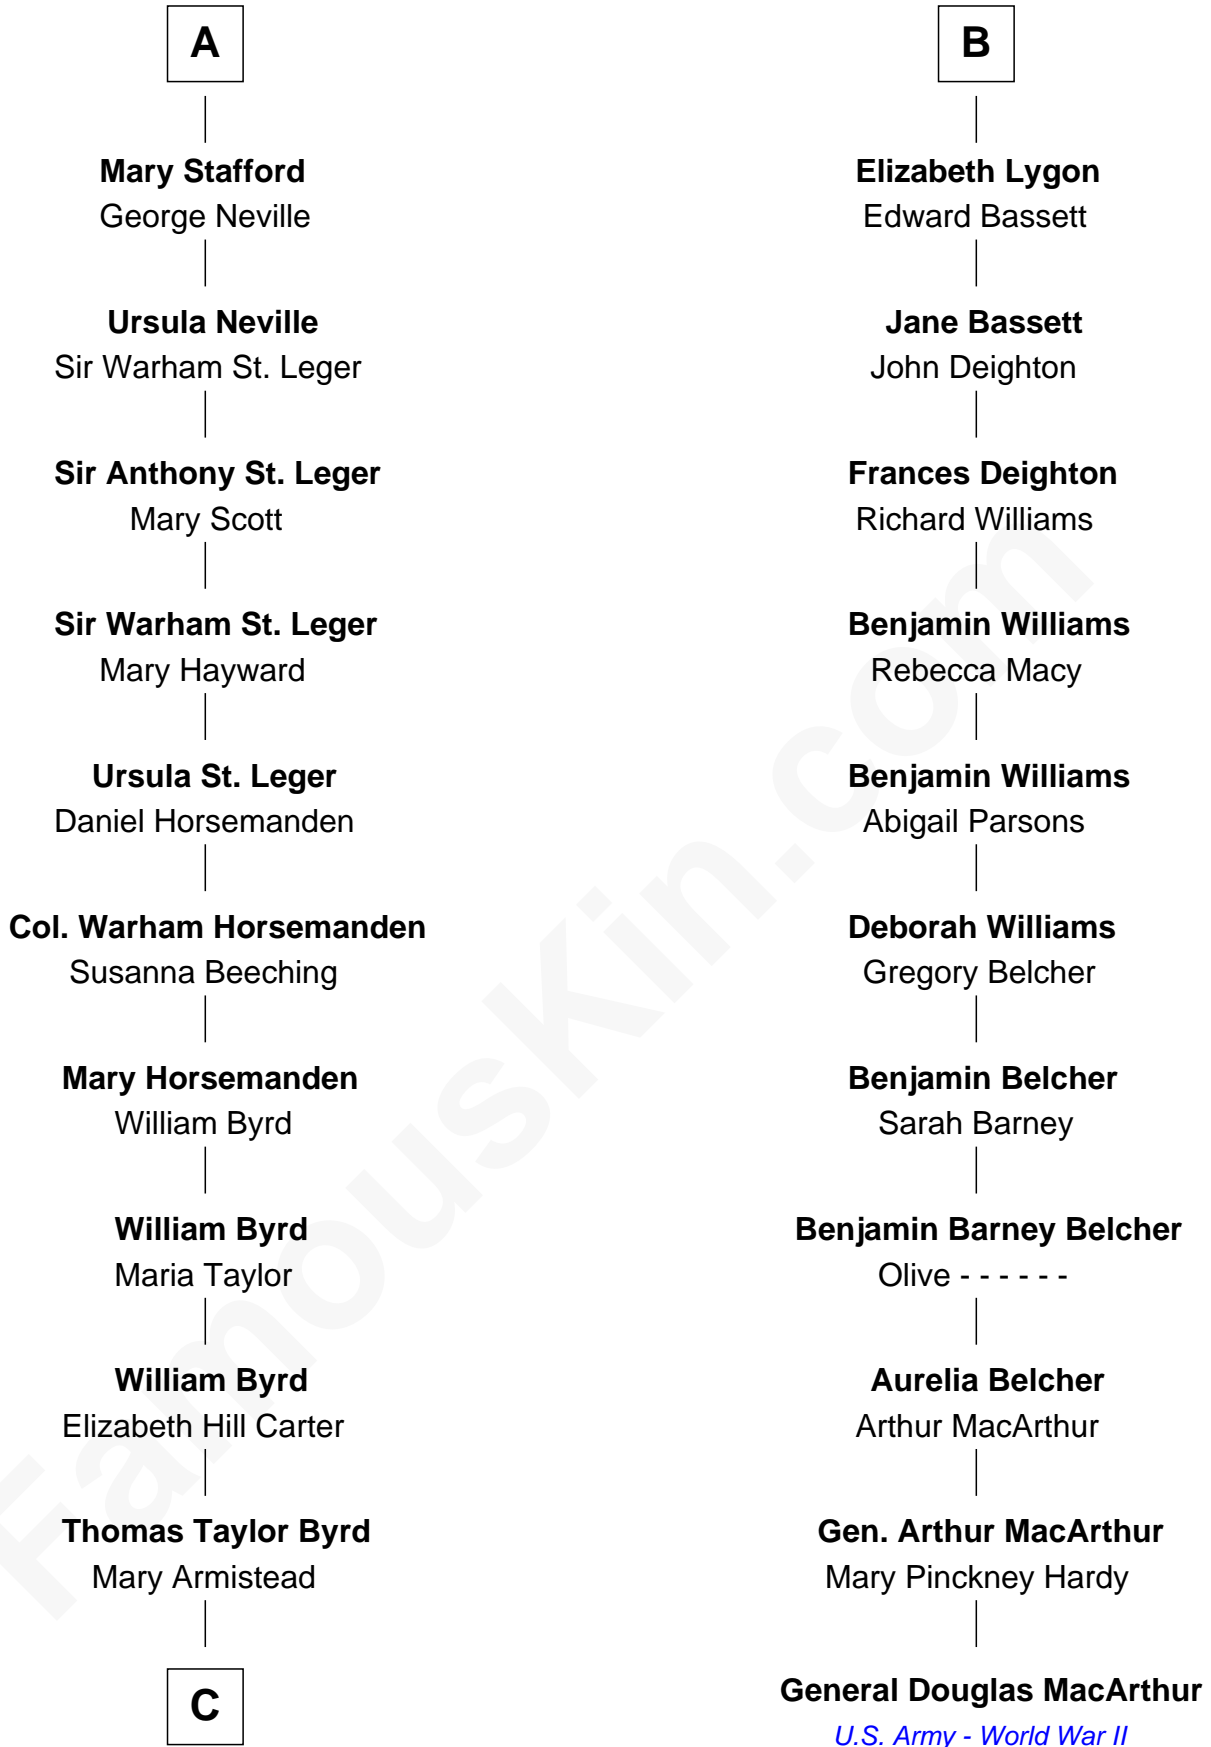

FamousKin.com
Relationship Chart of
Admiral Richard Byrd
Polar Explorer

17th cousin 3 times removed of
General Douglas MacArthur
U.S. Army - World War II

C

Richard Evelyn Byrd

Anne Harrison

Col. William Byrd

Jane Meriwether Rivers

Richard Evelyn Byrd

Eleanor Bolling Flood

Admiral Richard Byrd

Polar Explorer

FamousKin.com