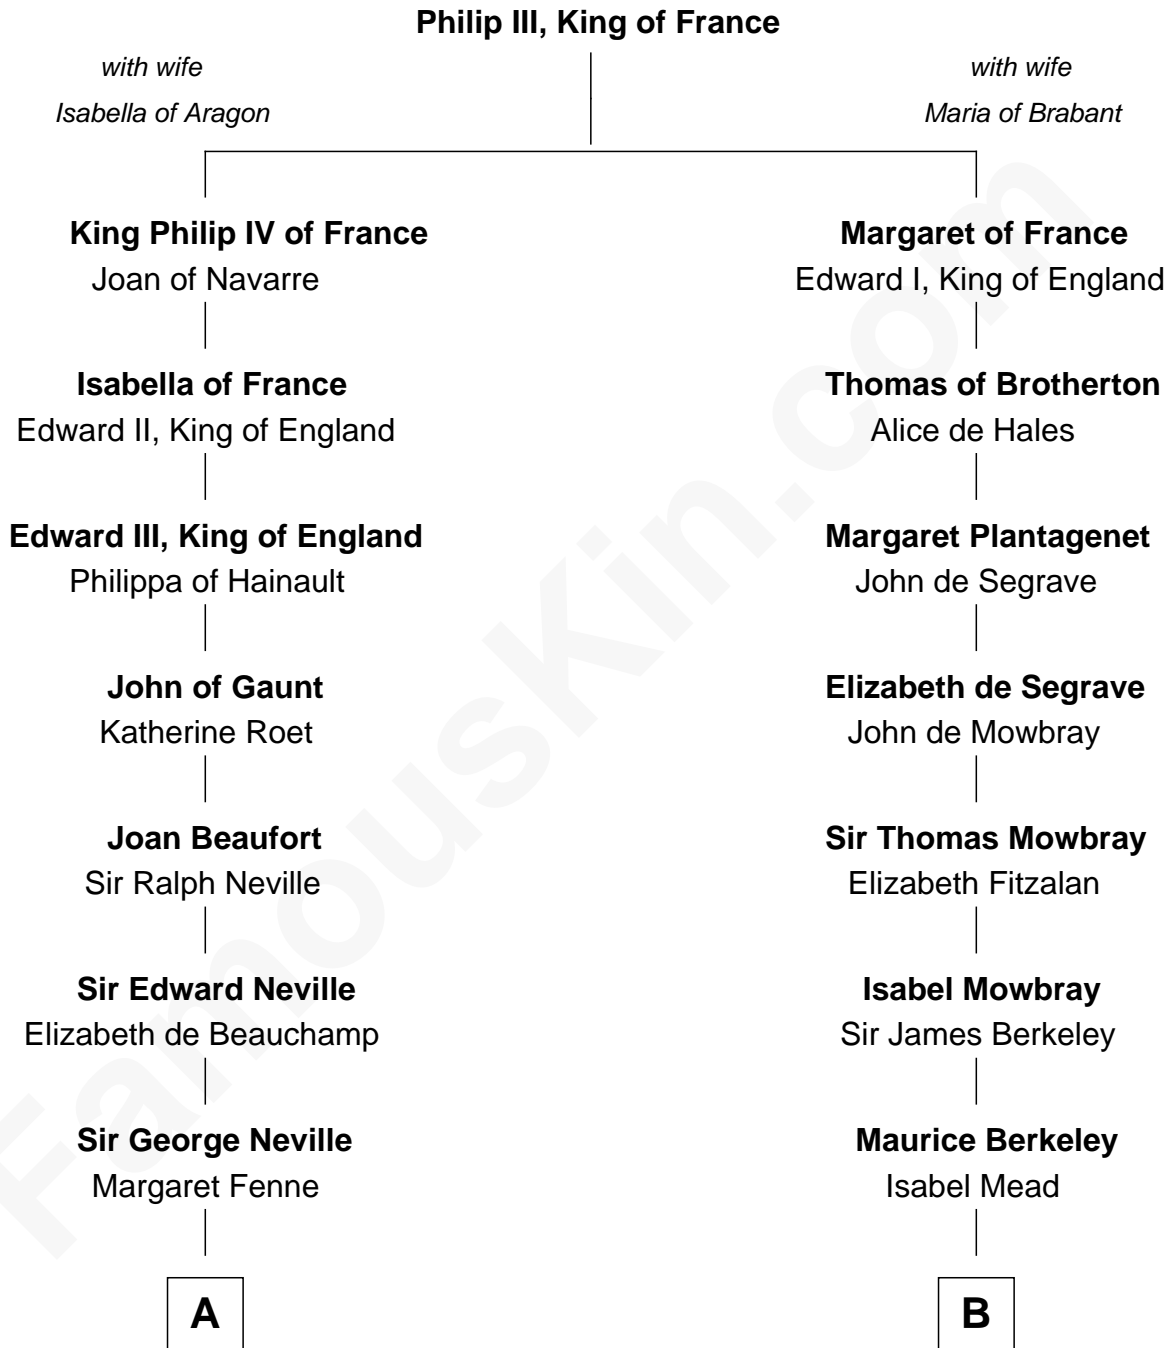

FamousKin.com
Relationship Chart of
Admiral Richard Byrd

Polar Explorer

20th cousin of

General Douglas MacArthur

U.S. Army - World War II

C

Richard Evelyn Byrd

Anne Harrison

Col. William Byrd
Jane Meriwether Rivers

Richard Evelyn Byrd
Eleanor Bolling Flood

Admiral Richard Byrd
Polar Explorer

D

Benjamin Barney Belcher

Olive - - - - -

Aurelia Belcher
Arthur MacArthur

Gen. Arthur MacArthur
Mary Pinckney Hardy