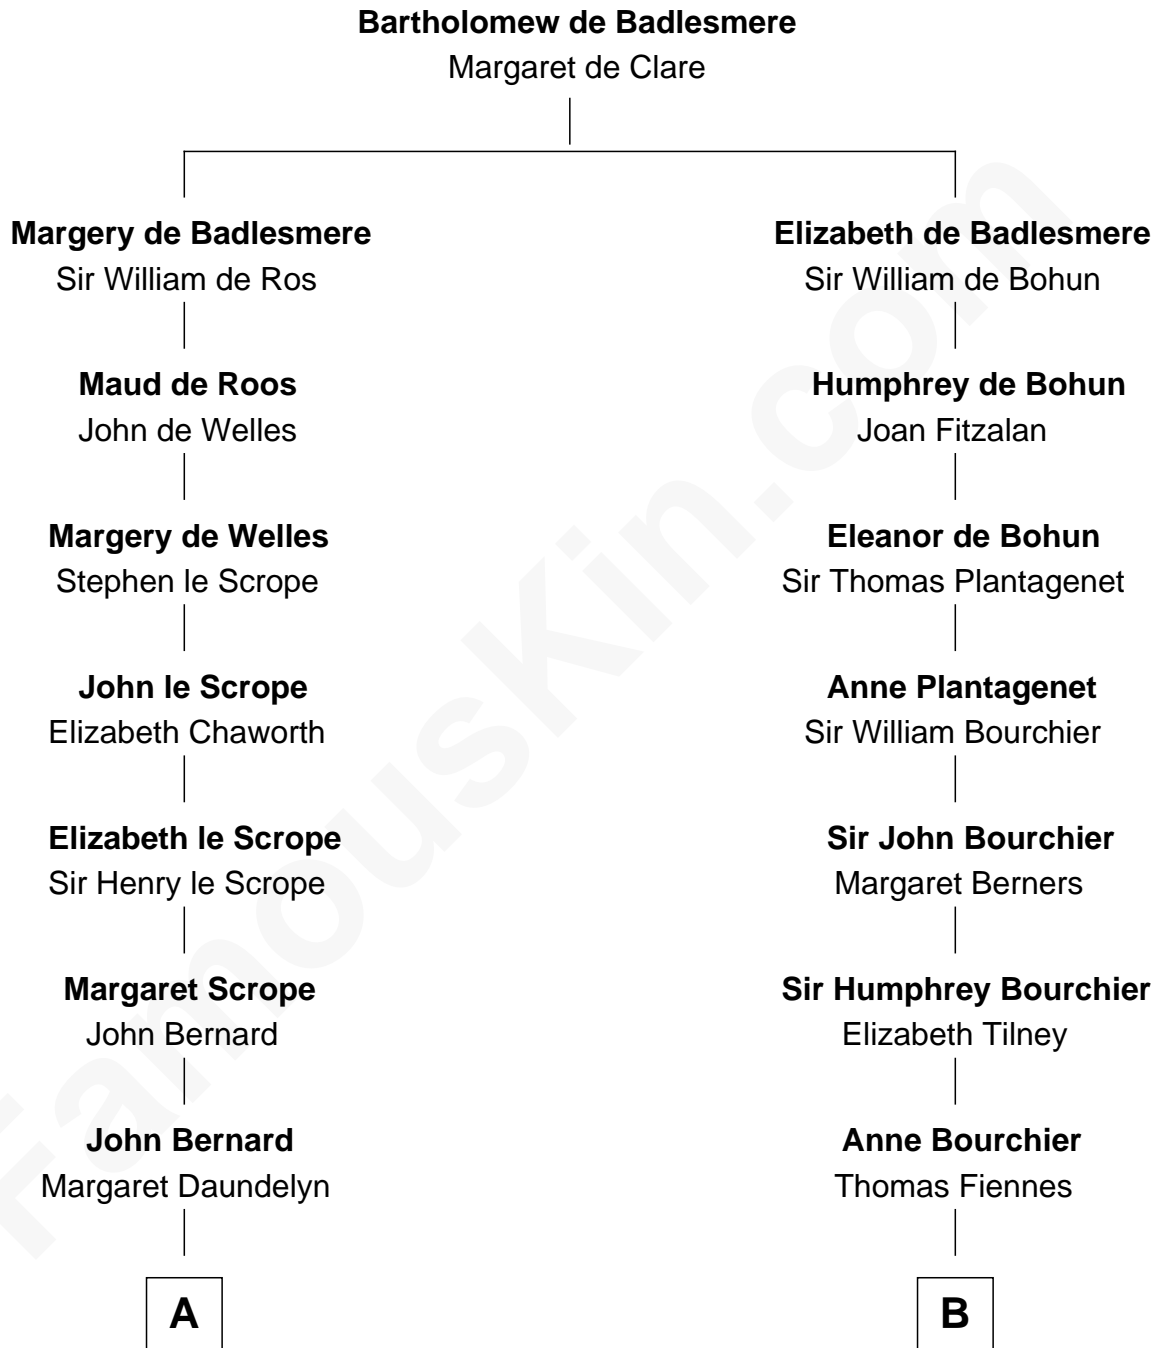

FamousKin.com
Relationship Chart of
Admiral Richard Byrd
Polar Explorer

18th cousin 2 times removed of
Frank Lloyd Wright
American Architect

C

Richard Evelyn Byrd
Eleanor Bolling Flood

Admiral Richard Byrd
Polar Explorer

D

Martha Hubbard
David Wright

Rev. David Wright
Abigail Goddard

William Carey Wright
Anna Lloyd Jones

Frank Lloyd Wright
American Architect

FamousKin.com