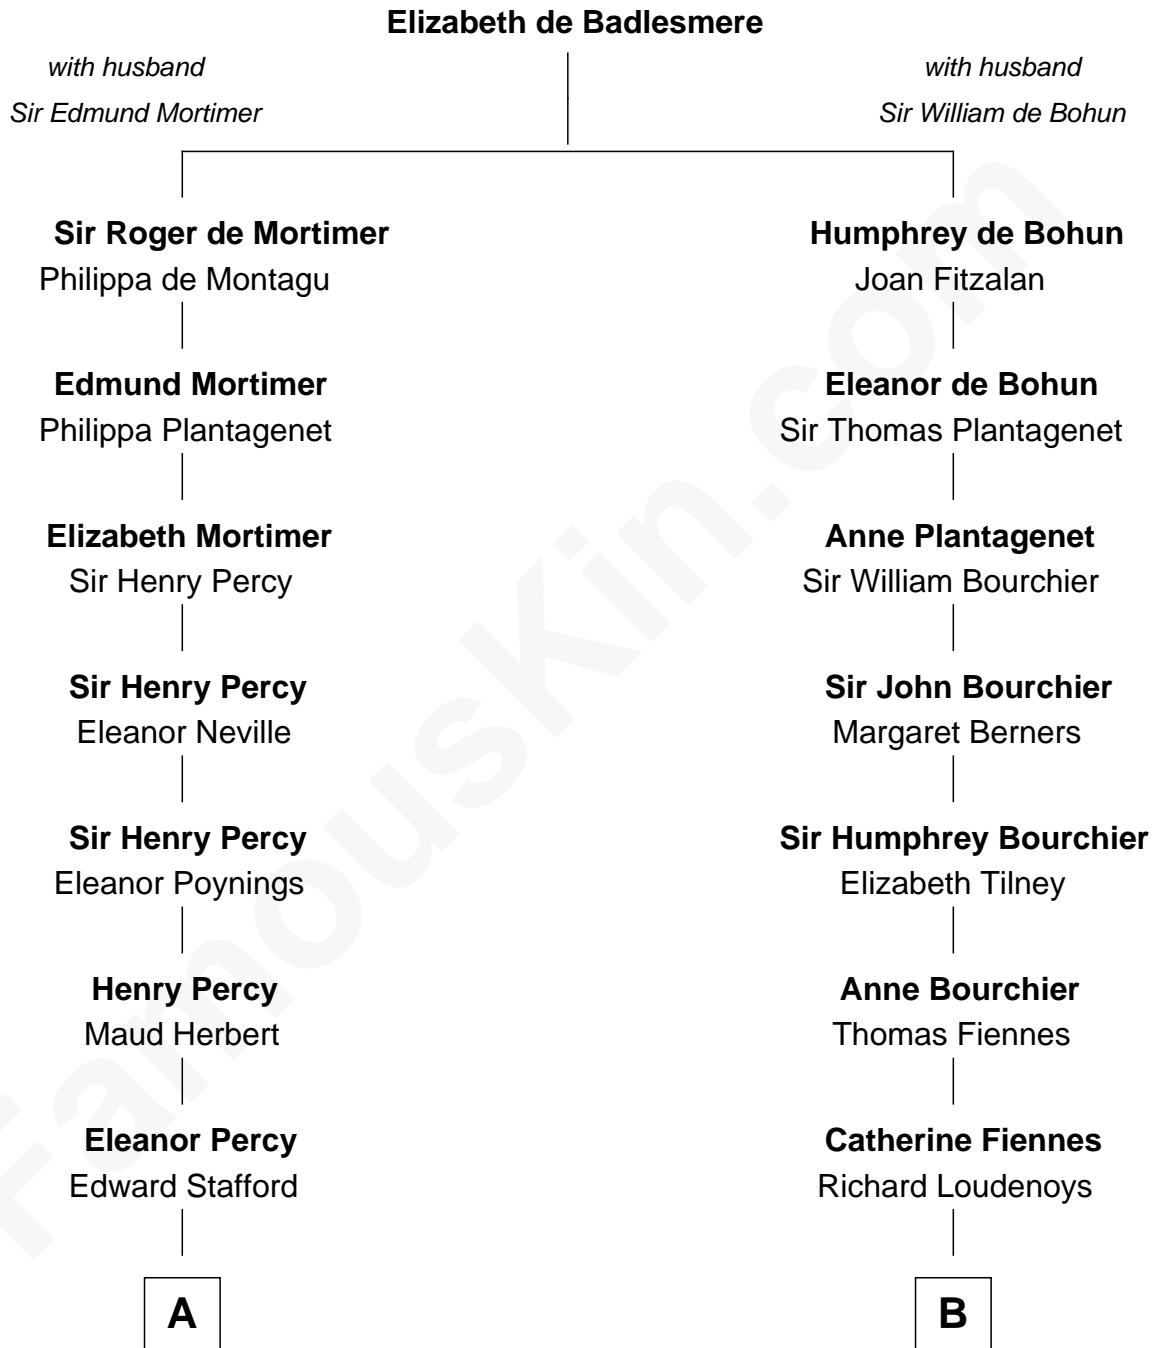

FamousKin.com
Relationship Chart of
Admiral Richard Byrd
Polar Explorer

19th cousin 1 time removed of
Frank Lloyd Wright
American Architect

C

Richard Evelyn Byrd
Anne Harrison

Col. William Byrd
Jane Meriwether Rivers

Richard Evelyn Byrd
Eleanor Bolling Flood

Admiral Richard Byrd
Polar Explorer

D

Rev. David Wright
Abigail Goddard

William Carey Wright
Anna Lloyd Jones

Frank Lloyd Wright
American Architect

FamousKin.com