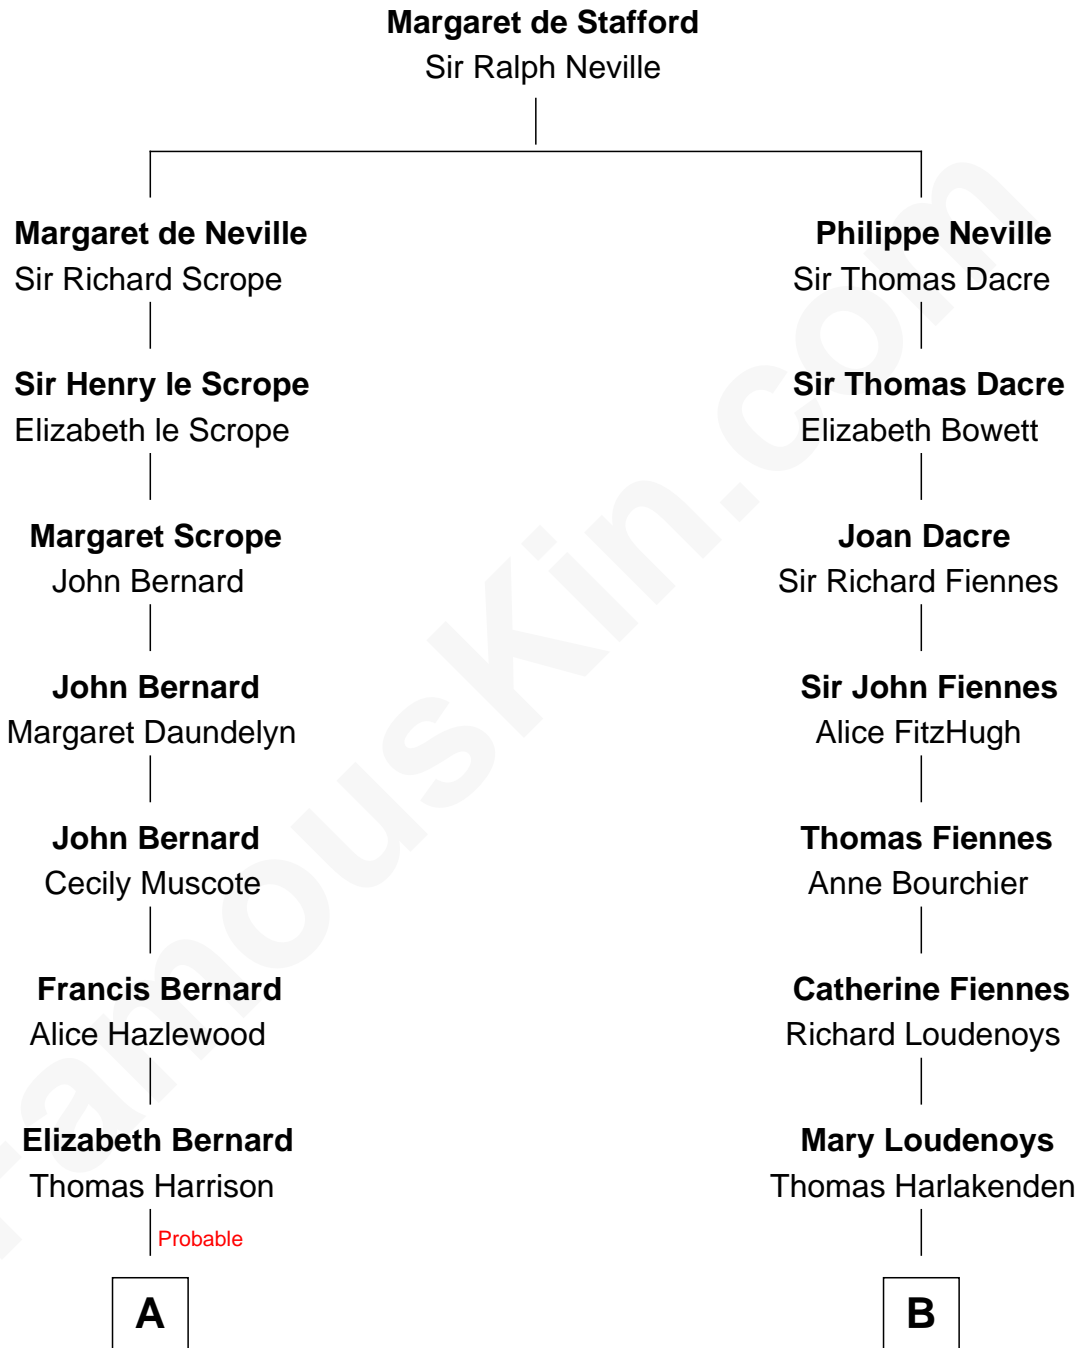

FamousKin.com
Relationship Chart of
Admiral Richard Byrd
Polar Explorer

15th cousin 3 times removed of
Frank Lloyd Wright
American Architect

C

William Carey Wright

Anna Lloyd Jones

Frank Lloyd Wright

American Architect

FamousKin.com